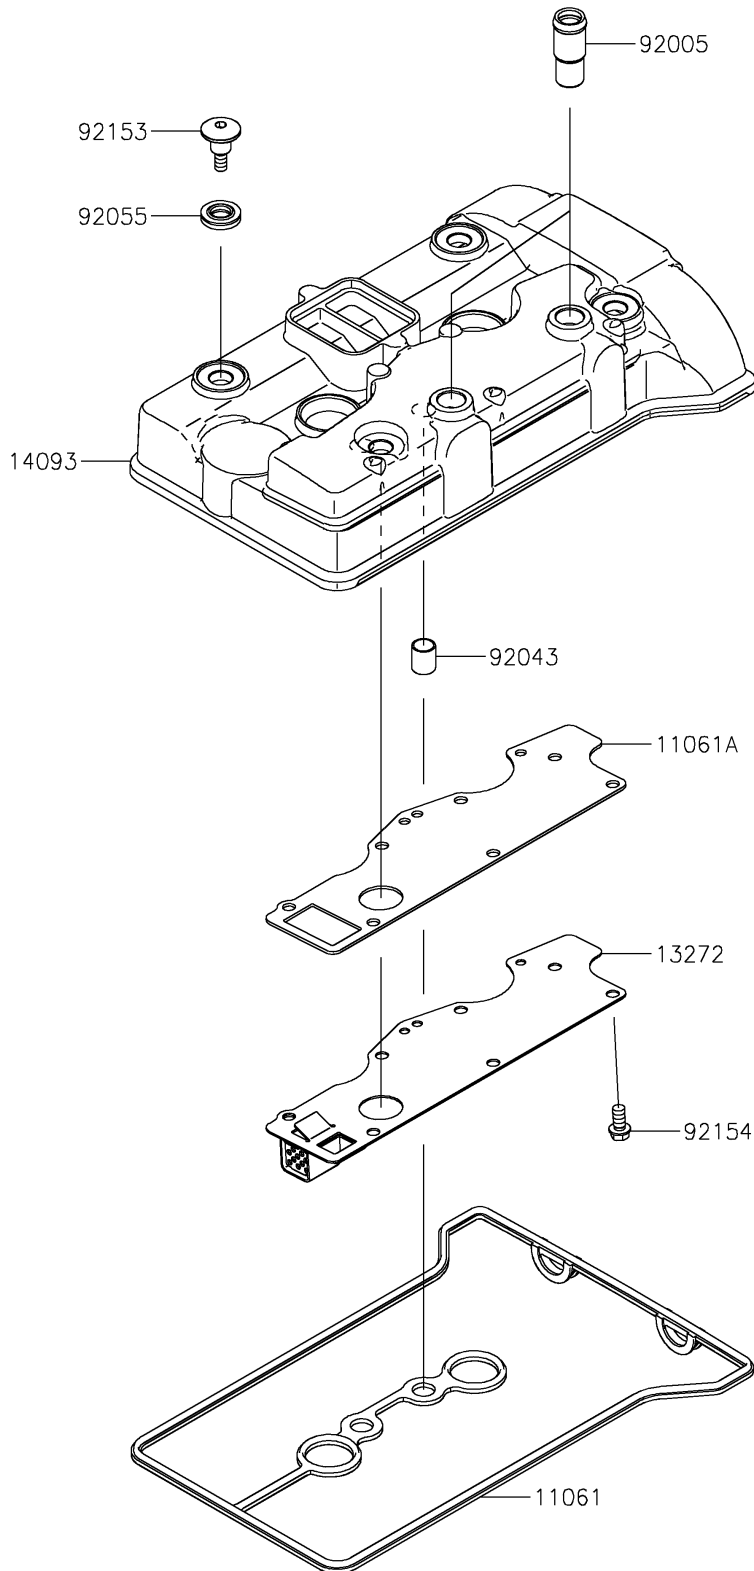

2026 Teryx KRX4 1000 Blackout Edition

PARTS DIAGRAM Cylinder Head Cover

E1112

2026 Teryx KRX4 1000 Blackout Edition

PARTS LIST

Cylinder Head Cover

ITEM NAME	PART NUMBER	QUANTITY
-----------	-------------	----------
