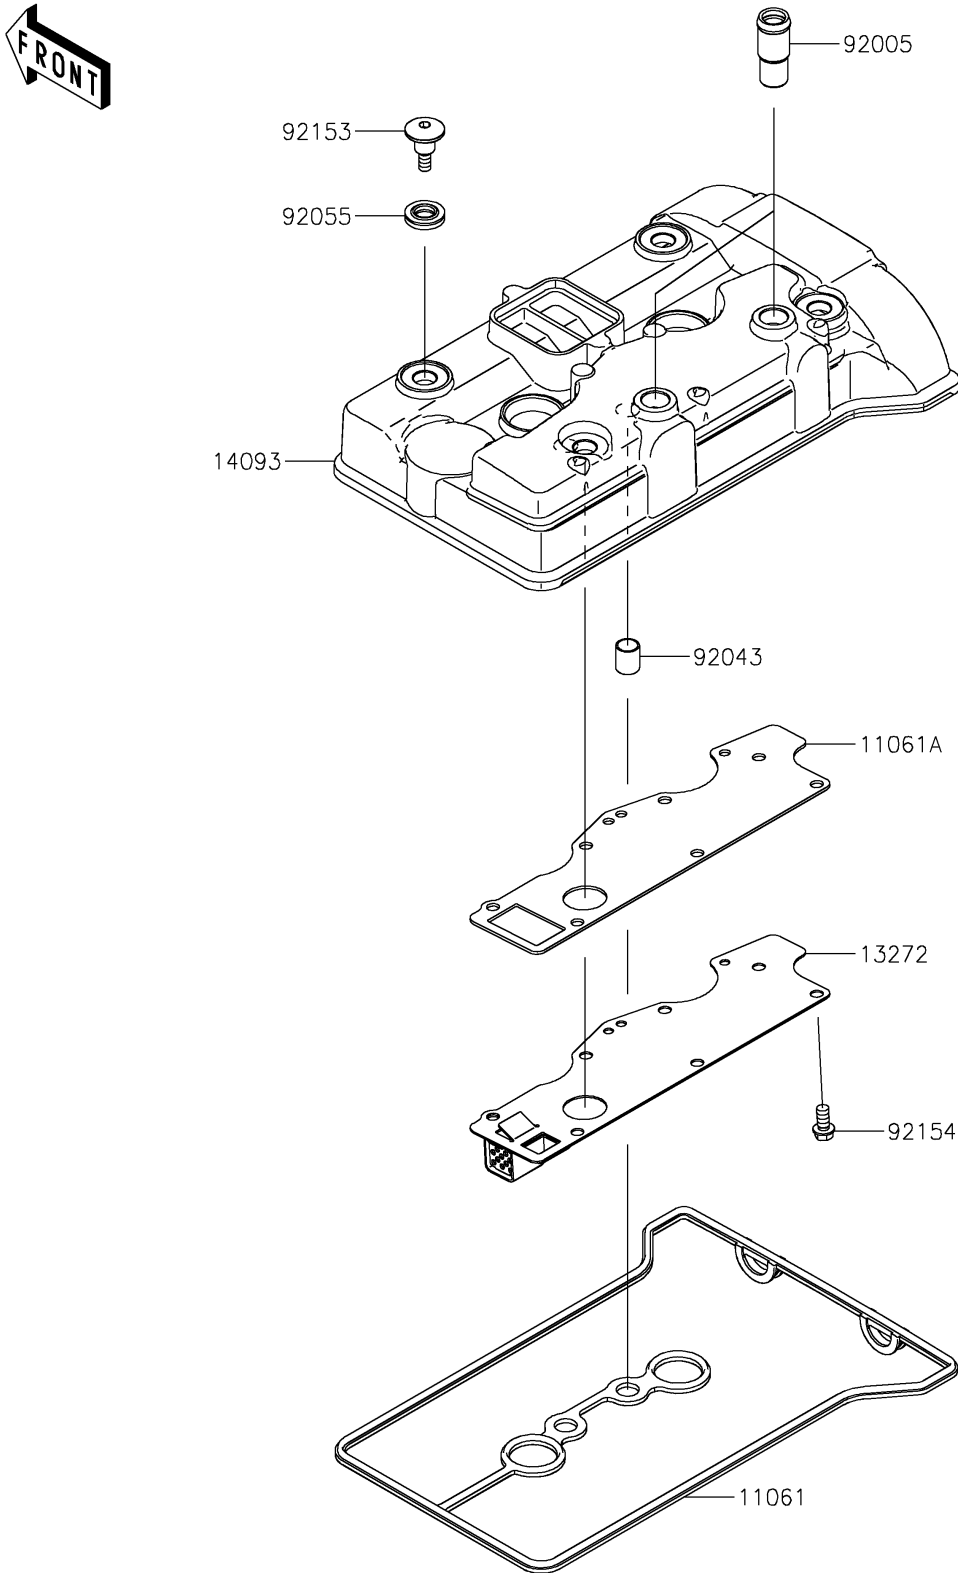

2026 TERYX® KRX4™ 1000 BLACKOUT EDITION

PARTS DIAGRAM Cylinder Head Cover

E1112

2026 TERYX® KRX4™ 1000 BLACKOUT EDITION

PARTS LIST

Cylinder Head Cover

ITEM NAME	PART NUMBER	QUANTITY
-----------	-------------	----------
