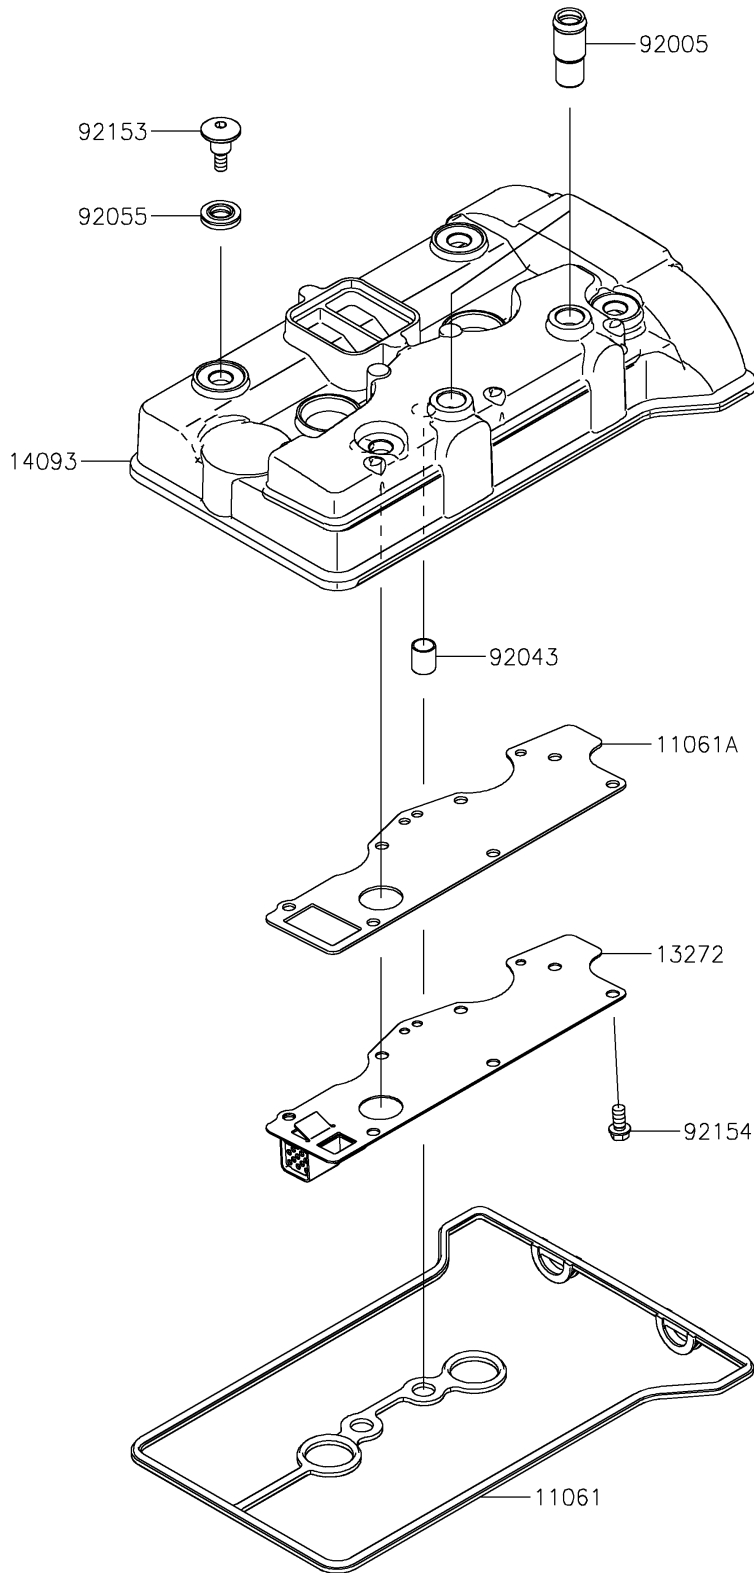

# 2026 Teryx KRX4 1000 Blackout Edition

## PARTS DIAGRAM Cylinder Head Cover

E1112

## PARTS LIST

### Cylinder Head Cover

ITEM NAME	PART NUMBER	QUANTITY
GASKET,HEAD COVER (Ref # 11061)	11061-1313	1
GASKET,BREATHER PLATE (Ref # 11061A)	11061-1314	1
PLATE,BREATHER (Ref # 13272)	13272-2685	1
COVER,HEAD (Ref # 14093)	14093-0848	1
FITTING,BREATHER (Ref # 92005)	92005-0968	2
PIN,10.1X12X14 (Ref # 92043)	92043-4009	2
RING-O (Ref # 92055)	92055-0785	4
BOLT,SOCKET,6X22.5 (Ref # 92153)	92153-1779	4
BOLT,FLANGED-SMALL,6X12 (Ref # 92154)	92154-1888	7