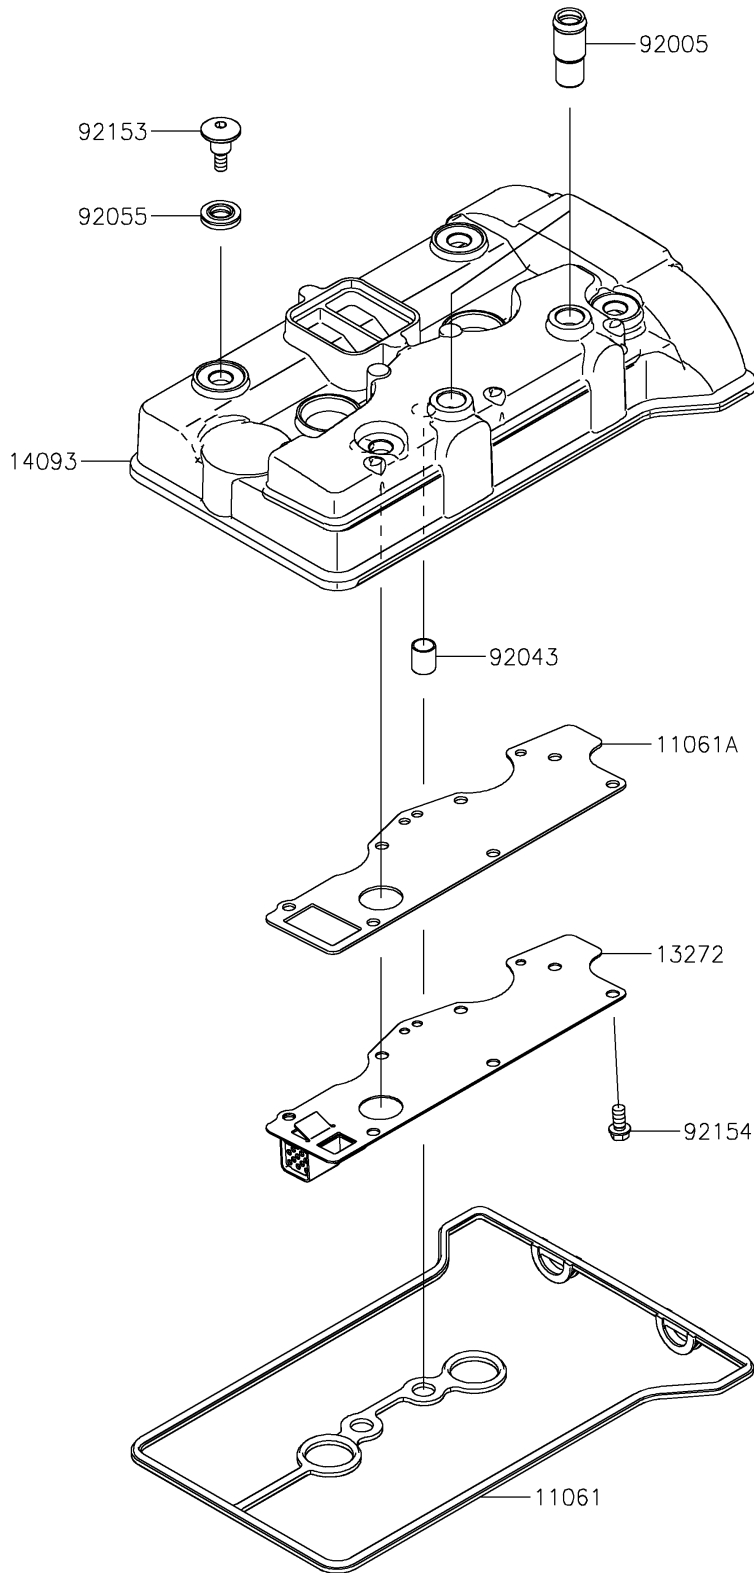

# 2026 TERYX® KRX4™ 1000 BLACKOUT EDITION

## PARTS DIAGRAM Cylinder Head Cover

E1112

## PARTS LIST

### Cylinder Head Cover

ITEM NAME	PART NUMBER	QUANTITY
GASKET,HEAD COVER (Ref # 11061)	11061-1313	1
GASKET,BREATHER PLATE (Ref # 11061A)	11061-1314	1
PLATE,BREATHER (Ref # 13272)	13272-2685	1
COVER,HEAD (Ref # 14093)	14093-0848	1
FITTING,BREATHER (Ref # 92005)	92005-0968	2
PIN,10.1X12X14 (Ref # 92043)	92043-4009	2
RING-O (Ref # 92055)	92055-0785	4
BOLT,SOCKET,6X22.5 (Ref # 92153)	92153-1779	4
BOLT,FLANGED-SMALL,6X12 (Ref # 92154)	92154-1888	7