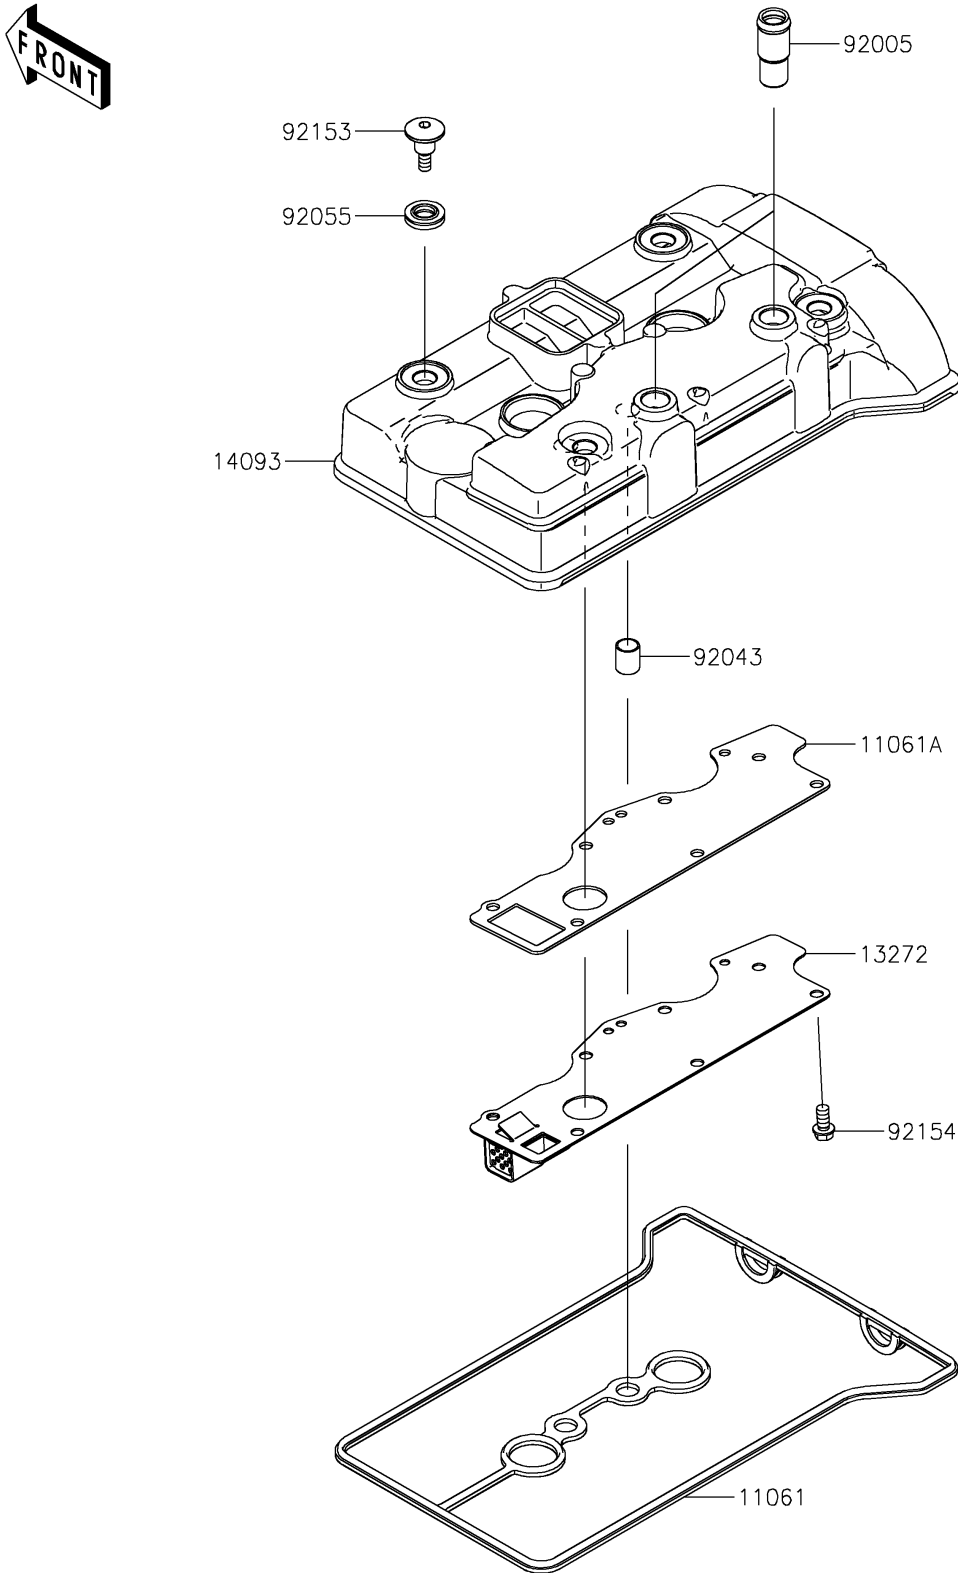

2025 TERYX® KRX4™ 1000 BLACKOUT EDITION

PARTS DIAGRAM Cylinder Head Cover

E1112

2025 TERYX® KRX4™ 1000 BLACKOUT EDITION

Kawasaki
Let the Good Times Roll®

PARTS LIST

Cylinder Head Cover

| ITEM NAME | PART NUMBER | QUANTITY |
|---------------------------------------|-------------|----------|
| GASKET,HEAD COVER (Ref # 11061) | 11061-1313 | 1 |
| GASKET,BREATHER PLATE (Ref # 11061A) | 11061-1314 | 1 |
| PLATE,BREATHER (Ref # 13272) | 13272-2685 | 1 |
| COVER,HEAD (Ref # 14093) | 14093-0848 | 1 |
| FITTING,BREATHER (Ref # 92005) | 92005-0968 | 2 |
| PIN,10.1X12X14 (Ref # 92043) | 92043-4009 | 2 |
| RING-O (Ref # 92055) | 92055-0785 | 4 |
| BOLT,SOCKET,6X22.5 (Ref # 92153) | 92153-1779 | 4 |
| BOLT,FLANGED-SMALL,6X12 (Ref # 92154) | 92154-1888 | 7 |