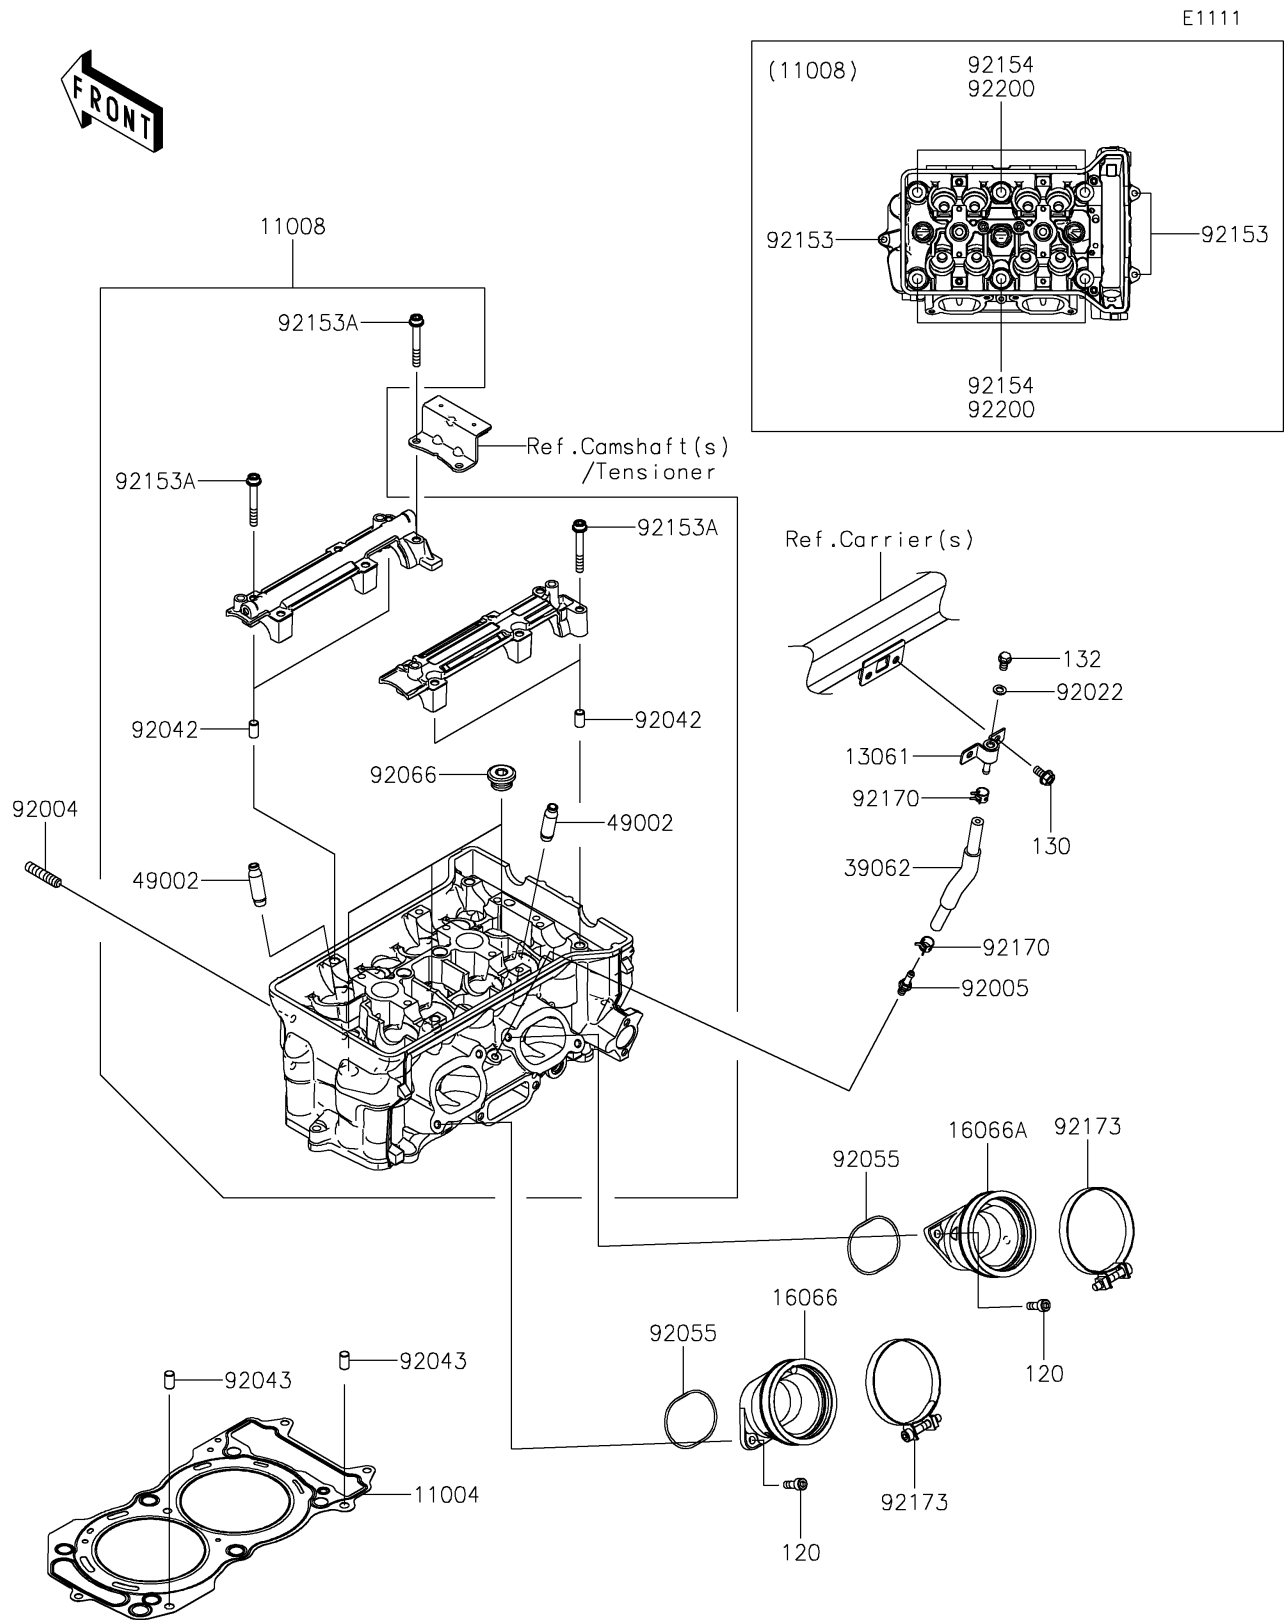

# 2026 TERYX® KRX4™ 1000 BLACKOUT EDITION

## PARTS DIAGRAM Cylinder Head

## PARTS LIST Cylinder Head

ITEM NAME	PART NUMBER	QUANTITY
-----------	-------------	----------

---