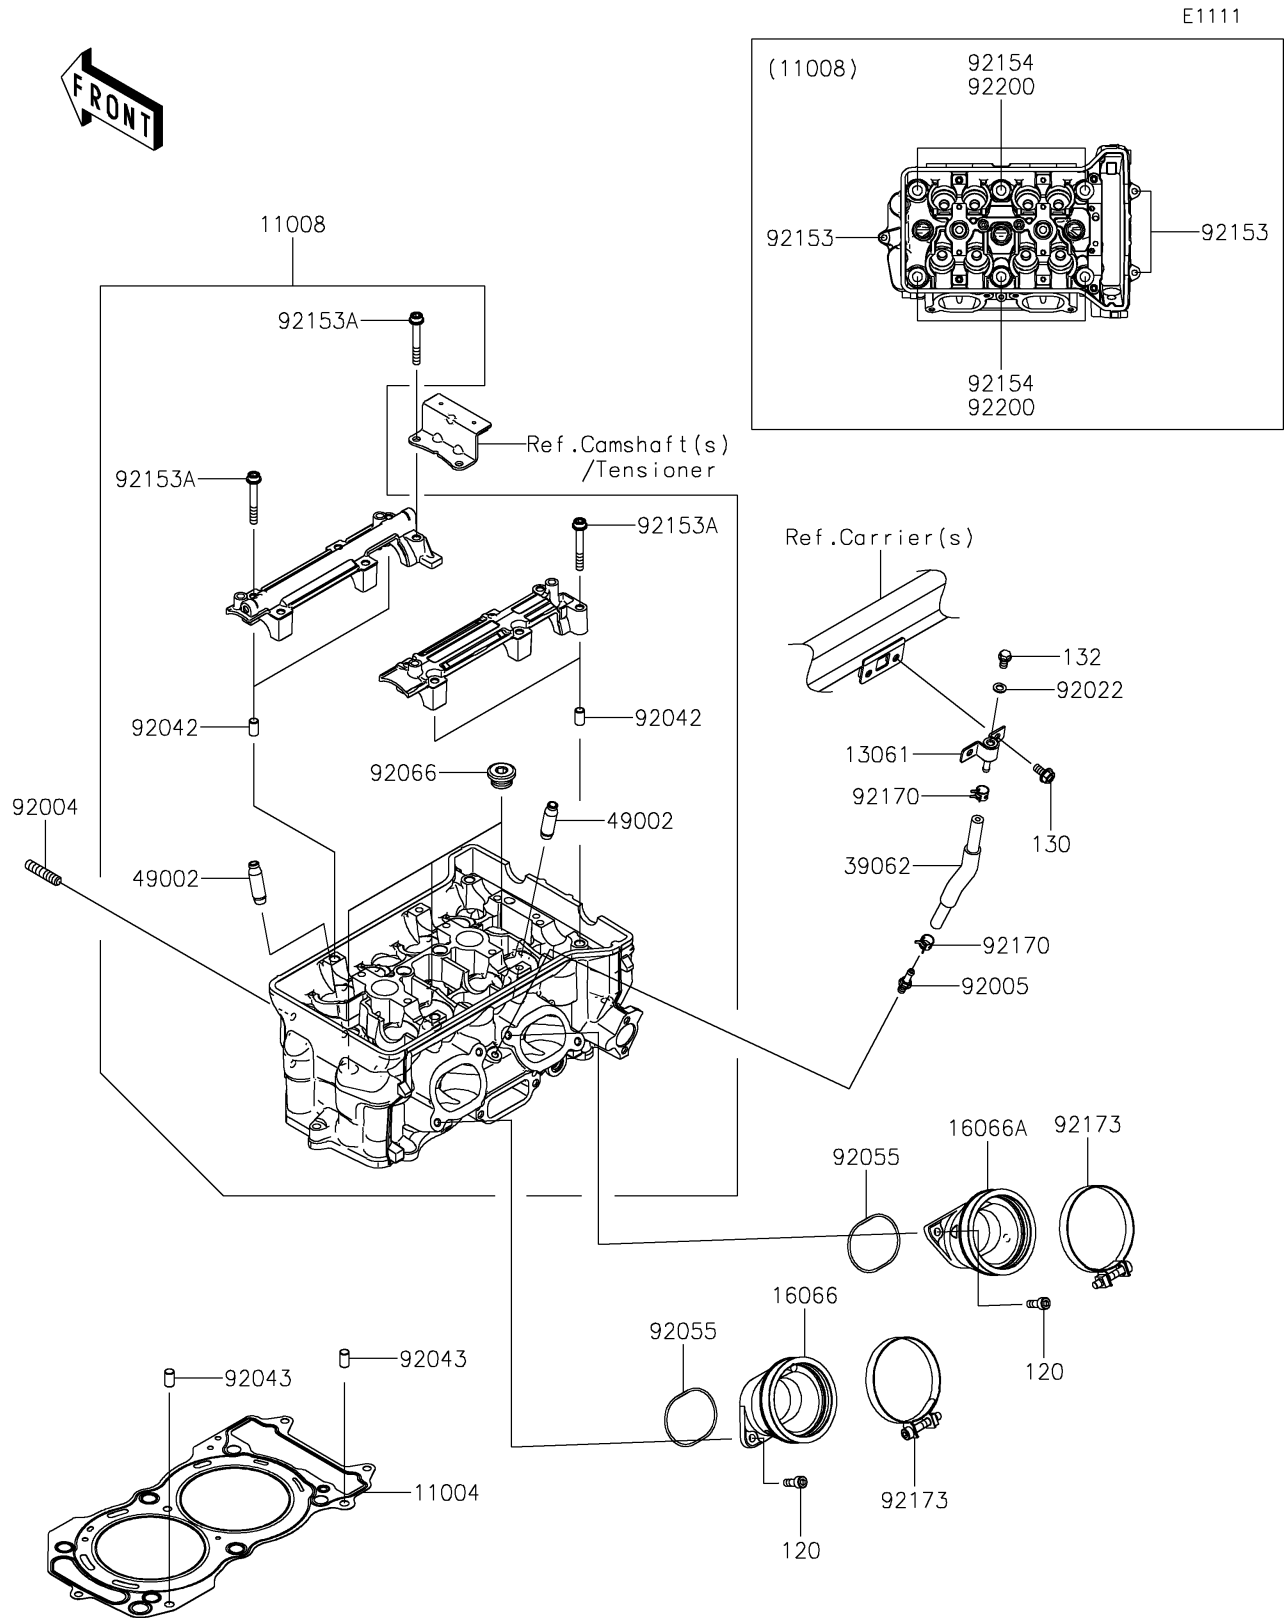

2025 TERYX® KRX4™ 1000 BLACKOUT EDITION

PARTS DIAGRAM Cylinder Head

2025 TERYX® KRX4™ 1000 BLACKOUT EDITION

PARTS LIST Cylinder Head

ITEM NAME	PART NUMBER	QUANTITY
-----------	-------------	----------
