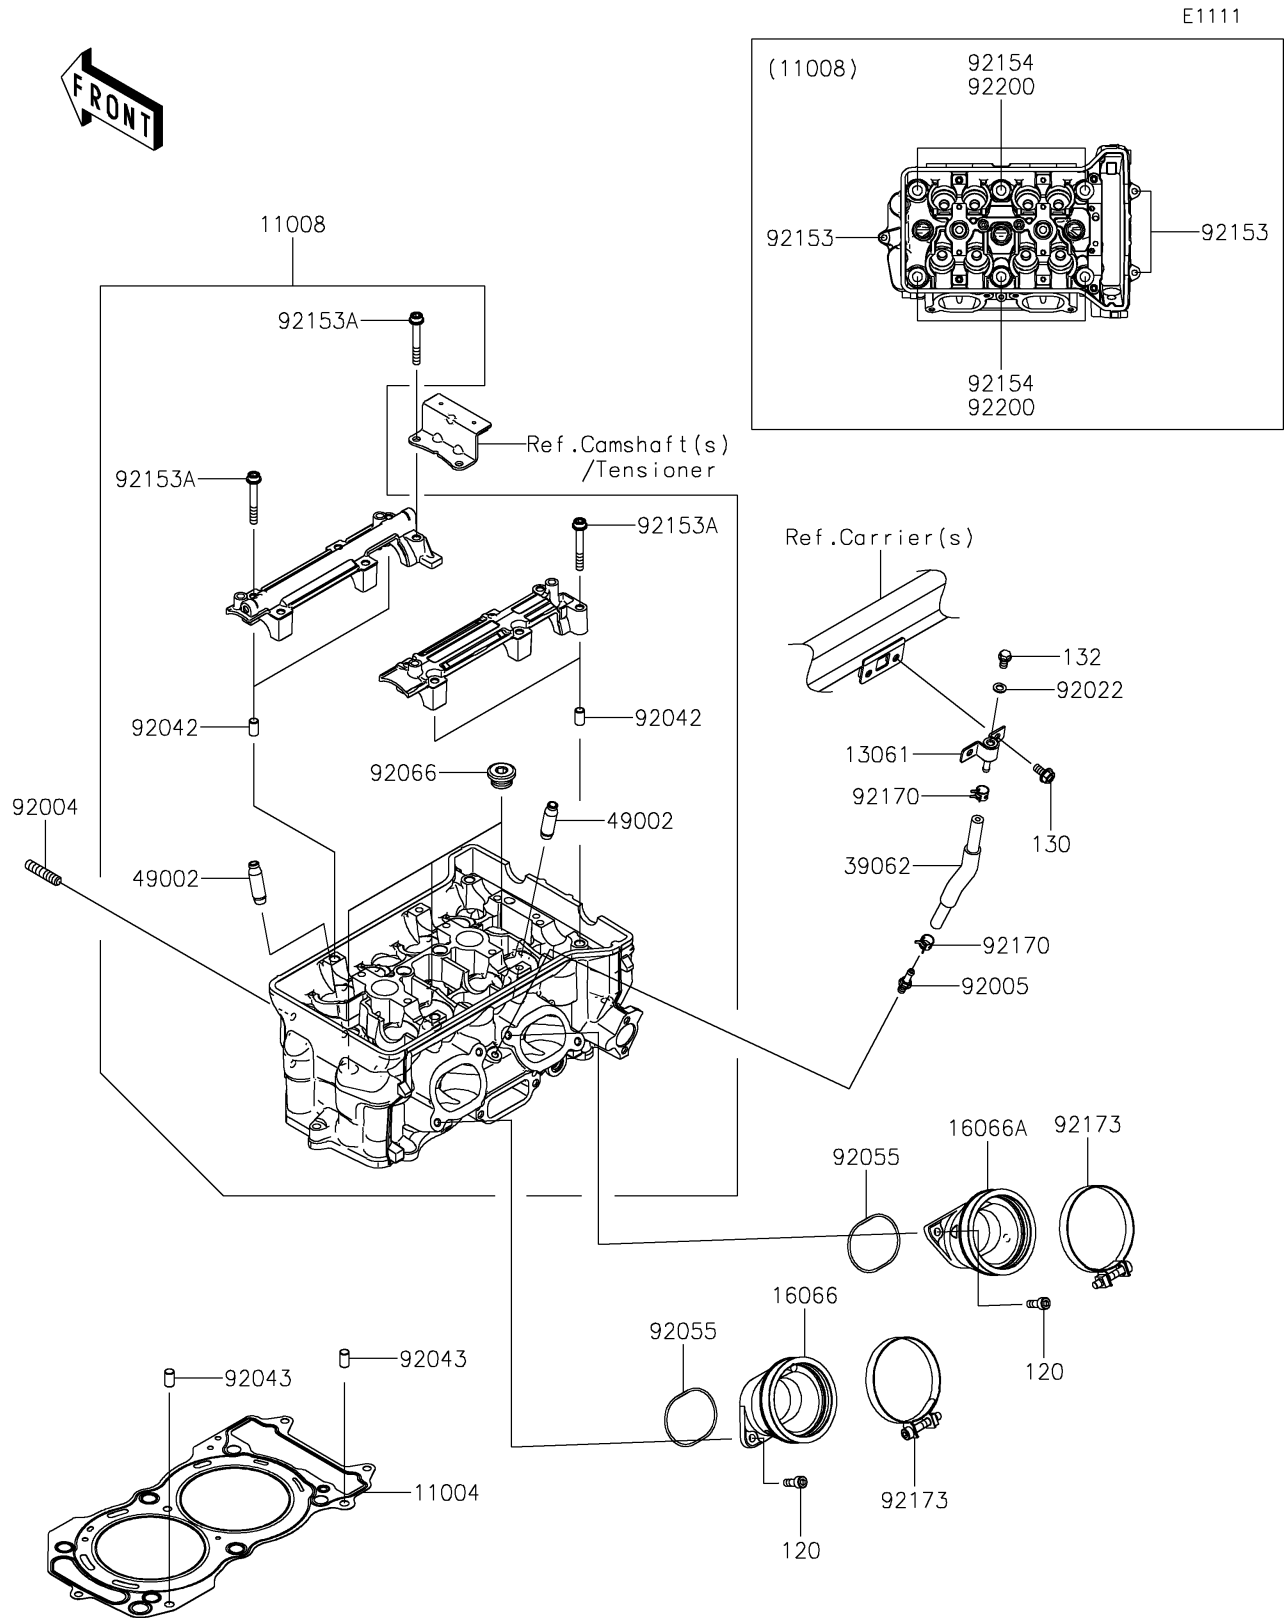

2026 TERYX® KRX4™ 1000 BLACKOUT EDITION

PARTS DIAGRAM Cylinder Head

2026 TERYX® KRX4™ 1000 BLACKOUT EDITION

Kawasaki
Let the Good Times Roll®

PARTS LIST

Cylinder Head

ITEM NAME	PART NUMBER	QUANTITY
GASKET-HEAD (Ref # 11004)	11004-0785	1
HEAD-COMP-CYLINDER (Ref # 11008)	11008-1461	1
BOSS (Ref # 13061)	13061-0977	1
HOLDER-THROTTLE BODY,#1 (Ref # 16066)	16066-0015	1
HOLDER-THROTTLE BODY,#2 (Ref # 16066A)	16066-0016	1
HOSE-COOLING,CYL.HEAD-AIR VENT (Ref # 39062)	39062-0862	1
GUIDE-VALVE (Ref # 49002)	49002-0709	8
STUD,8X22 (Ref # 92004)	92004-1217	8
FITTING (Ref # 92005)	92005-0826	1
WASHER,6.2X11X1 (Ref # 92022)	92022-304	1
PIN,DOWEL,6.3X8X14 (Ref # 92042)	92042-007	4
PIN,8X14 (Ref # 92043)	92043-1567	2
RING-O,49.7X1.9 (Ref # 92055)	92055-0930	2
PLUG,18X10 (Ref # 92066)	92066-0832	3
BOLT,6X95 (Ref # 92153)	92153-0320	3
BOLT,SOCKET,6X45 (Ref # 92153A)	92153-0656	12
BOLT,11X157 (Ref # 92154)	92154-3931	6
CLAMP (Ref # 92170)	92170-1493	2
CLAMP,72MM (Ref # 92173)	92173-2025	2
WASHER,11.5X20.5X3.2 (Ref # 92200)	92200-0727	6
BOLT-SOCKET,6X18 (Ref # 120)	120CA0618	4
BOLT-FLANGED,6X12 (Ref # 130)	130BA0612	2
BOLT-FLANGED-SMALL,6X10 (Ref # 132)	132BA0610	1