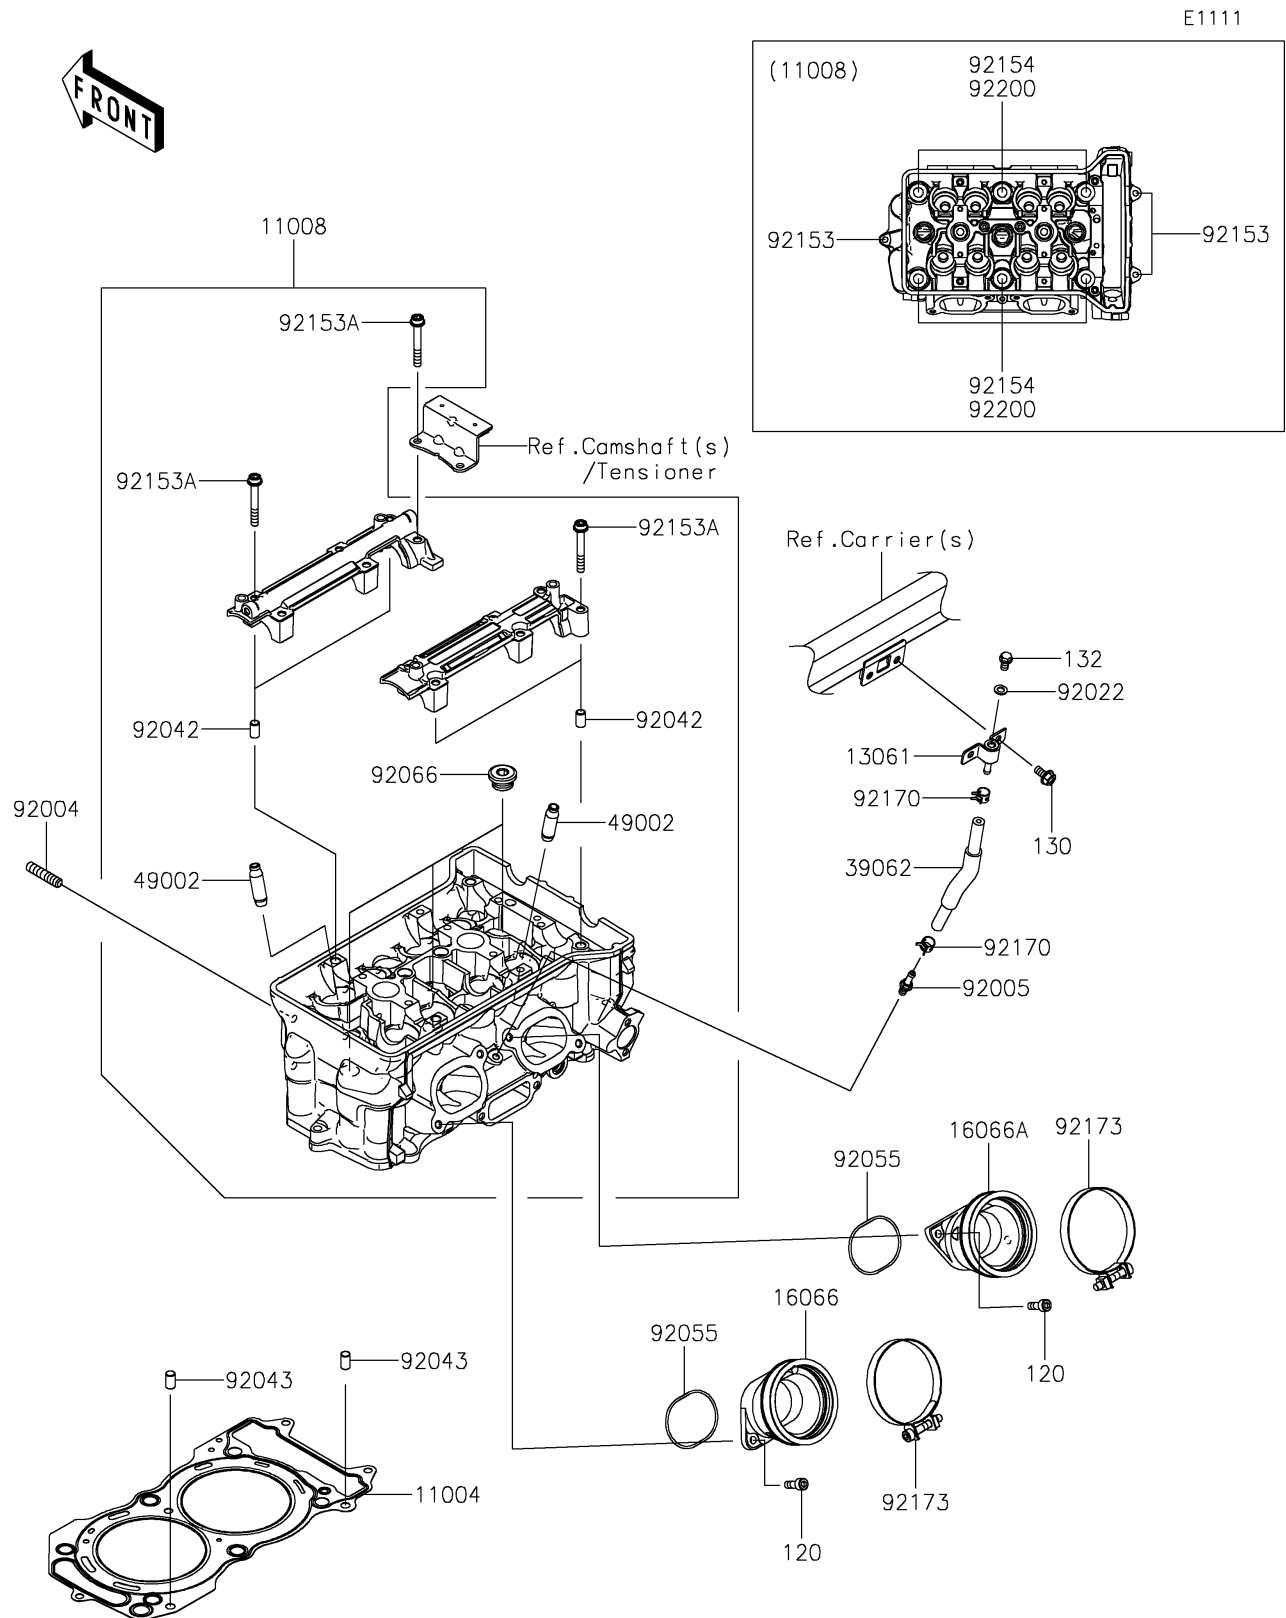

## PARTS DIAGRAM

### Cylinder Head

## PARTS LIST

### Cylinder Head

ITEM NAME	PART NUMBER	QUANTITY
GASKET-HEAD (Ref # 11004)	11004-0785	1
HEAD-COMP-CYLINDER (Ref # 11008)	11008-1461	1
BOSS (Ref # 13061)	13061-0977	1
HOLDER-THROTTLE BODY,#1 (Ref # 16066)	16066-0015	1
HOLDER-THROTTLE BODY,#2 (Ref # 16066A)	16066-0016	1
HOSE-COOLING,CYL.HEAD-AIR VENT (Ref # 39062)	39062-0862	1
GUIDE-VALVE (Ref # 49002)	49002-0709	8
STUD,8X22 (Ref # 92004)	92004-1217	8
FITTING (Ref # 92005)	92005-0826	1
WASHER,6.2X11X1 (Ref # 92022)	92022-304	1
PIN,DOWEL,6.3X8X14 (Ref # 92042)	92042-007	4
PIN,8X14 (Ref # 92043)	92043-1567	2
RING-O,49.7X1.9 (Ref # 92055)	92055-0930	2
PLUG,18X10 (Ref # 92066)	92066-0832	3
BOLT,6X95 (Ref # 92153)	92153-0320	3
BOLT,SOCKET,6X45 (Ref # 92153A)	92153-0656	12
BOLT,11X157 (Ref # 92154)	92154-3931	6
CLAMP (Ref # 92170)	92170-1493	2
CLAMP,72MM (Ref # 92173)	92173-2025	2
WASHER,11.5X20.5X3.2 (Ref # 92200)	92200-0727	6
BOLT-SOCKET,6X18 (Ref # 120)	120CA0618	4
BOLT-FLANGED,6X12 (Ref # 130)	130BA0612	2
BOLT-FLANGED-SMALL,6X10 (Ref # 132)	132BA0610	1