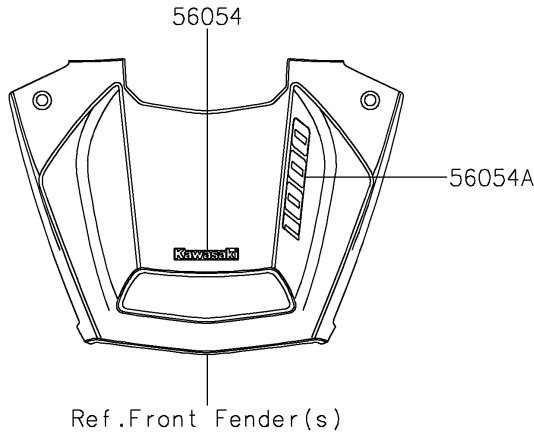

2025 Teryx KRX 1000 Blackout Edition

PARTS DIAGRAM

Decals

F2861

2025 Teryx KRX 1000 Blackout Edition

PARTS LIST

Decals

ITEM NAME	PART NUMBER	QUANTITY
-----------	-------------	----------
