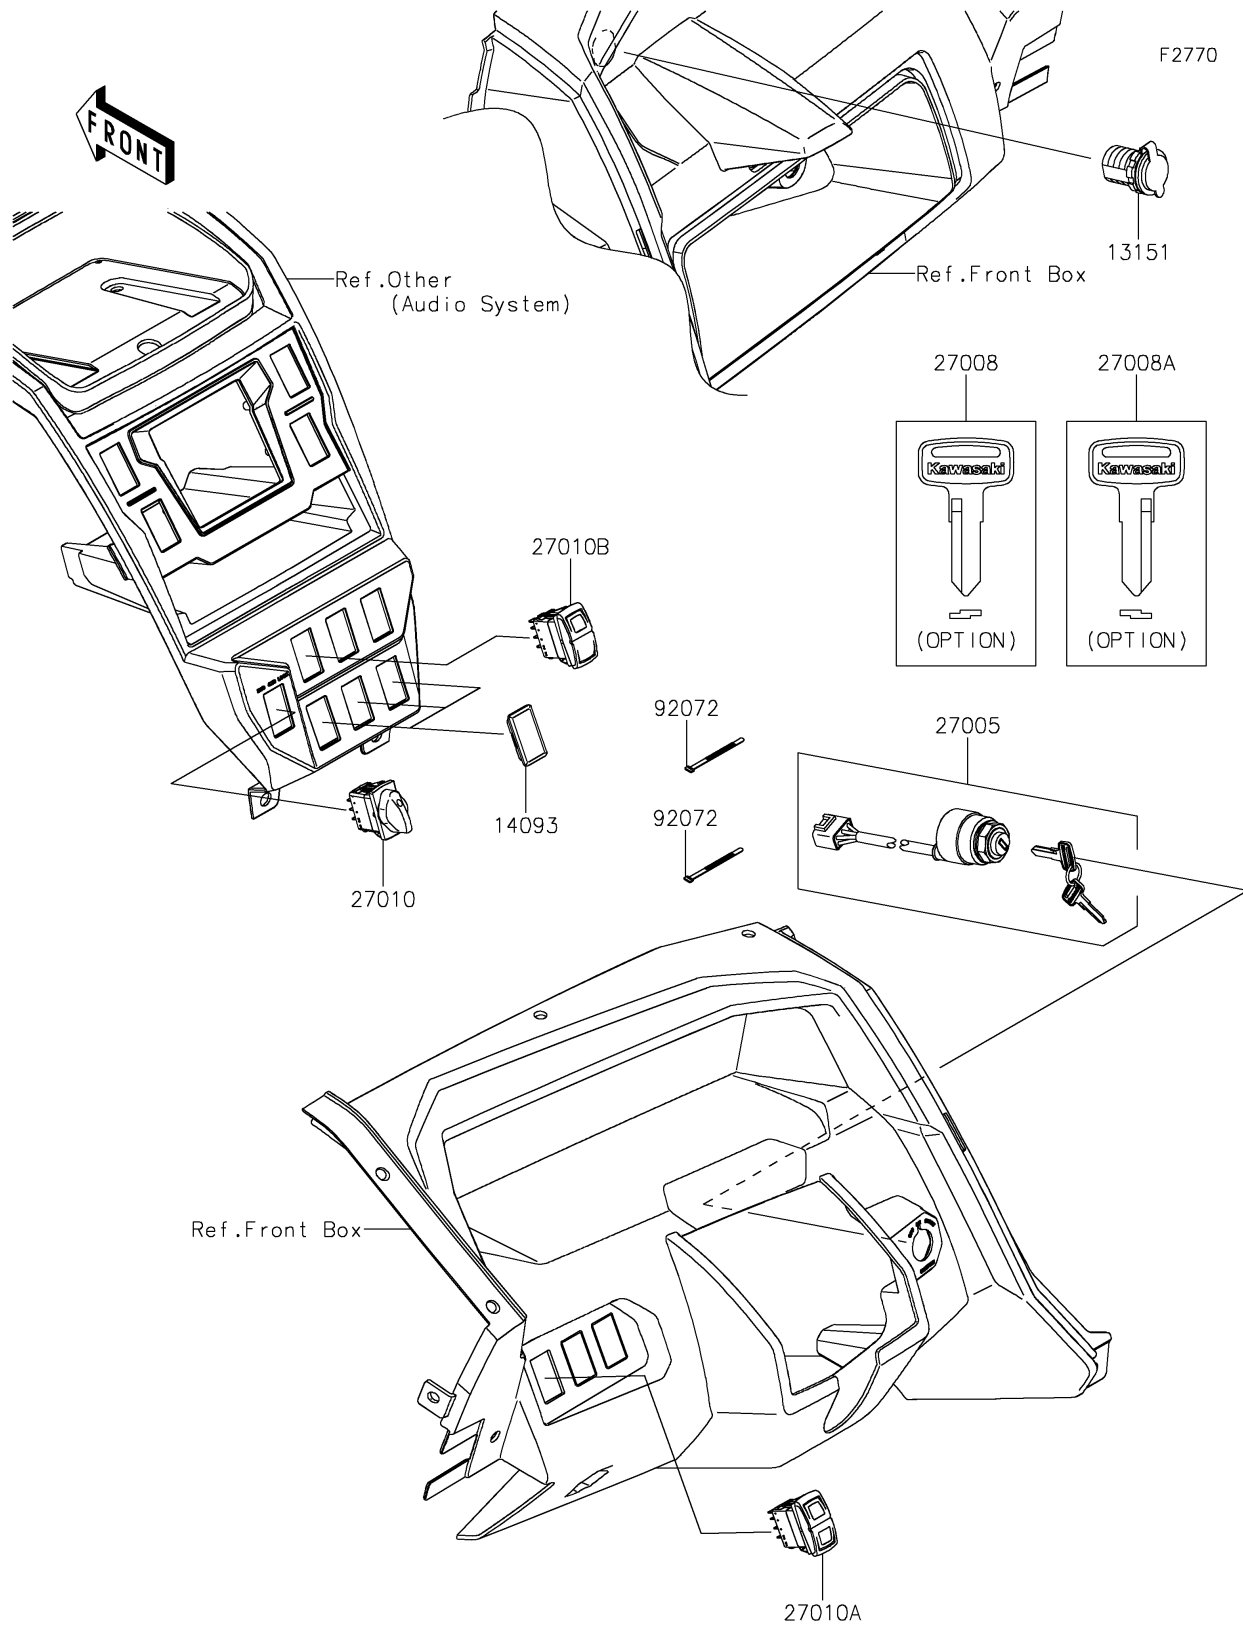

2026 TERYX KRX® 1000 BLACKOUT EDITION

PARTS DIAGRAM

Ignition Switch

2026 TERYX KRX[®] 1000 BLACKOUT EDITION

PARTS LIST

Ignition Switch

ITEM NAME	PART NUMBER	QUANTITY
-----------	-------------	----------
