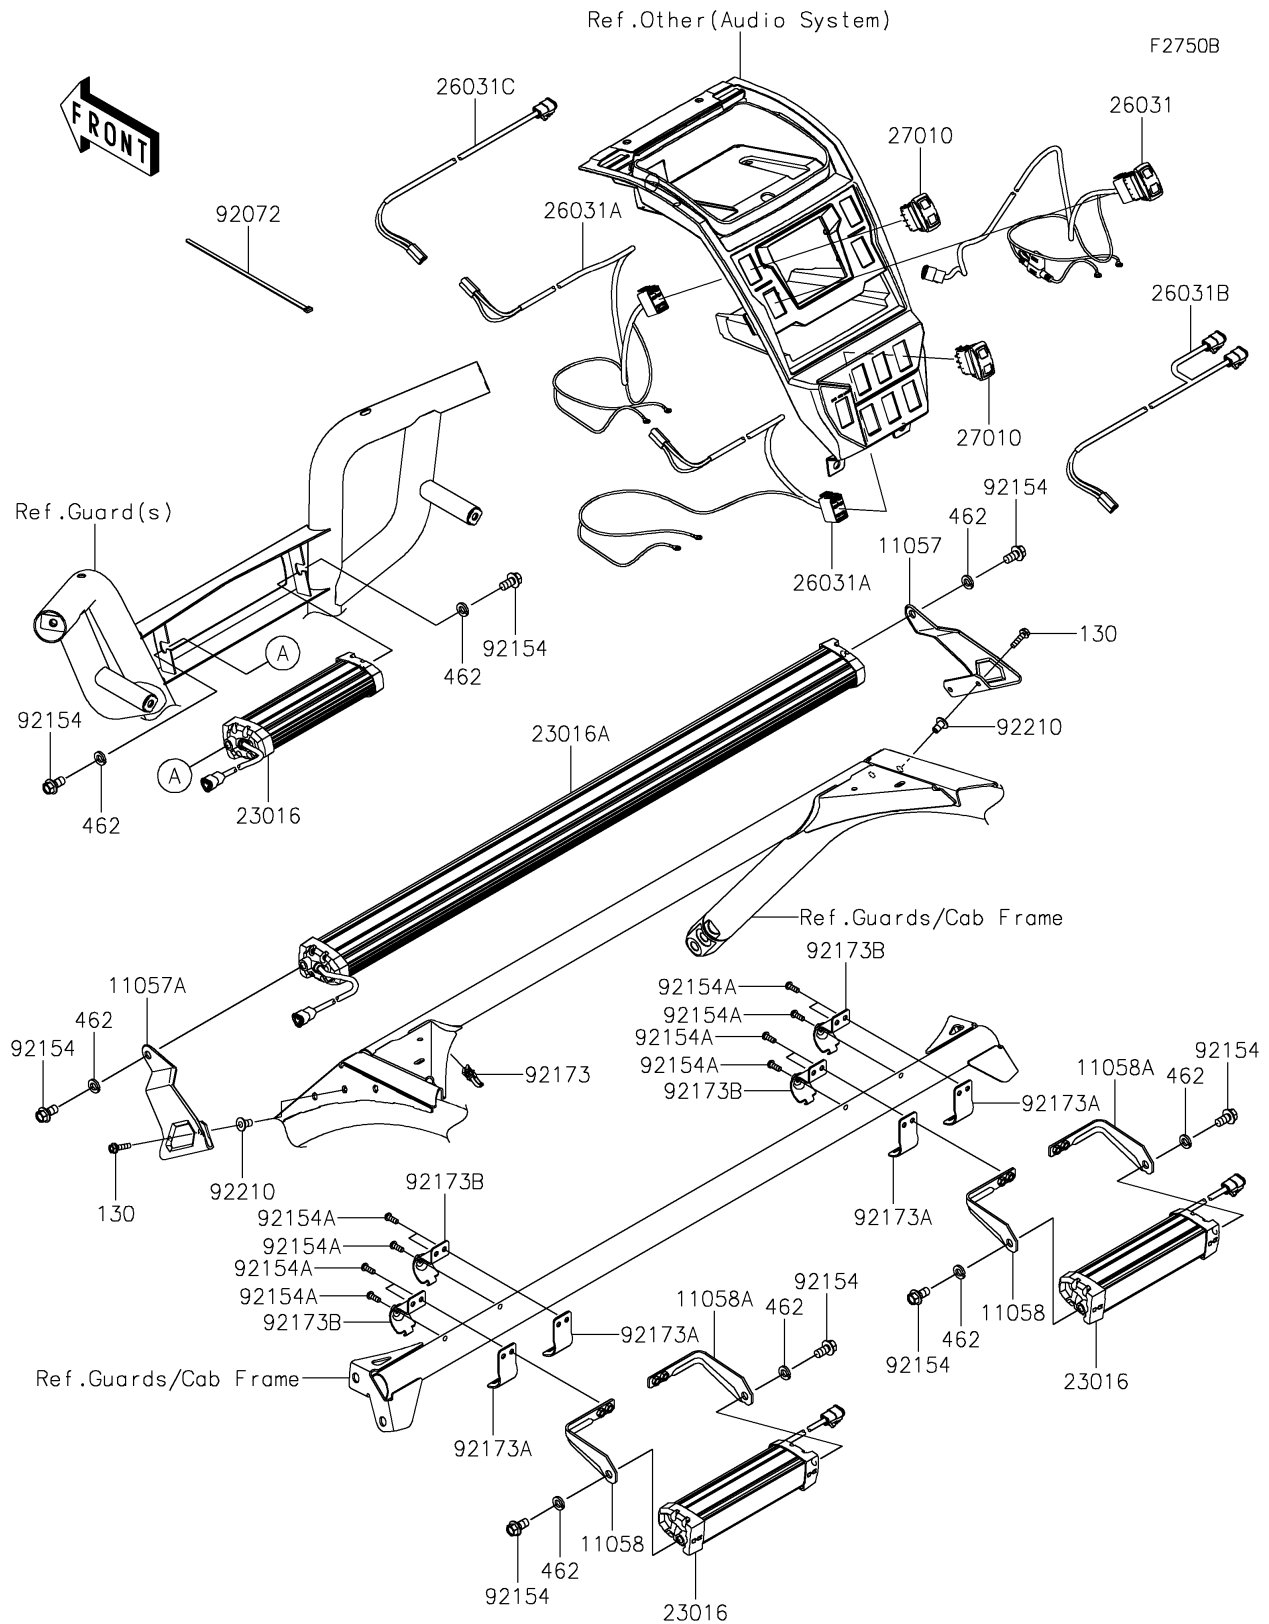

2025 Teryx KRX 1000 Blackout Edition

PARTS DIAGRAM Other(LED Light Bar)

2025 Teryx KRX 1000 Blackout Edition

PARTS LIST

Other(LED Light Bar)

ITEM NAME

PART NUMBER

QUANTITY
