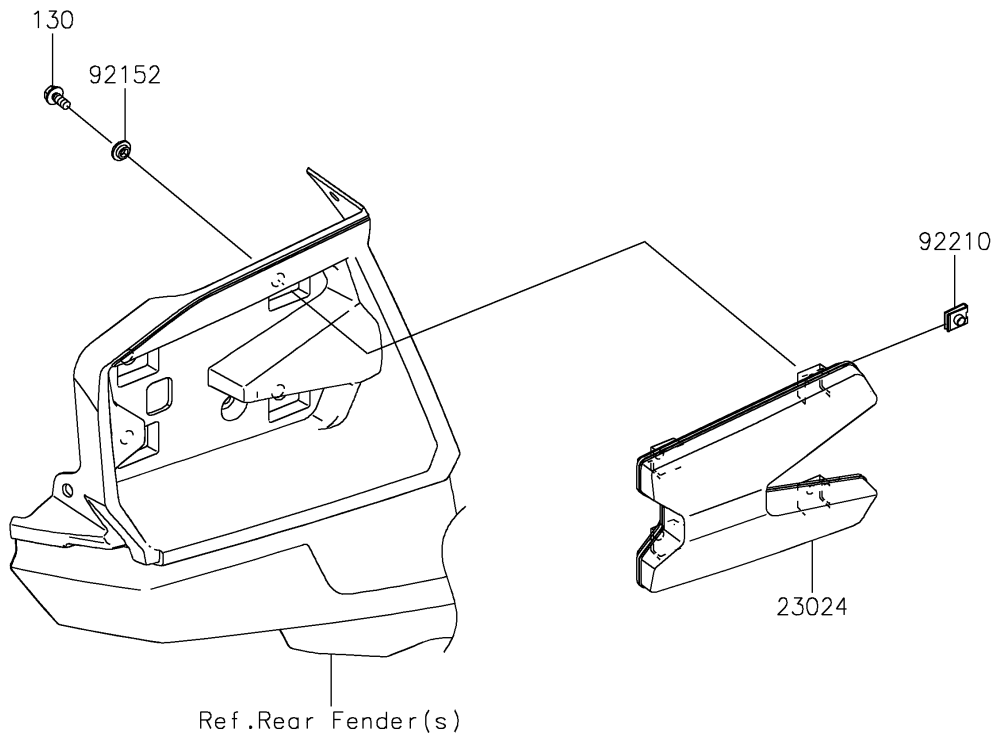

2026 TERYX KRX® 1000 BLACKOUT EDITION

PARTS DIAGRAM

Taillight(s)

F2720

2026 TERYX KRX® 1000 BLACKOUT EDITION

PARTS LIST

Taillight(s)

ITEM NAME	PART NUMBER	QUANTITY
LAMP-ASSY-TAIL,LED (Ref # 23024)	23024-0015	2
COLLAR,6.3X9.5X4.1 (Ref # 92152)	92152-1571	8
NUT (Ref # 92210)	92210-1125	8
BOLT-FLANGED,6X14 (Ref # 130)	130BA0614	8