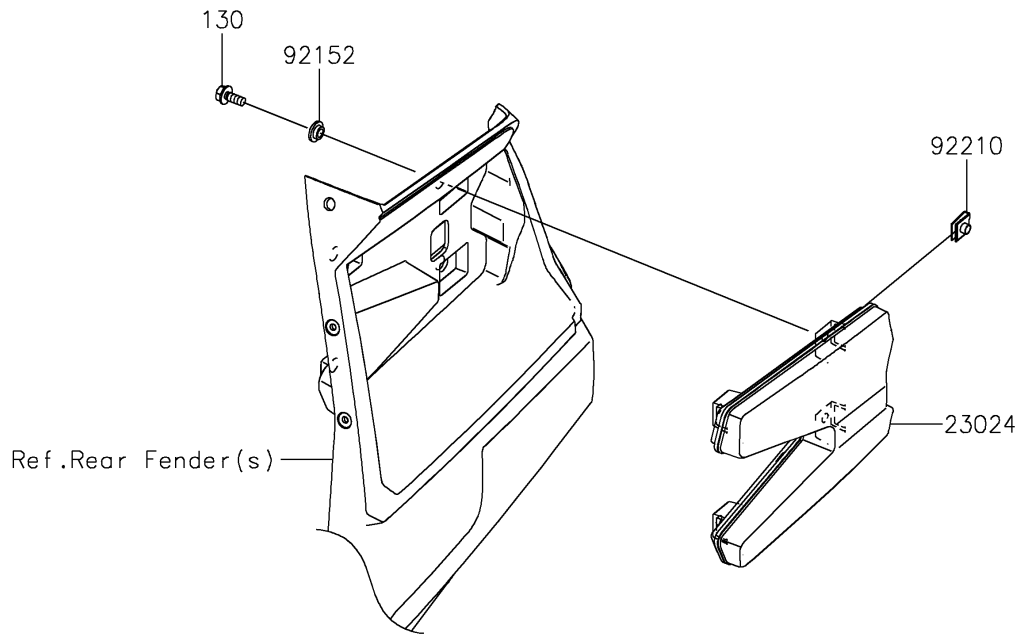

2026 TERYX KRX® 1000 BLACKOUT EDITION

PARTS DIAGRAM

Taillight(s)

F2720

2026 TERYX KRX® 1000 BLACKOUT EDITION

PARTS LIST

Taillight(s)

ITEM NAME	PART NUMBER	QUANTITY
LAMP-ASSY-TAIL,LED (Ref # 23024)	23024-0015	2
COLLAR,6.3X9.5X4.1 (Ref # 92152)	92152-1571	8
NUT (Ref # 92210)	92210-1125	8
BOLT-FLANGED,6X14 (Ref # 130)	130BA0614	8