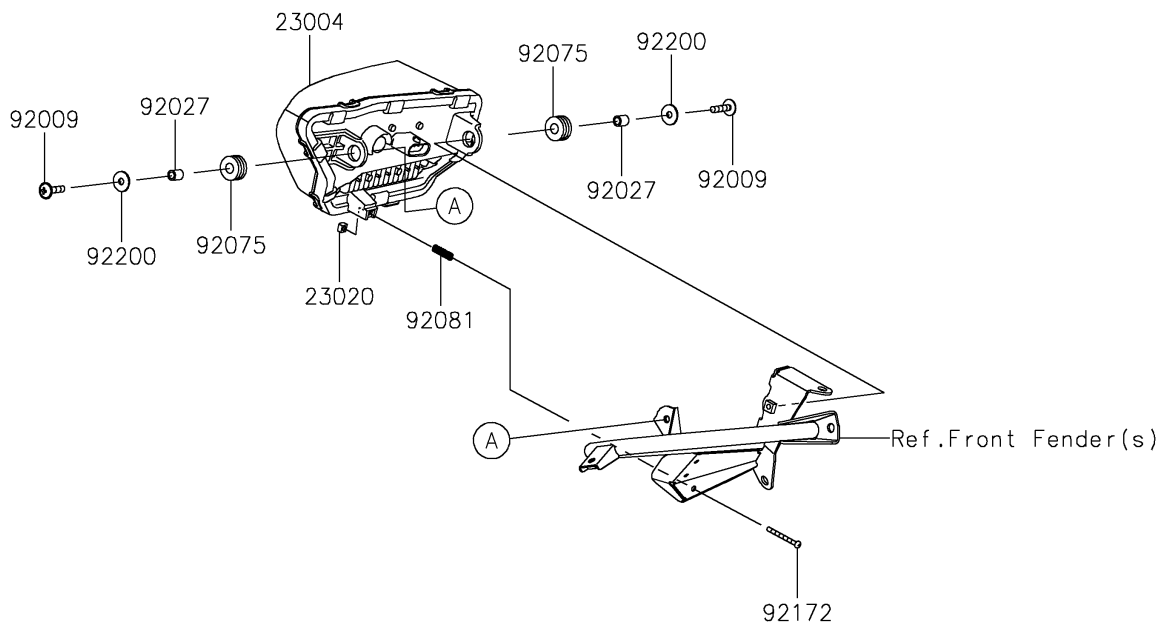

2025 Teryx KRX 1000 Blackout Edition

PARTS DIAGRAM

Headlight(s)

F2710

2025 Teryx KRX 1000 Blackout Edition

PARTS LIST

Headlight(s)

ITEM NAME

PART NUMBER

QUANTITY
