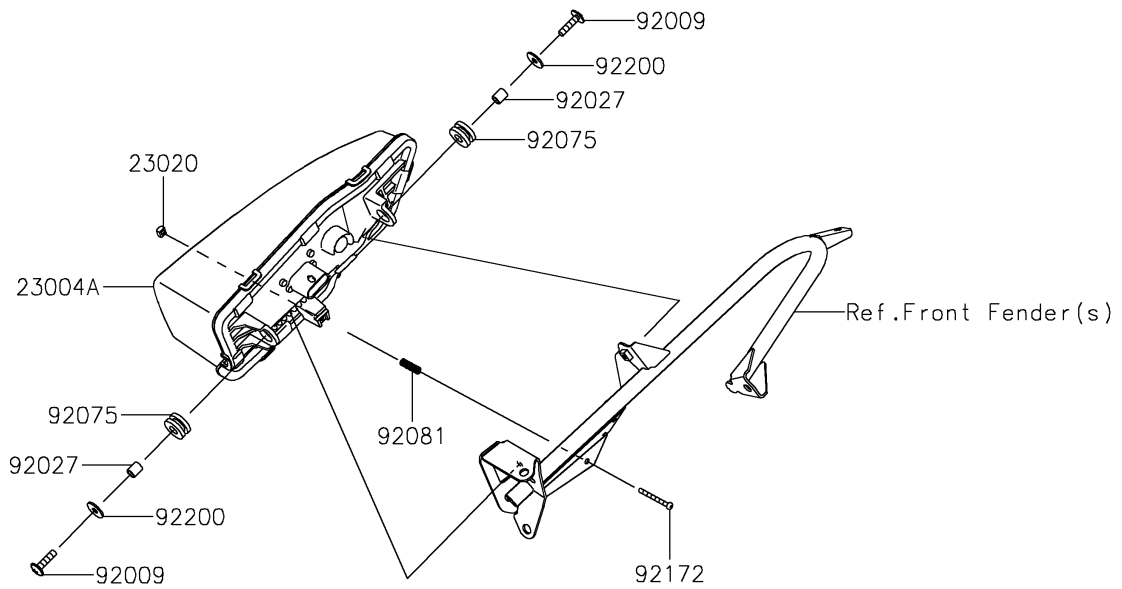

2025 Teryx KRX 1000 Blackout Edition

PARTS DIAGRAM

Headlight(s)

F2710

2025 Teryx KRX 1000 Blackout Edition

PARTS LIST

Headlight(s)

ITEM NAME

PART NUMBER

QUANTITY
