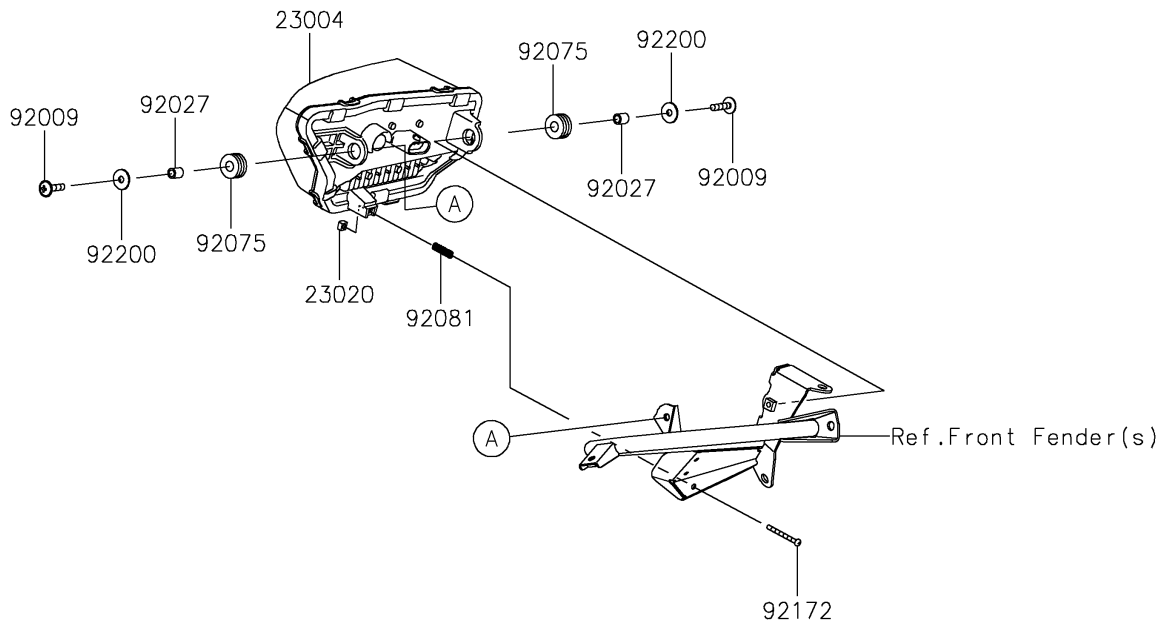

2025 TERYX KRX® 1000 BLACKOUT EDITION

PARTS DIAGRAM

Headlight(s)

F2710

2025 TERYX KRX® 1000 BLACKOUT EDITION

PARTS LIST

Headlight(s)

ITEM NAME	PART NUMBER	QUANTITY
LAMP-HEAD,LH,LED (Ref # 23004)	23004-0429	1
LAMP-HEAD,RH,LED (Ref # 23004A)	23004-0430	1
NUT,4MM,FOCUS ADJUST (Ref # 23020)	23020-018	2
SCREW,6X22,BLACK (Ref # 92009)	92009-1256	4
COLLAR,6.8X10X12 (Ref # 92027)	92027-162	4
DAMPER,10X24X12 (Ref # 92075)	92075-1690	4
SPRING,FOCUS ADJUST (Ref # 92081)	92081-1896	2
SCREW,4X40 (Ref # 92172)	92172-1092	2
WASHER,6.5X20X1.6 (Ref # 92200)	92200-0283	4