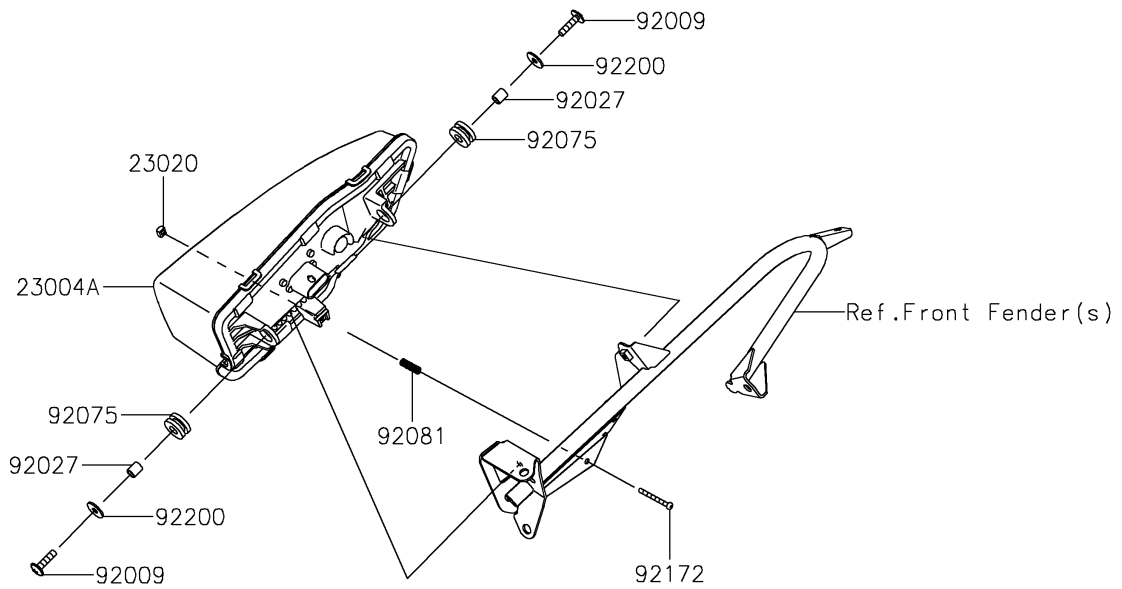

2025 TERYX KRX® 1000 BLACKOUT EDITION

PARTS DIAGRAM

Headlight(s)

F2710

2025 TERYX KRX® 1000 BLACKOUT EDITION

PARTS LIST

Headlight(s)

ITEM NAME	PART NUMBER	QUANTITY
LAMP-HEAD,LH,LED (Ref # 23004)	23004-0429	1
LAMP-HEAD,RH,LED (Ref # 23004A)	23004-0430	1
NUT,4MM,FOCUS ADJUST (Ref # 23020)	23020-018	2
SCREW,6X22,BLACK (Ref # 92009)	92009-1256	4
COLLAR,6.8X10X12 (Ref # 92027)	92027-162	4
DAMPER,10X24X12 (Ref # 92075)	92075-1690	4
SPRING,FOCUS ADJUST (Ref # 92081)	92081-1896	2
SCREW,4X40 (Ref # 92172)	92172-1092	2
WASHER,6.5X20X1.6 (Ref # 92200)	92200-0283	4