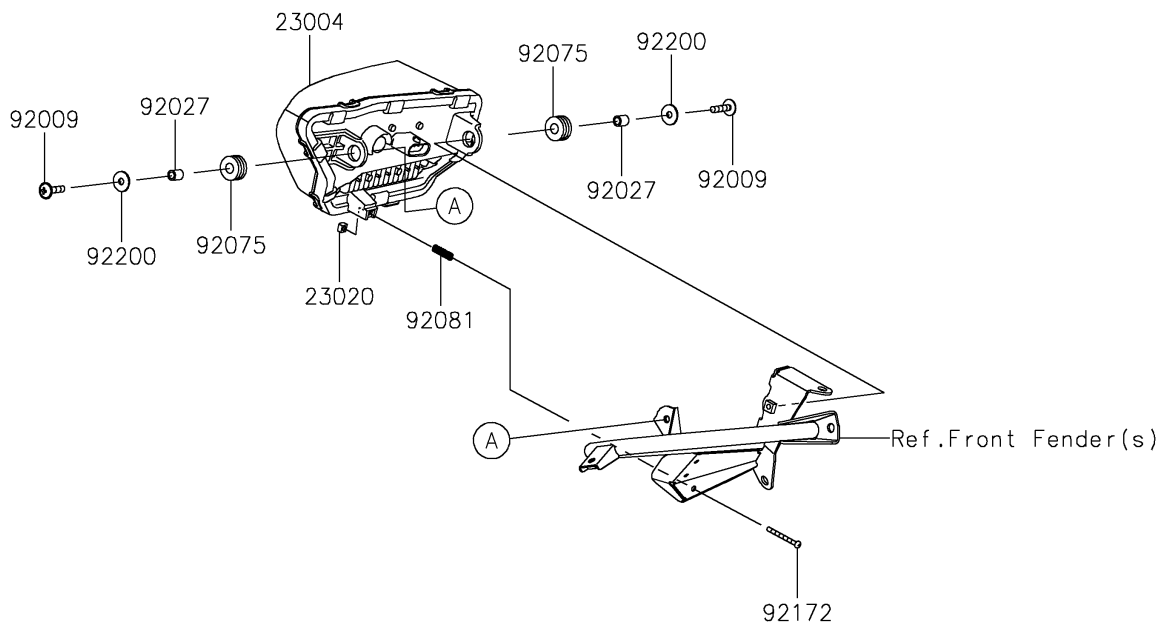

2026 Teryx KRX 1000 Blackout Edition

PARTS DIAGRAM

Headlight(s)

F2710

2026 Teryx KRX 1000 Blackout Edition

PARTS LIST

Headlight(s)

ITEM NAME	PART NUMBER	QUANTITY
LAMP-HEAD,LH,LED (Ref # 23004)	23004-0429	1
LAMP-HEAD,RH,LED (Ref # 23004A)	23004-0430	1
NUT,4MM,FOCUS ADJUST (Ref # 23020)	23020-018	2
SCREW,6X22,BLACK (Ref # 92009)	92009-1256	4
COLLAR,6.8X10X12 (Ref # 92027)	92027-162	4
DAMPER,10X24X12 (Ref # 92075)	92075-1690	4
SPRING,FOCUS ADJUST (Ref # 92081)	92081-1896	2
SCREW,4X40 (Ref # 92172)	92172-1092	2
WASHER,6.5X20X1.6 (Ref # 92200)	92200-0283	4