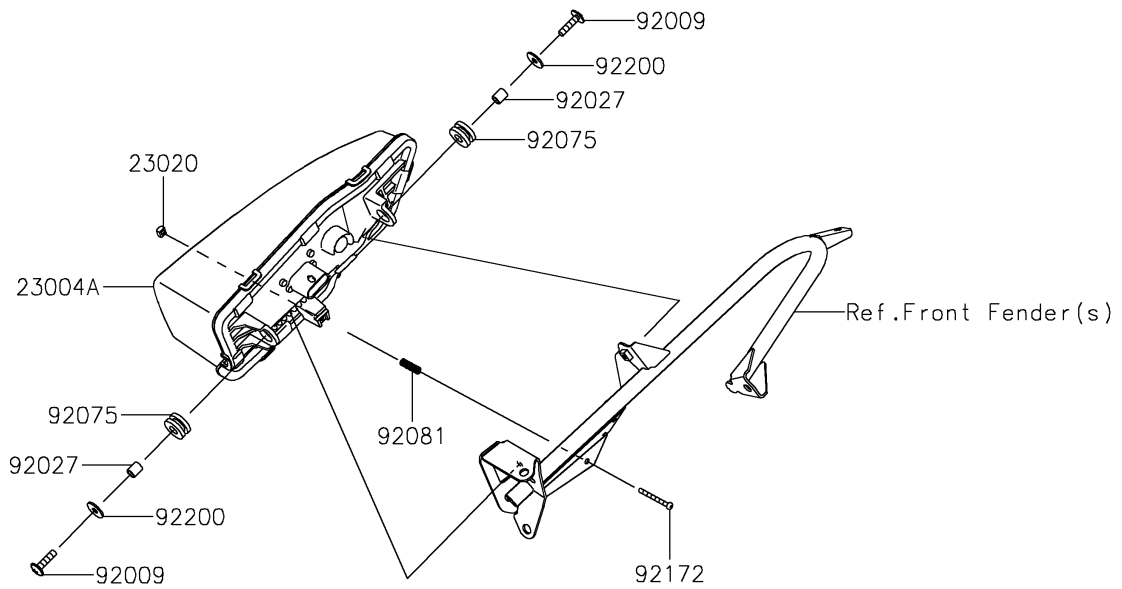

2026 Teryx KRX 1000 Blackout Edition

PARTS DIAGRAM

Headlight(s)

F2710

2026 Teryx KRX 1000 Blackout Edition

PARTS LIST

Headlight(s)

ITEM NAME	PART NUMBER	QUANTITY
LAMP-HEAD,LH,LED (Ref # 23004)	23004-0429	1
LAMP-HEAD,RH,LED (Ref # 23004A)	23004-0430	1
NUT,4MM,FOCUS ADJUST (Ref # 23020)	23020-018	2
SCREW,6X22,BLACK (Ref # 92009)	92009-1256	4
COLLAR,6.8X10X12 (Ref # 92027)	92027-162	4
DAMPER,10X24X12 (Ref # 92075)	92075-1690	4
SPRING,FOCUS ADJUST (Ref # 92081)	92081-1896	2
SCREW,4X40 (Ref # 92172)	92172-1092	2
WASHER,6.5X20X1.6 (Ref # 92200)	92200-0283	4