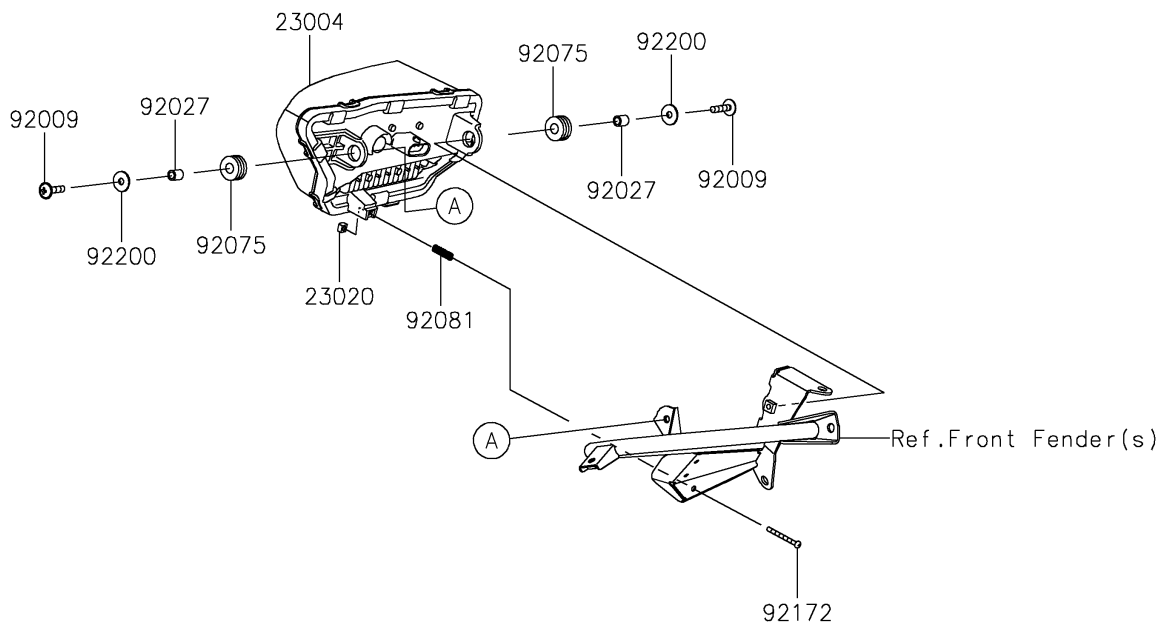

2026 TERYX KRX® 1000 BLACKOUT EDITION

PARTS DIAGRAM

Headlight(s)

F2710