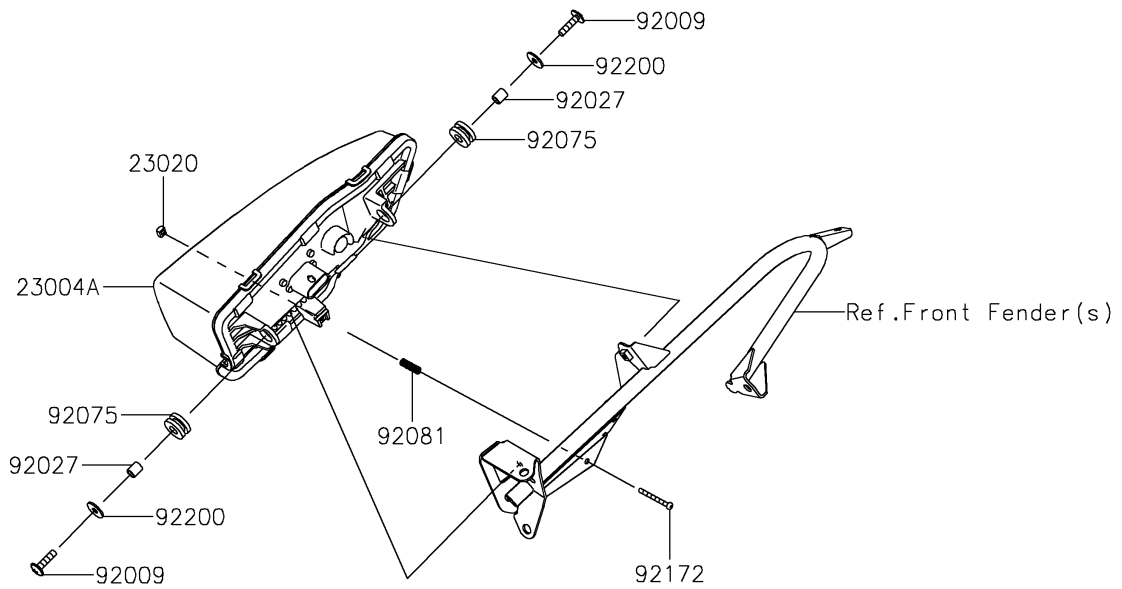

2026 TERYX KRX® 1000 BLACKOUT EDITION

PARTS DIAGRAM

Headlight(s)

F2710