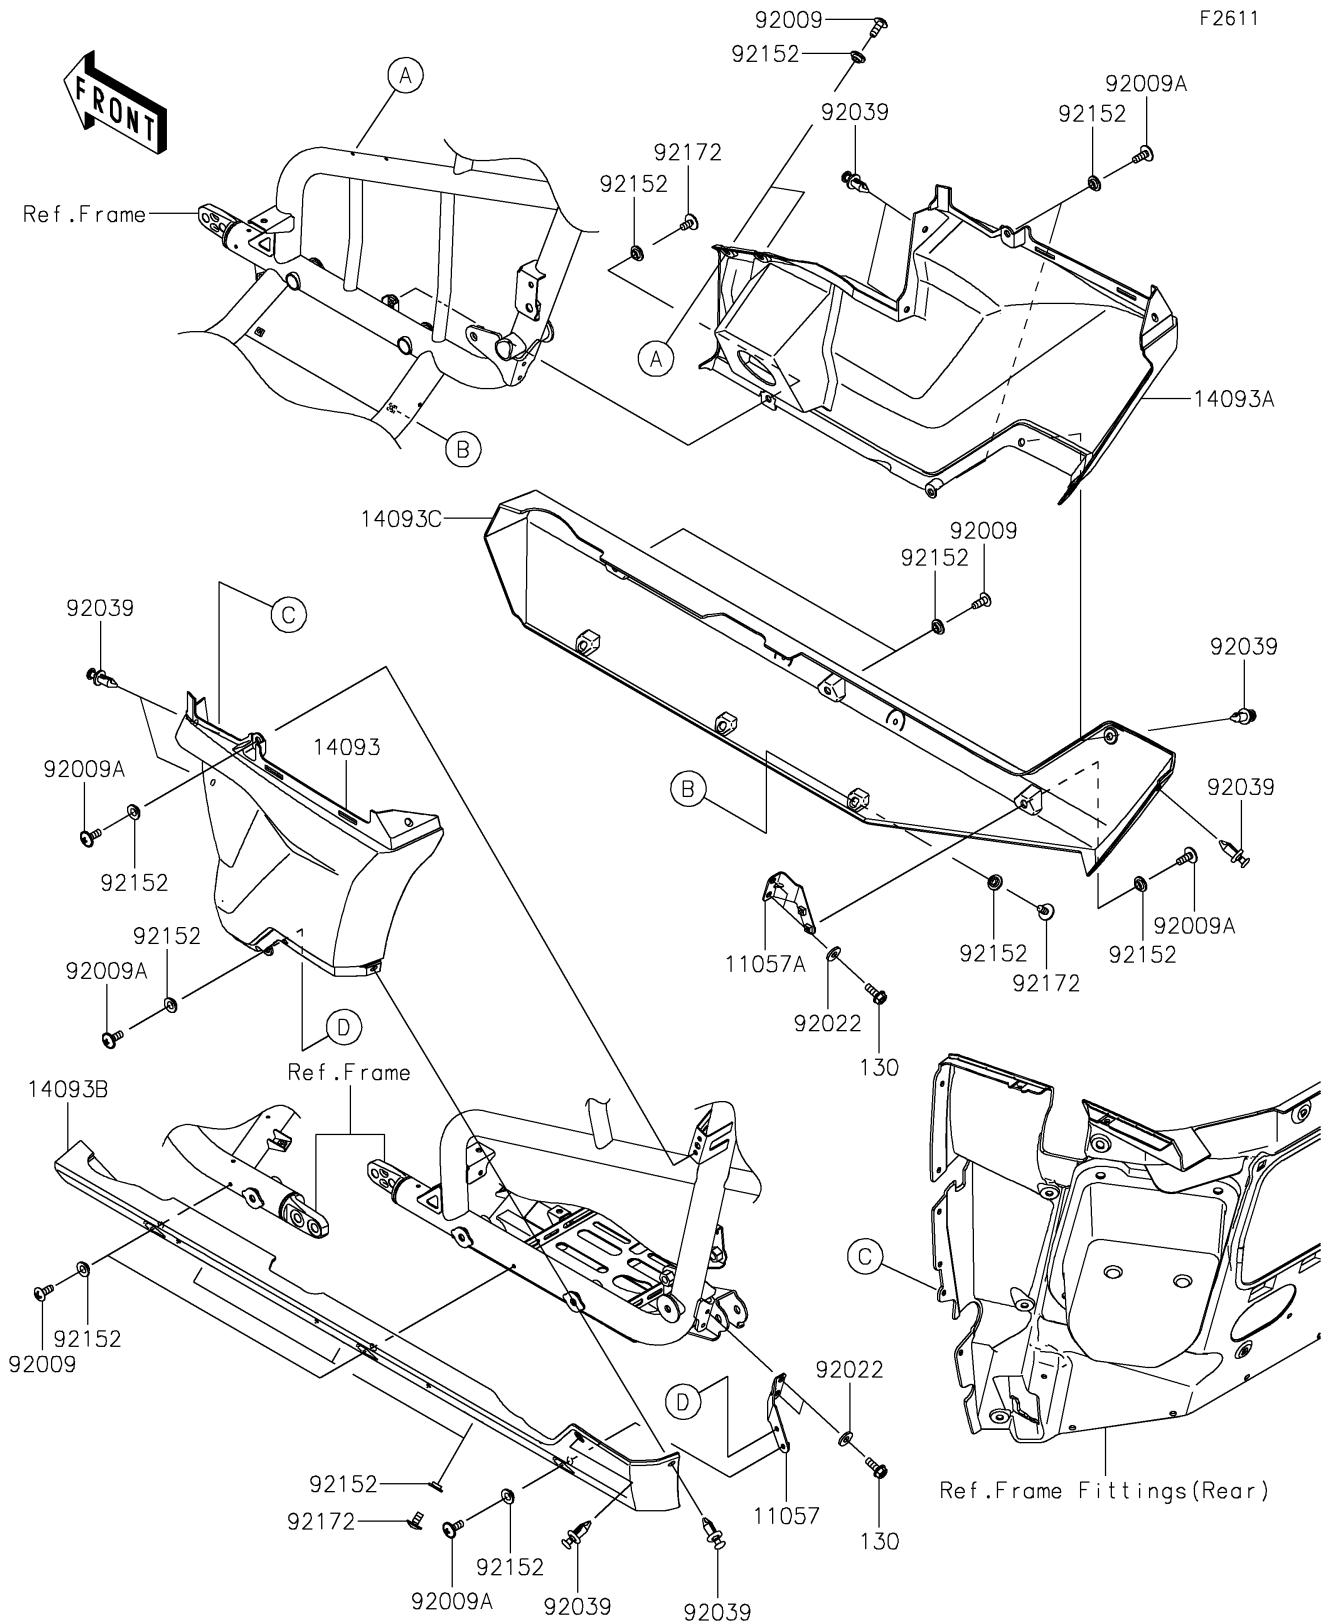

2026 Teryx KRX 1000 Blackout Edition

PARTS DIAGRAM

Side Covers

2026 Teryx KRX 1000 Blackout Edition

PARTS LIST

Side Covers

ITEM NAME	PART NUMBER	QUANTITY
BRACKET,SIDE COVER,LH (Ref # 11057)	11057-4181	1
BRACKET,SIDE COVER,RH (Ref # 11057A)	11057-4182	1
COVER,SIDE,RR,LH (Ref # 14093)	14093-0825	1
COVER,SIDE,RR,RH (Ref # 14093A)	14093-0826	1
COVER,SIDE,LWR,LH (Ref # 14093B)	14093-0827	1
COVER,SIDE,LWR,RH (Ref # 14093C)	14093-0828	1
SCREW,TAPPING,6X16 (Ref # 92009)	92009-1166	6
SCREW,6X16 (Ref # 92009A)	92009-1621	6
WASHER,6.5X16X2 (Ref # 92022)	92022-1565	4
RIVET (Ref # 92039)	92039-0865	8
COLLAR,6.3X9.5X4.1 (Ref # 92152)	92152-1571	19
SCREW,6X12 (Ref # 92172)	92172-0853	7
BOLT-FLANGED,6X16 (Ref # 130)	130BA0616	4