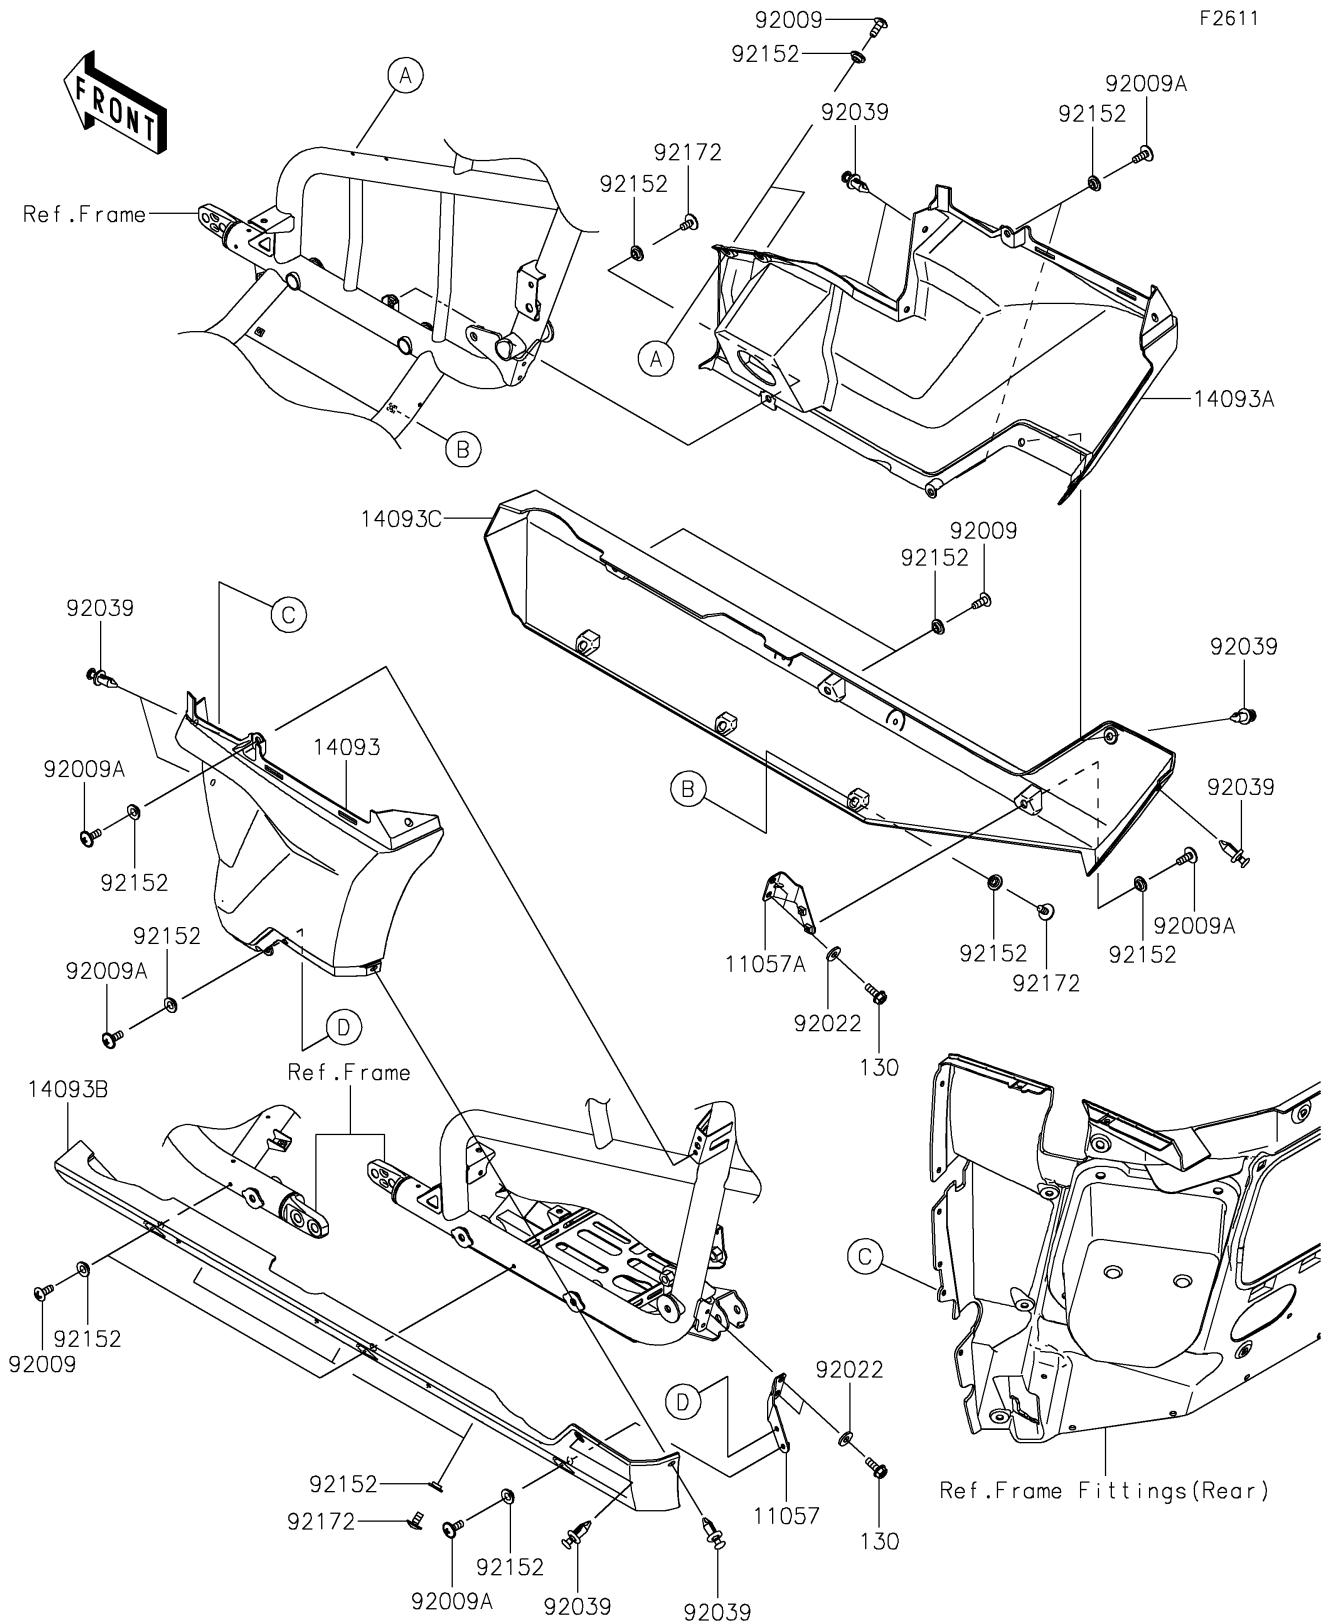

2026 TERYX KRX® 1000 BLACKOUT EDITION

PARTS DIAGRAM

Side Covers