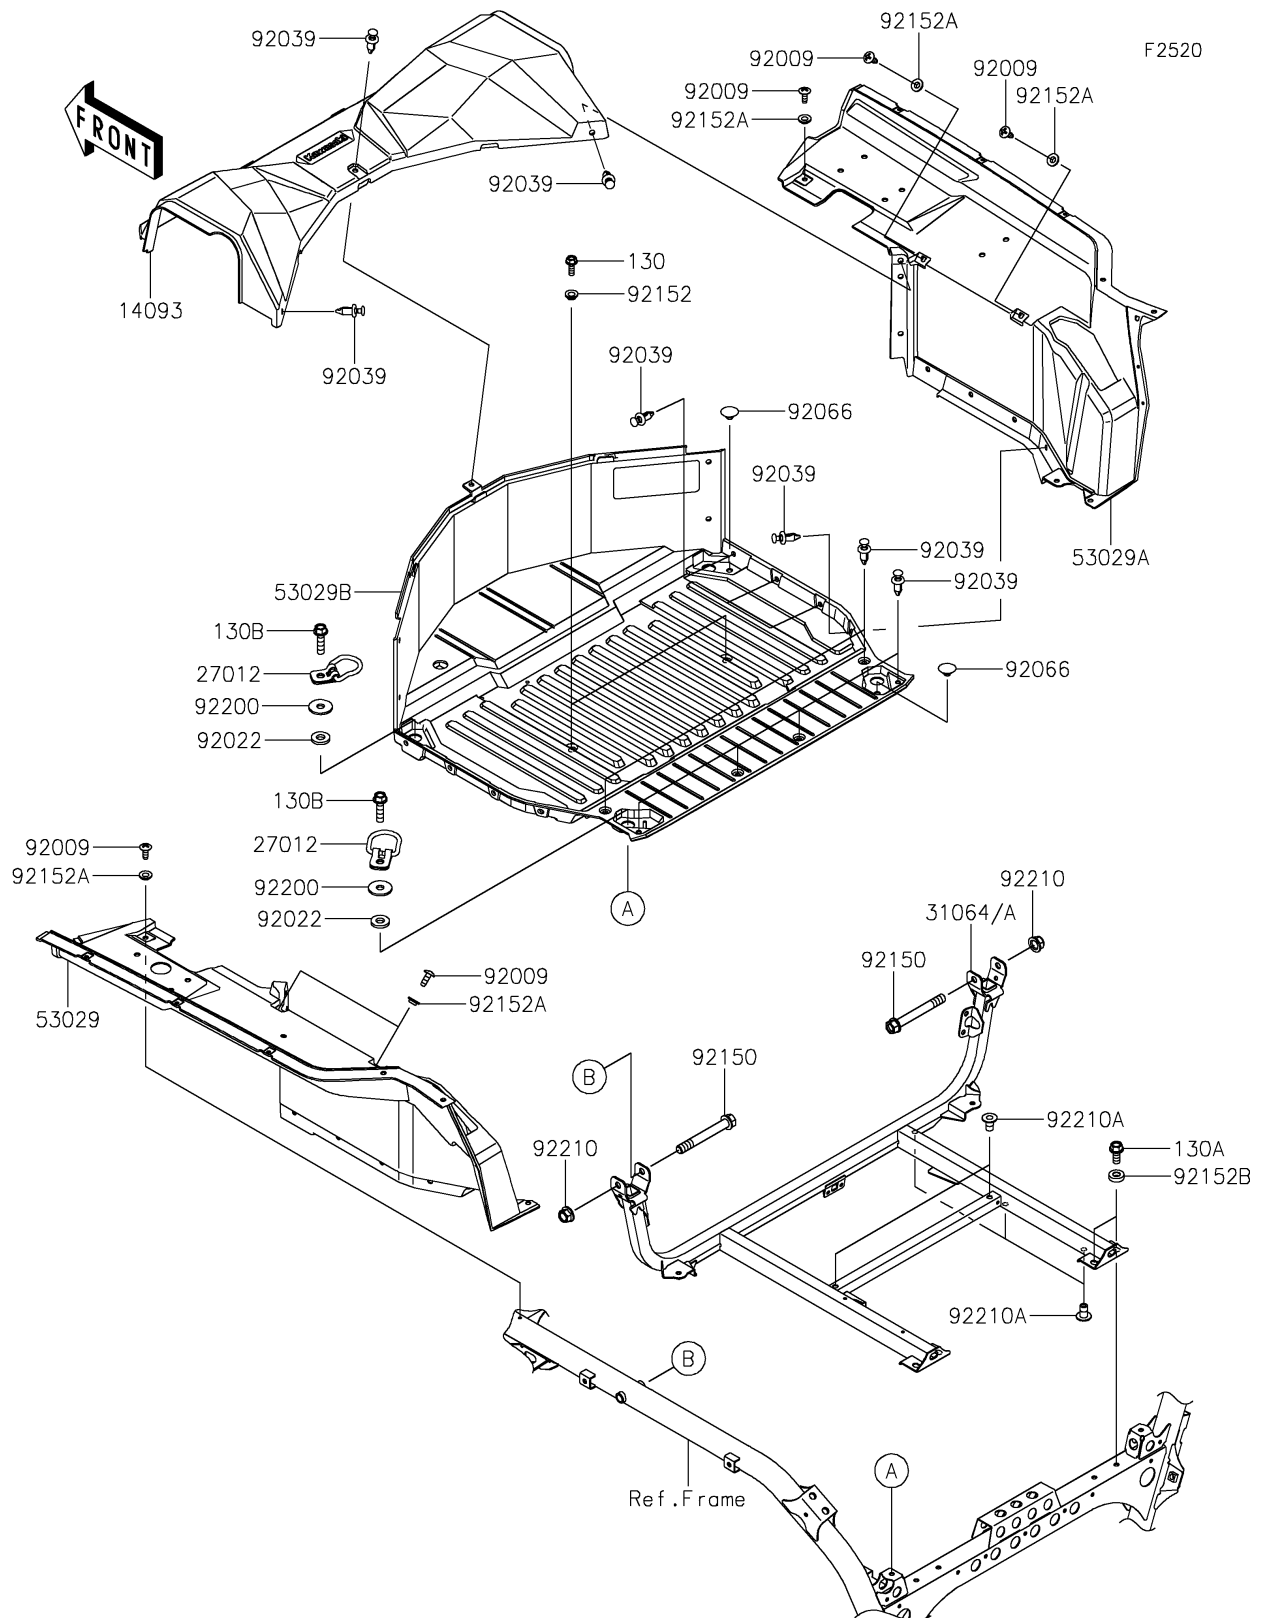

2026 Teryx KRX 1000 Blackout Edition

PARTS DIAGRAM

Carrier(s)

2026 Teryx KRX 1000 Blackout Edition

Kawasaki
Let the Good Times Roll®

PARTS LIST

Carrier(s)

ITEM NAME	PART NUMBER	QUANTITY
COVER,MAINTENANCE (Ref # 14093)	14093-0799	1
HOOK (Ref # 27012)	27012-0863	4
PIPE-COMP,RR CARRIER FRAME (Ref # 31064)	31064-0791	1
CARRIER,LH (Ref # 53029)	53029-0360	1
CARRIER,RH (Ref # 53029A)	53029-0361	1
CARRIER,BASE (Ref # 53029B)	53029-0368	1
SCREW,TAPPING,6X16 (Ref # 92009)	92009-1166	6
WASHER,10X22X3.2 (Ref # 92022)	92022-1944	4
RIVET (Ref # 92039)	92039-0865	17
PLUG (Ref # 92066)	92066-1485	2
BOLT,10X80 (Ref # 92150)	92150-1893	2
COLLAR (Ref # 92152)	92152-0224	2
COLLAR,6.3X9.5X4.1 (Ref # 92152A)	92152-1571	6
COLLAR,8.2X18X5 (Ref # 92152B)	92152-1848	4
WASHER,9X28X2.3 (Ref # 92200)	92200-1951	4
NUT,LOCK,FLANGED,10MM (Ref # 92210)	92210-0276	2
NUT,LARGE FLANGE,6MM,L=16.5 (Ref # 92210A)	92210-1623	5
BOLT-FLANGED,6X18 (Ref # 130)	130CA0618	2
BOLT-FLANGED,8X18 (Ref # 130A)	130CA0818	4
BOLT-FLANGED,8X30 (Ref # 130B)	130CA0830	4