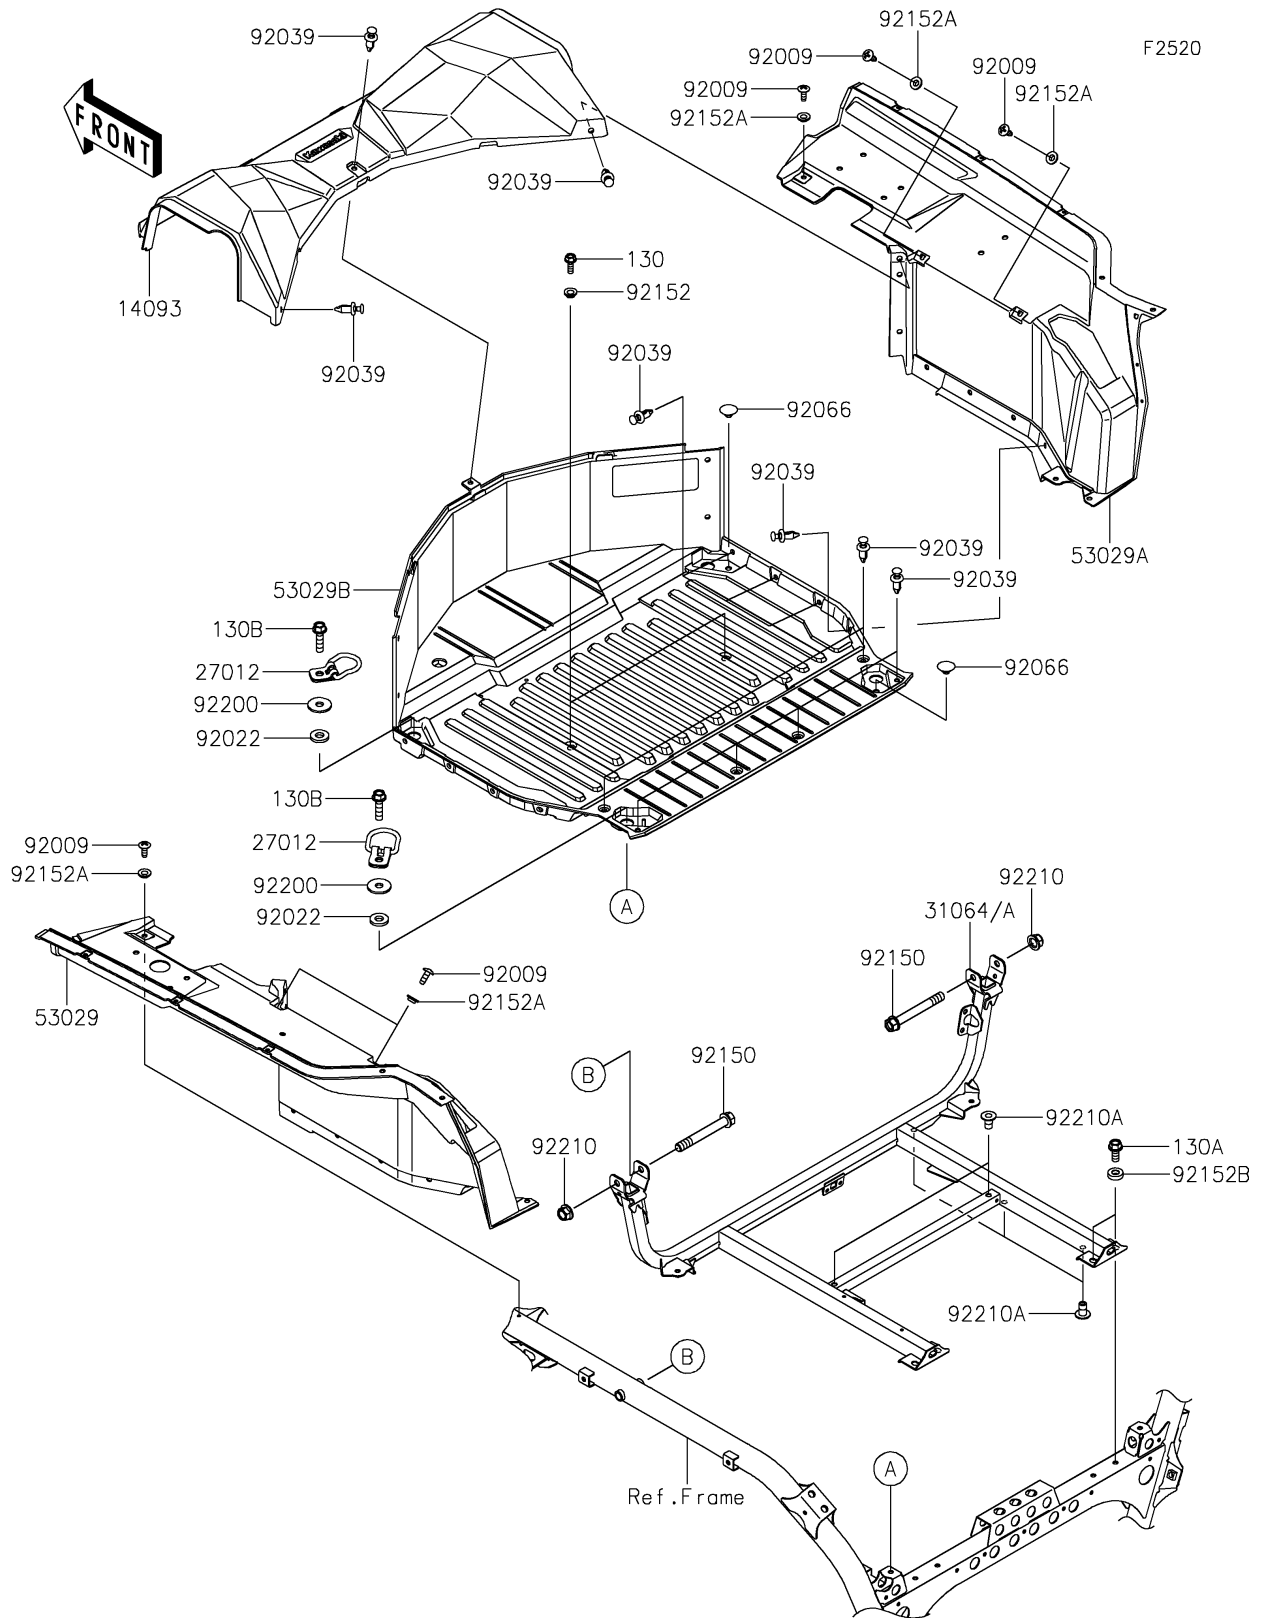

2026 TERYX KRX® 1000 BLACKOUT EDITION

PARTS DIAGRAM

Carrier(s)

2026 TERYX KRX® 1000 BLACKOUT EDITION

Kawasaki
Let the Good Times Roll®

PARTS LIST

Carrier(s)

ITEM NAME	PART NUMBER	QUANTITY
COVER,MAINTENANCE (Ref # 14093)	14093-0799	1
HOOK (Ref # 27012)	27012-0863	4
PIPE-COMP,RR CARRIER FRAME (Ref # 31064)	31064-0791	1
CARRIER,LH (Ref # 53029)	53029-0360	1
CARRIER,RH (Ref # 53029A)	53029-0361	1
CARRIER,BASE (Ref # 53029B)	53029-0368	1
SCREW,TAPPING,6X16 (Ref # 92009)	92009-1166	6
WASHER,10X22X3.2 (Ref # 92022)	92022-1944	4
RIVET (Ref # 92039)	92039-0865	17
PLUG (Ref # 92066)	92066-1485	2
BOLT,10X80 (Ref # 92150)	92150-1893	2
COLLAR (Ref # 92152)	92152-0224	2
COLLAR,6.3X9.5X4.1 (Ref # 92152A)	92152-1571	6
COLLAR,8.2X18X5 (Ref # 92152B)	92152-1848	4
WASHER,9X28X2.3 (Ref # 92200)	92200-1951	4
NUT,LOCK,FLANGED,10MM (Ref # 92210)	92210-0276	2
NUT,LARGE FLANGE,6MM,L=16.5 (Ref # 92210A)	92210-1623	5
BOLT-FLANGED,6X18 (Ref # 130)	130CA0618	2
BOLT-FLANGED,8X18 (Ref # 130A)	130CA0818	4
BOLT-FLANGED,8X30 (Ref # 130B)	130CA0830	4