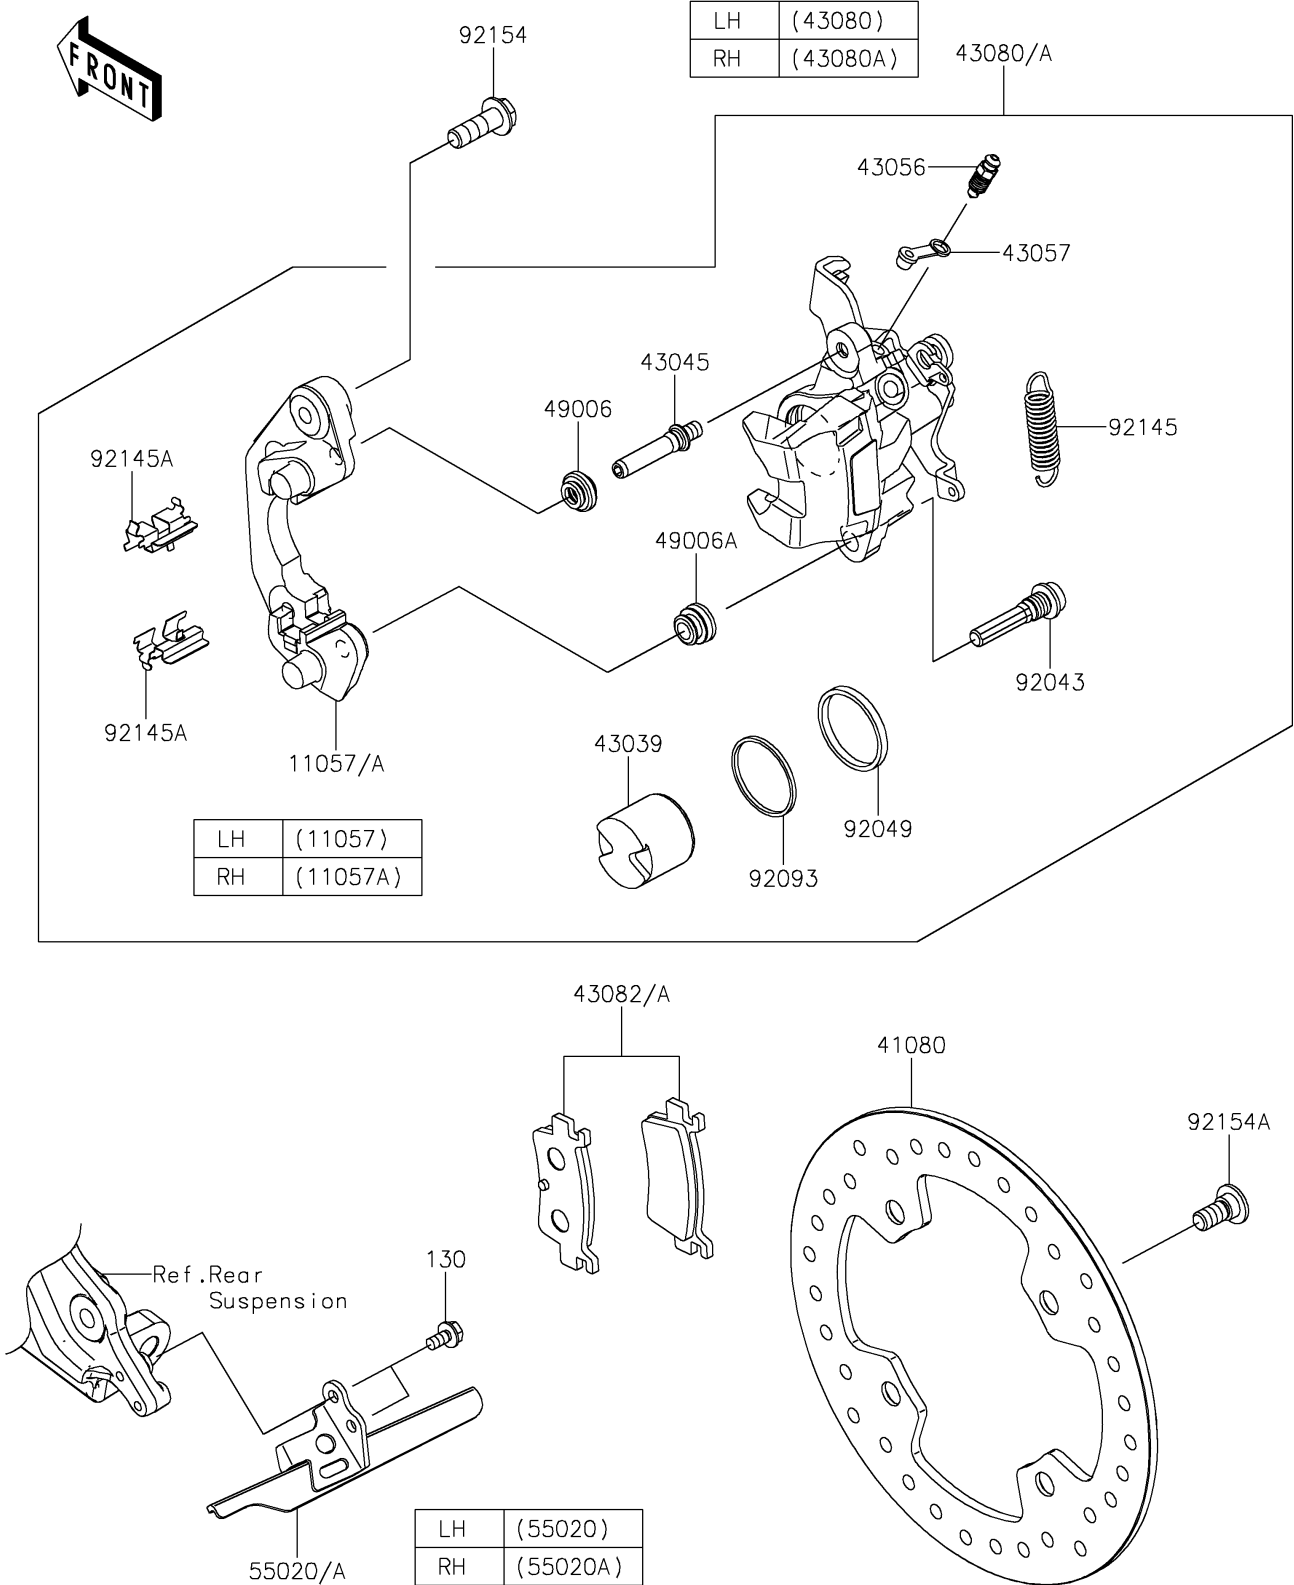

# 2026 TERYX KRX® 1000 BLACKOUT EDITION

## PARTS DIAGRAM

### Rear Brake

F2294

## PARTS LIST Rear Brake

ITEM NAME	PART NUMBER	QUANTITY
-----------	-------------	----------

---