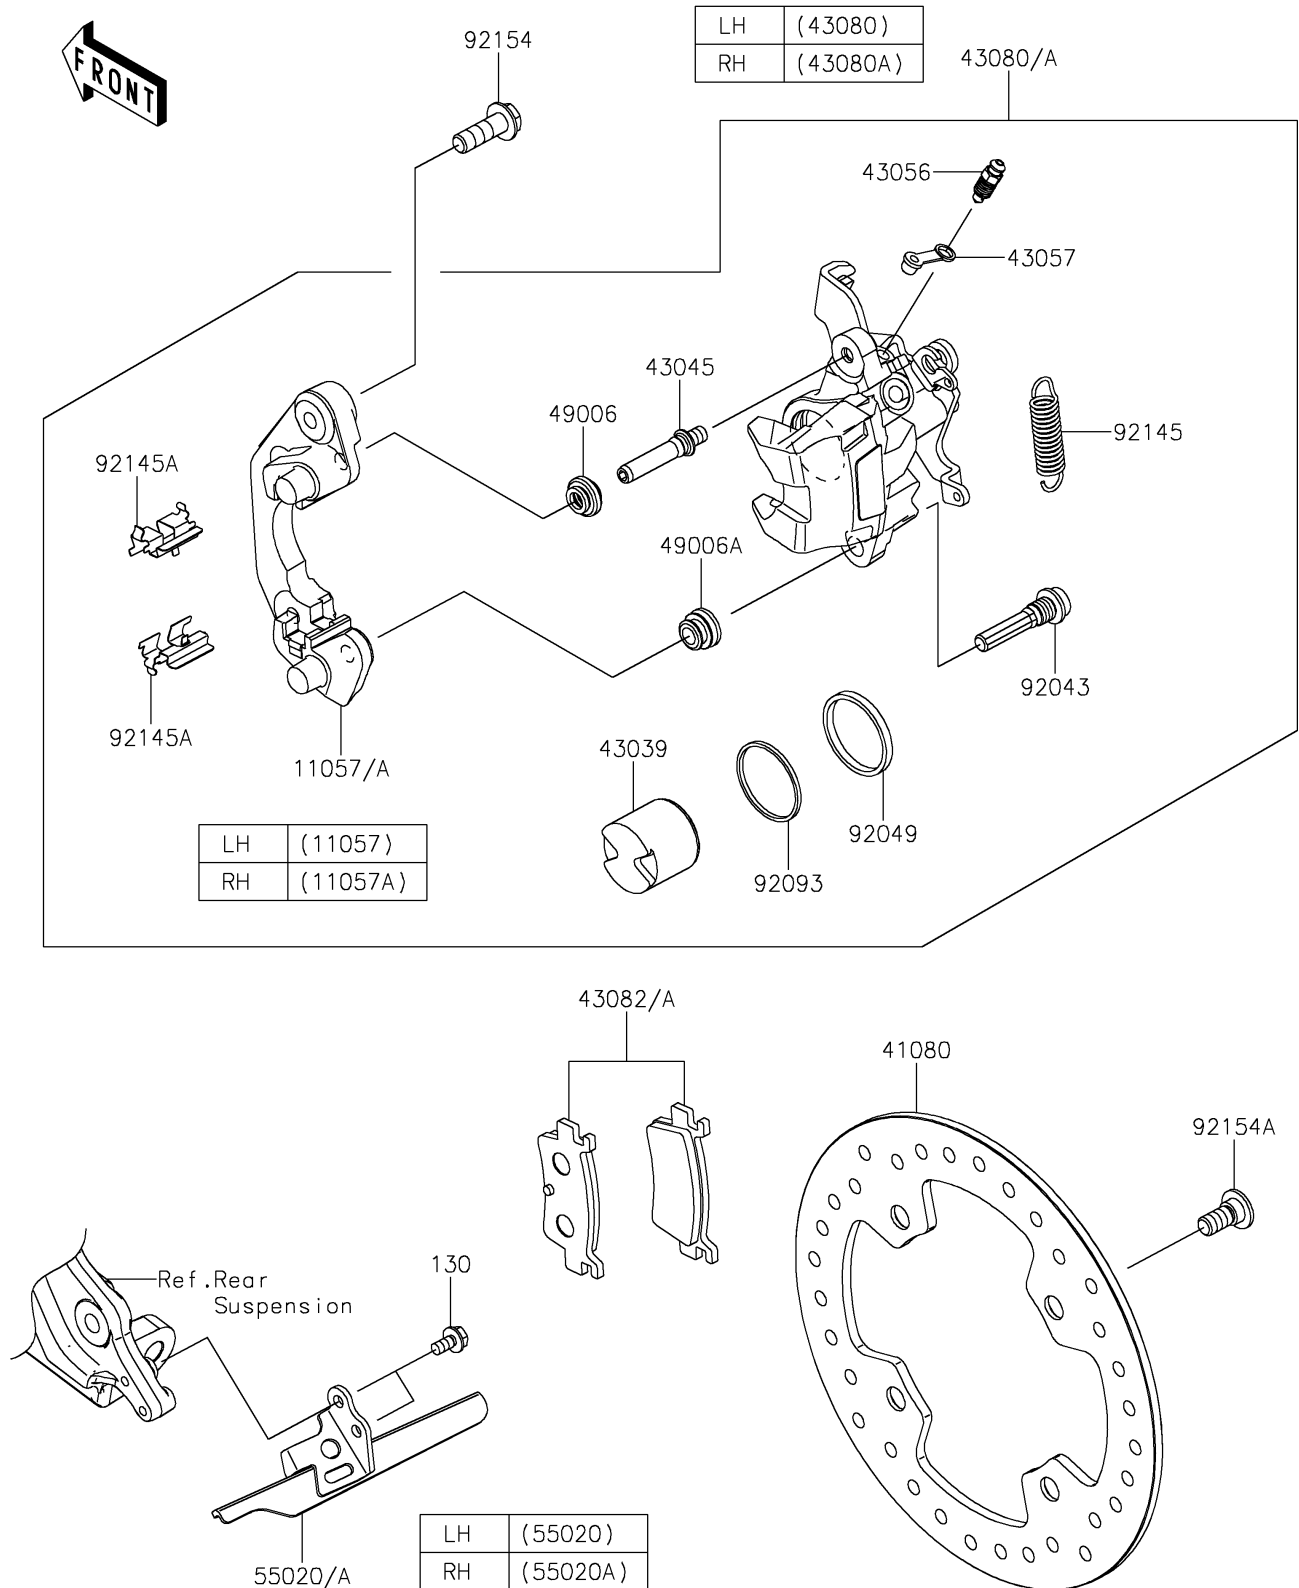

2025 Teryx KRX 1000 Blackout Edition

PARTS DIAGRAM

Rear Brake

F2294

2025 Teryx KRX 1000 Blackout Edition

PARTS LIST

Rear Brake

ITEM NAME	PART NUMBER	QUANTITY
-----------	-------------	----------
