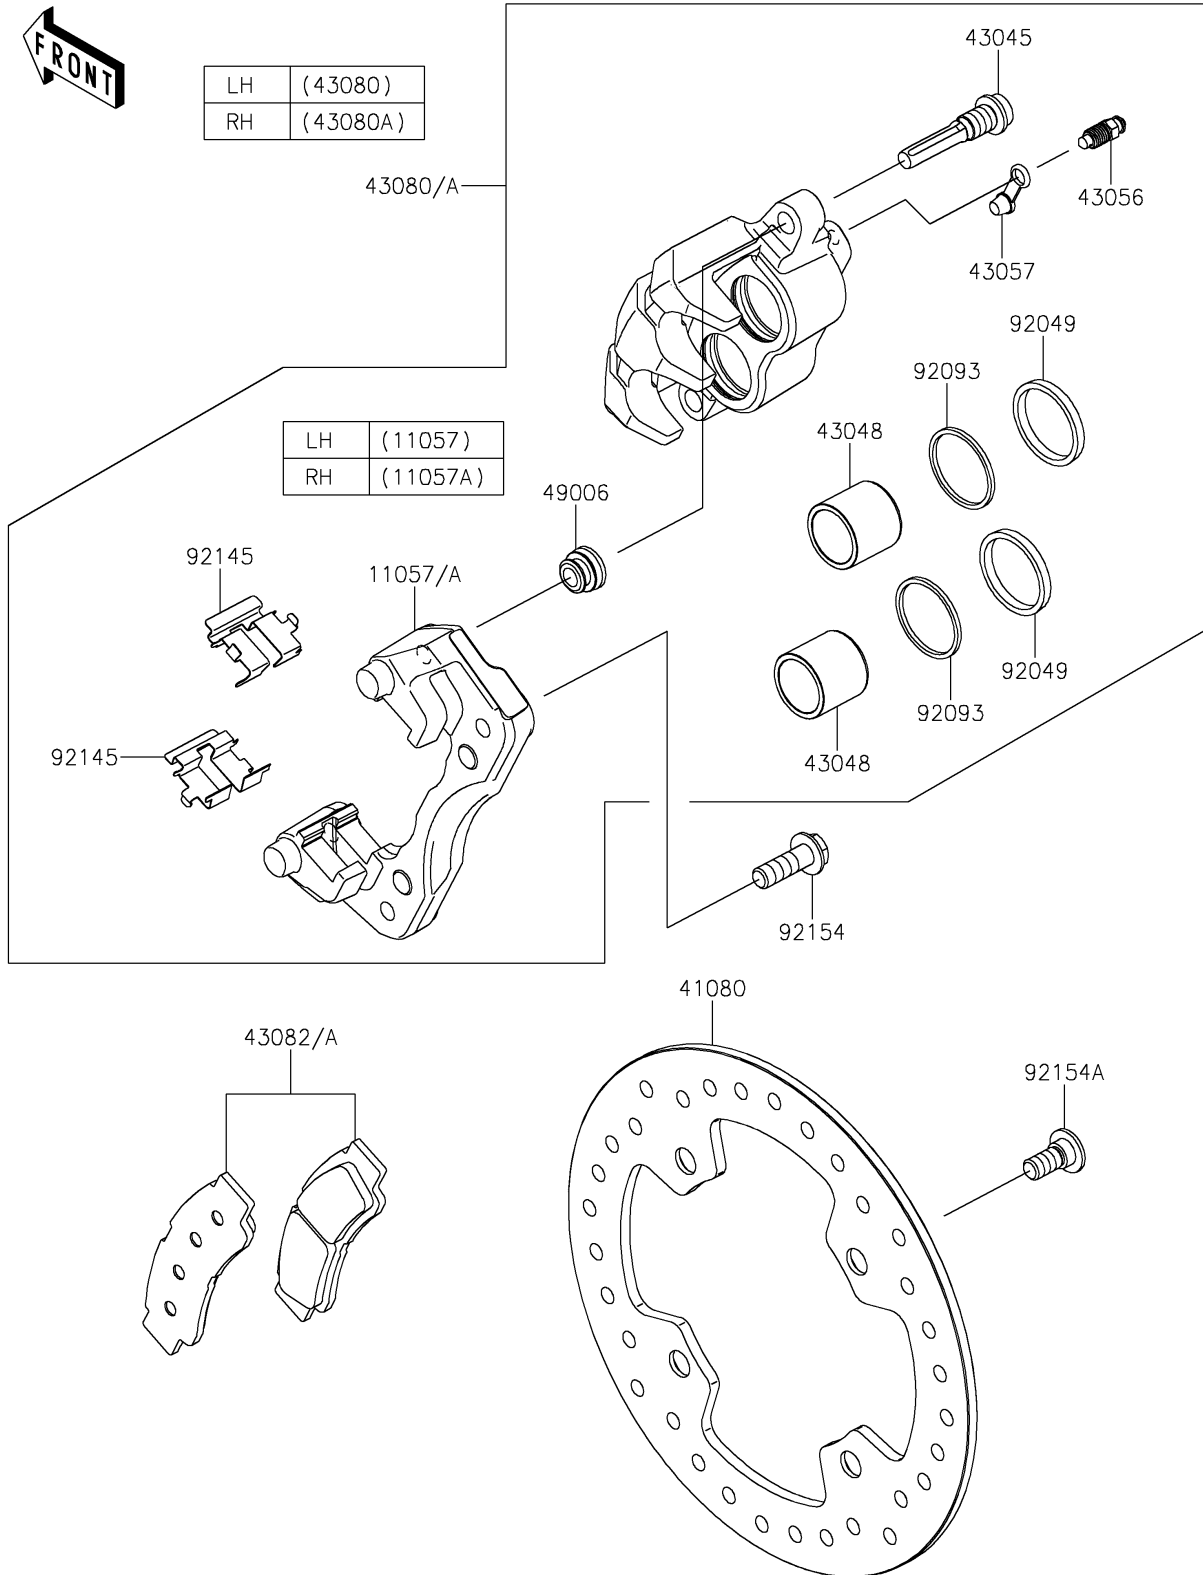

2025 Teryx KRX 1000 Blackout Edition

PARTS DIAGRAM

Front Brake

F2292

2025 Teryx KRX 1000 Blackout Edition

PARTS LIST Front Brake

ITEM NAME	PART NUMBER	QUANTITY
-----------	-------------	----------
