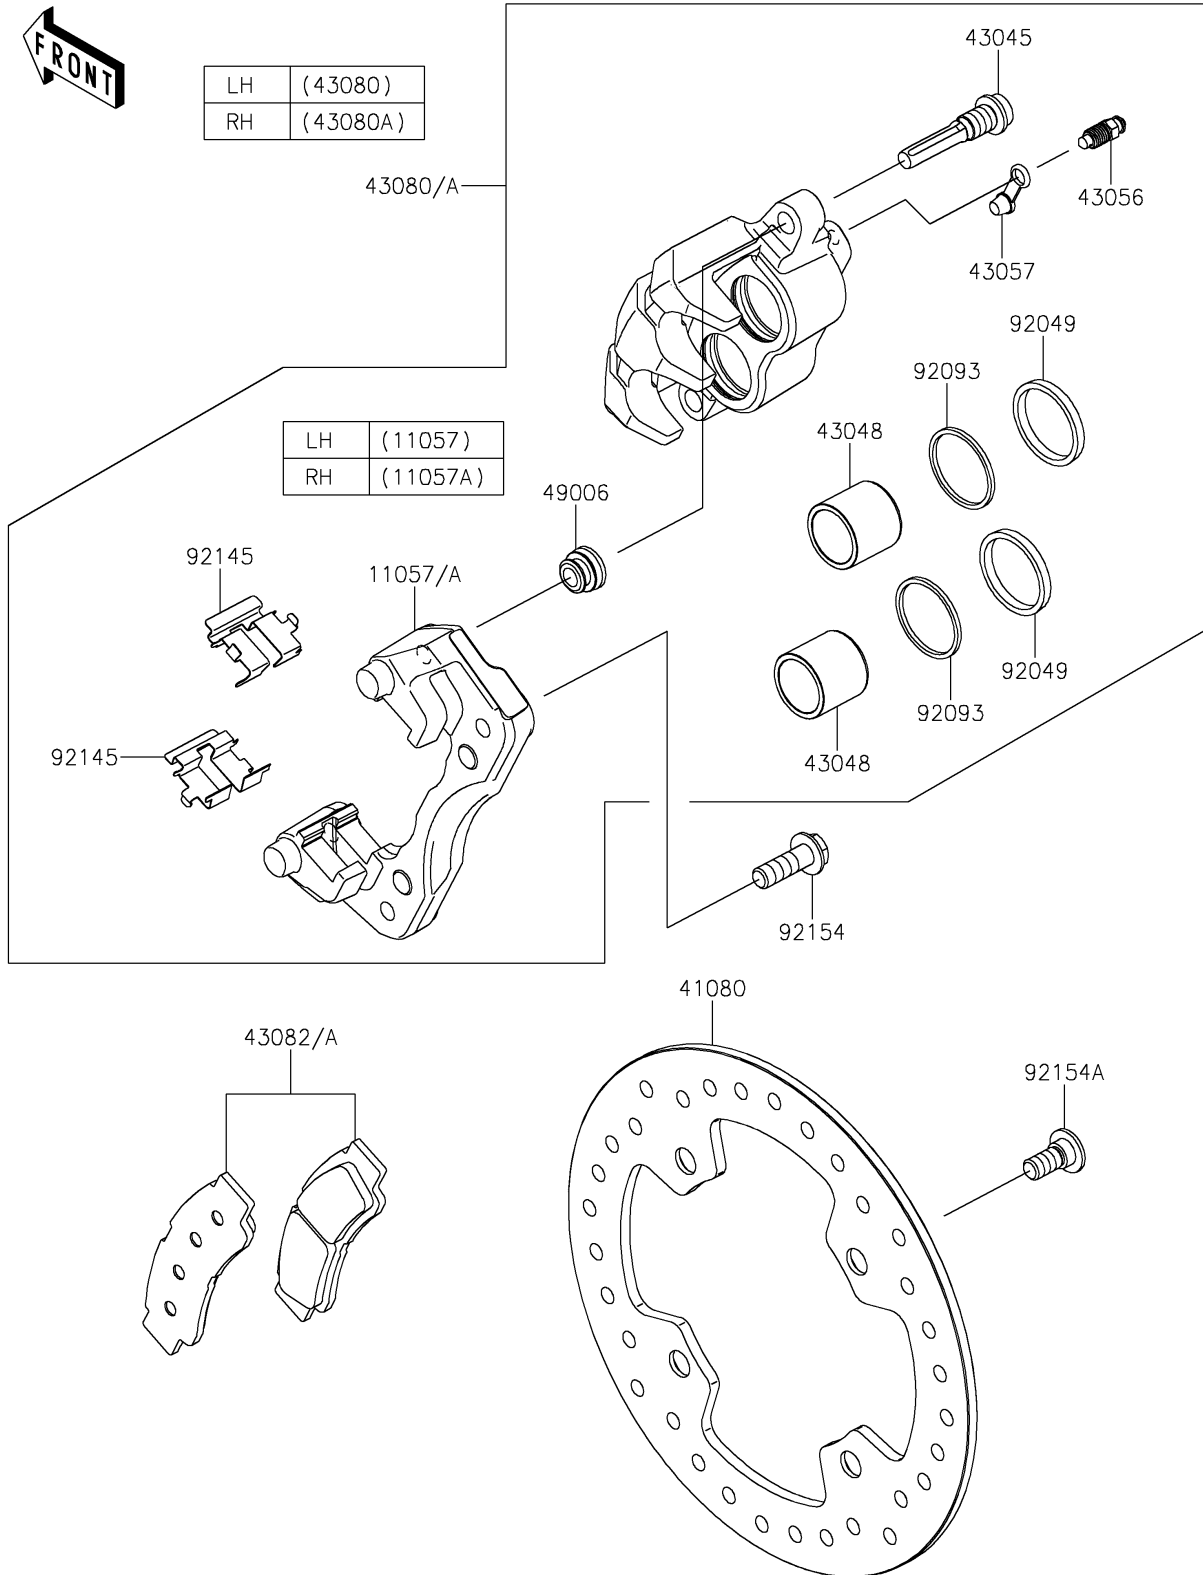

# 2025 TERYX KRX® 1000 BLACKOUT EDITION

## PARTS DIAGRAM

### Front Brake

F2292

## PARTS LIST Front Brake

ITEM NAME	PART NUMBER	QUANTITY
-----------	-------------	----------

---