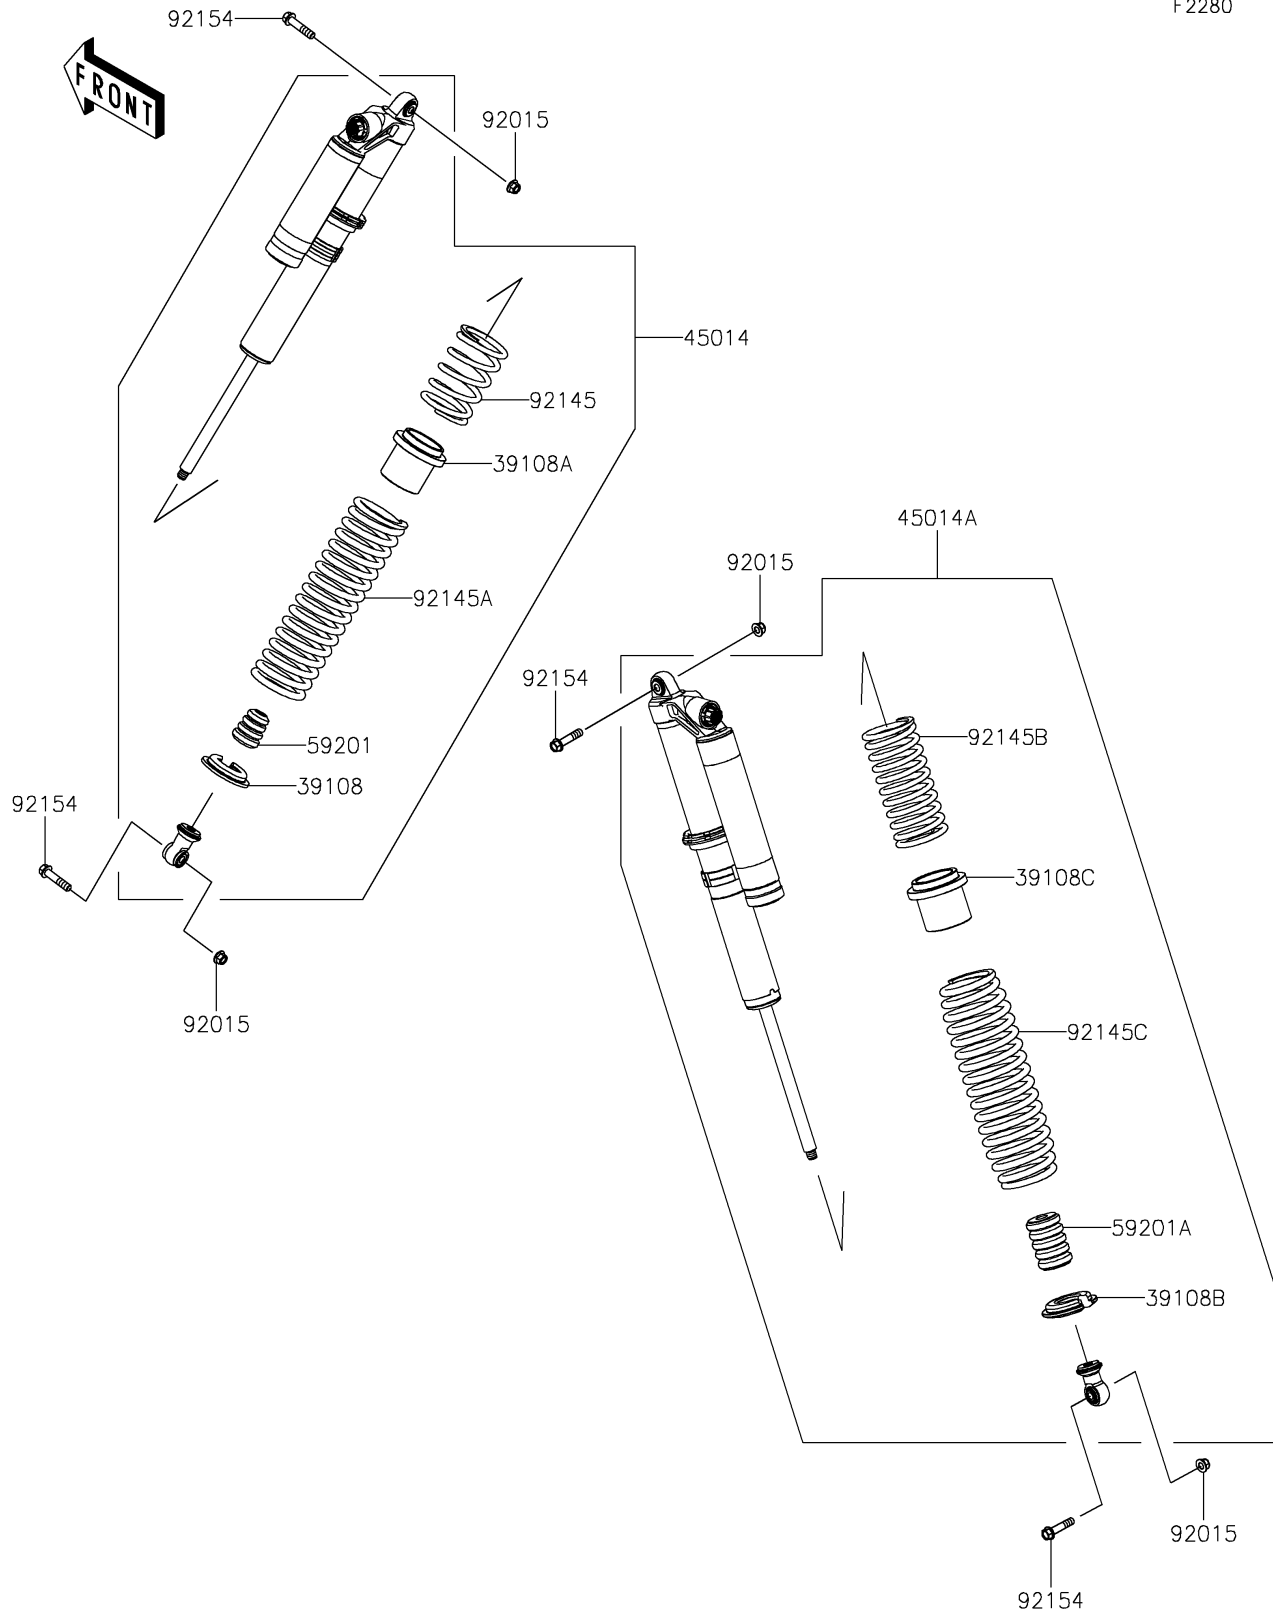

2025 Teryx KRX 1000 Blackout Edition

PARTS DIAGRAM

Shock Absorber(s)

F2280

2025 Teryx KRX 1000 Blackout Edition

PARTS LIST

Shock Absorber(s)

ITEM NAME

PART NUMBER

QUANTITY
