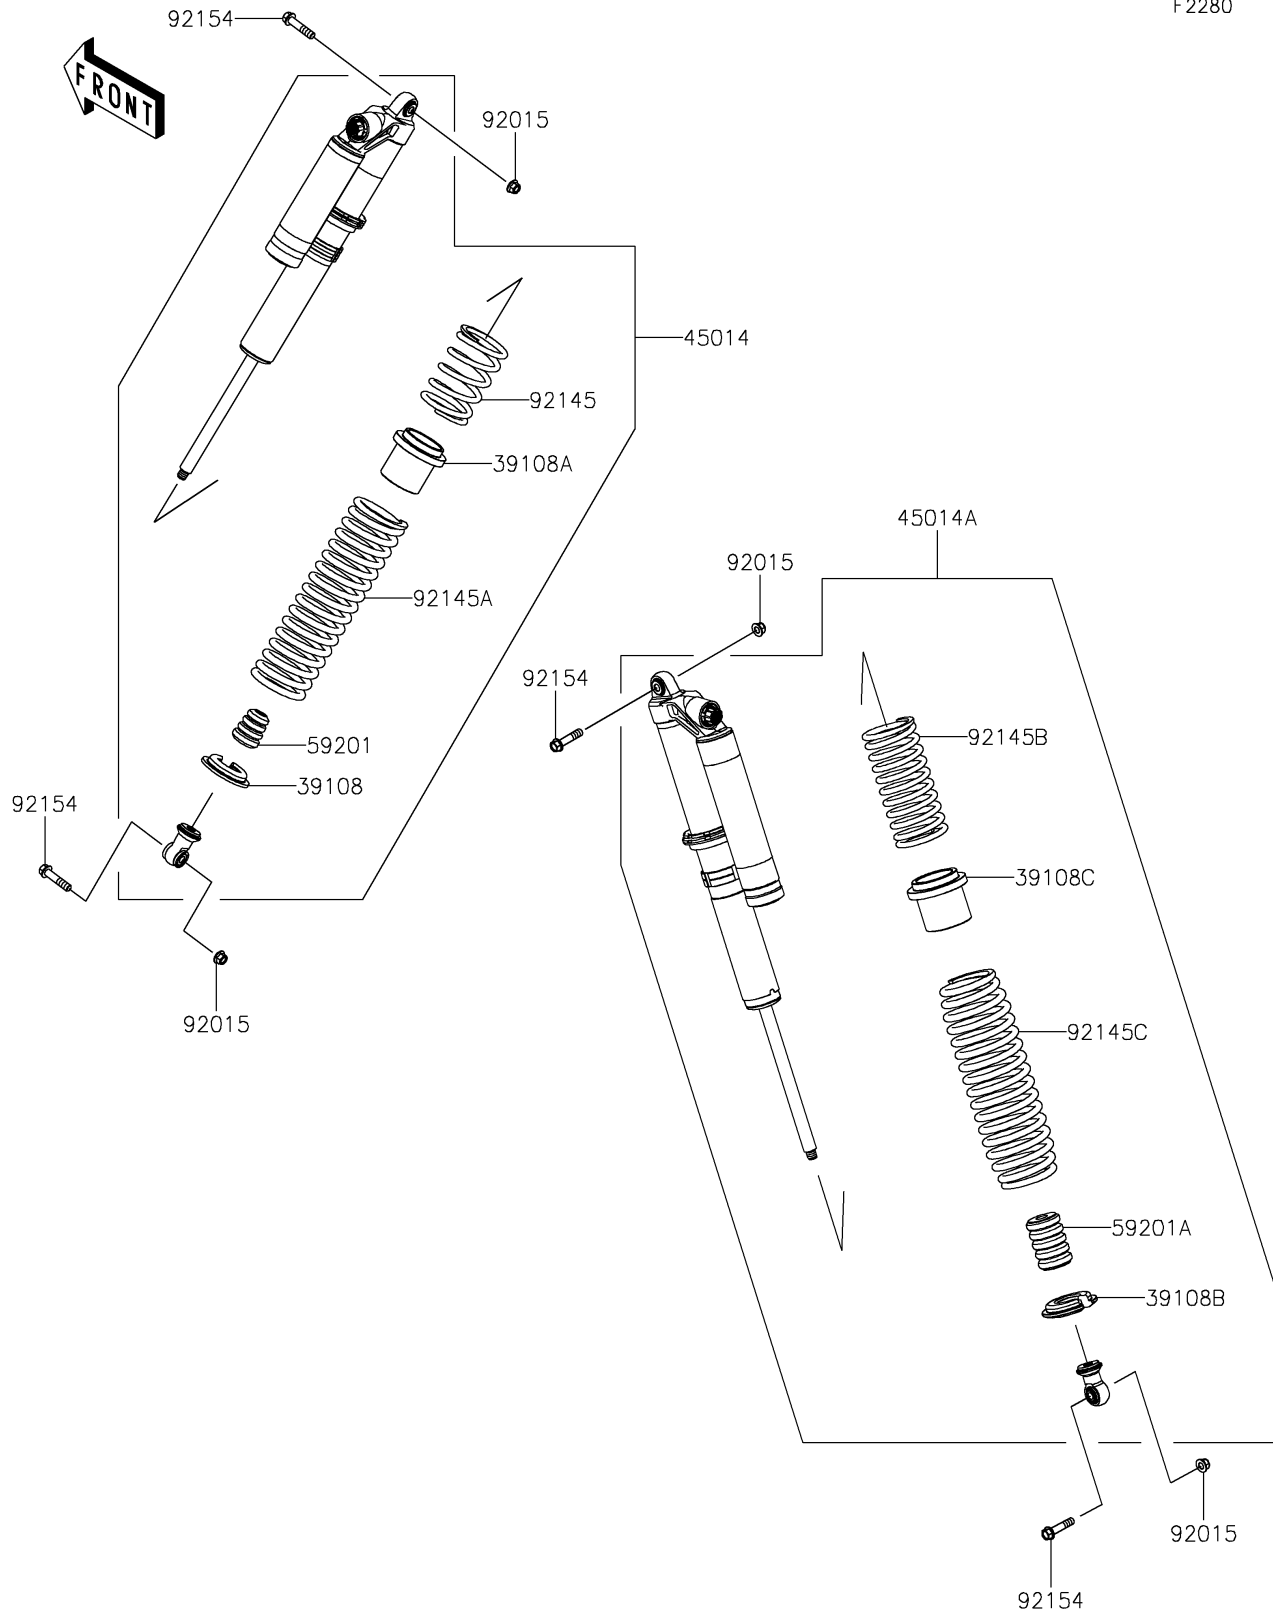

2025 TERYX KRX® 1000 BLACKOUT EDITION

PARTS DIAGRAM

Shock Absorber(s)

F2280

2025 TERYX KRX[®] 1000 BLACKOUT EDITION

PARTS LIST

Shock Absorber(s)

ITEM NAME

PART NUMBER

QUANTITY
