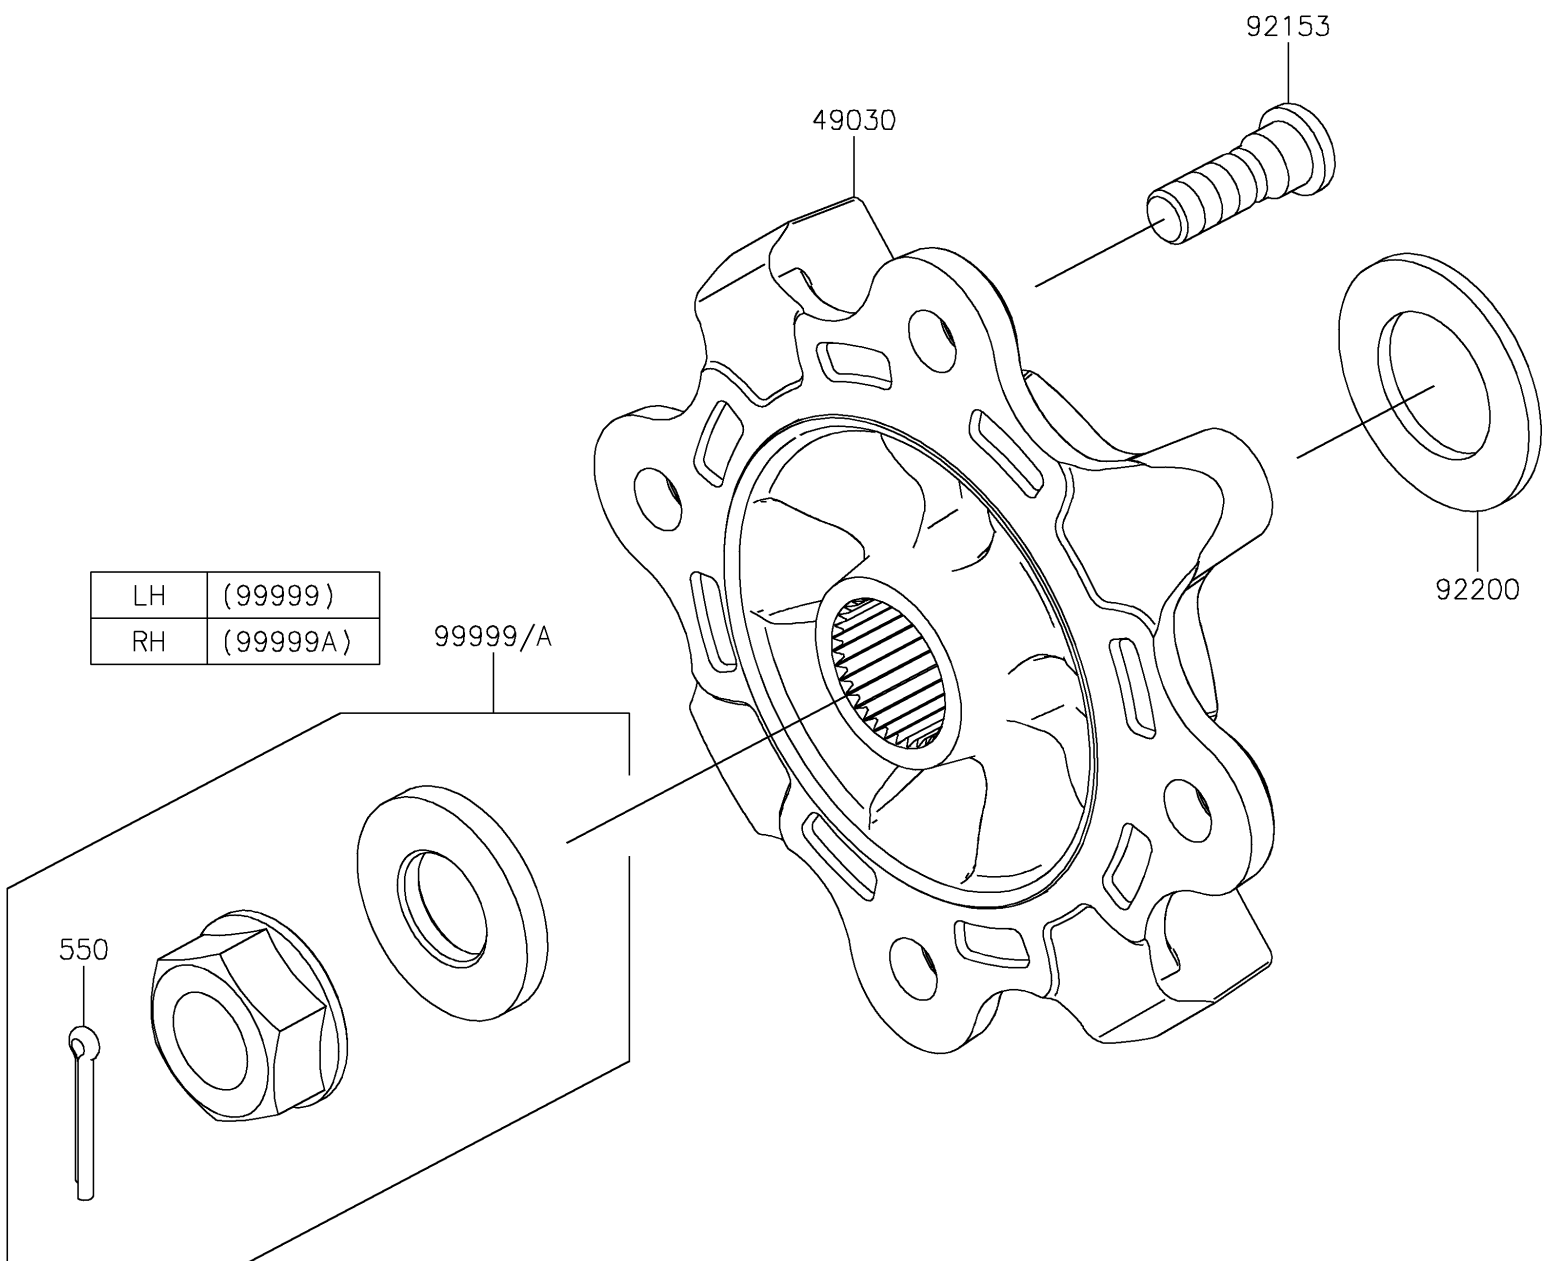

2025 Teryx KRX 1000 Blackout Edition

PARTS DIAGRAM

Rear Hubs/Brakes

F2240

2025 Teryx KRX 1000 Blackout Edition

PARTS LIST

Rear Hubs/Brakes

ITEM NAME	PART NUMBER	QUANTITY
-----------	-------------	----------
