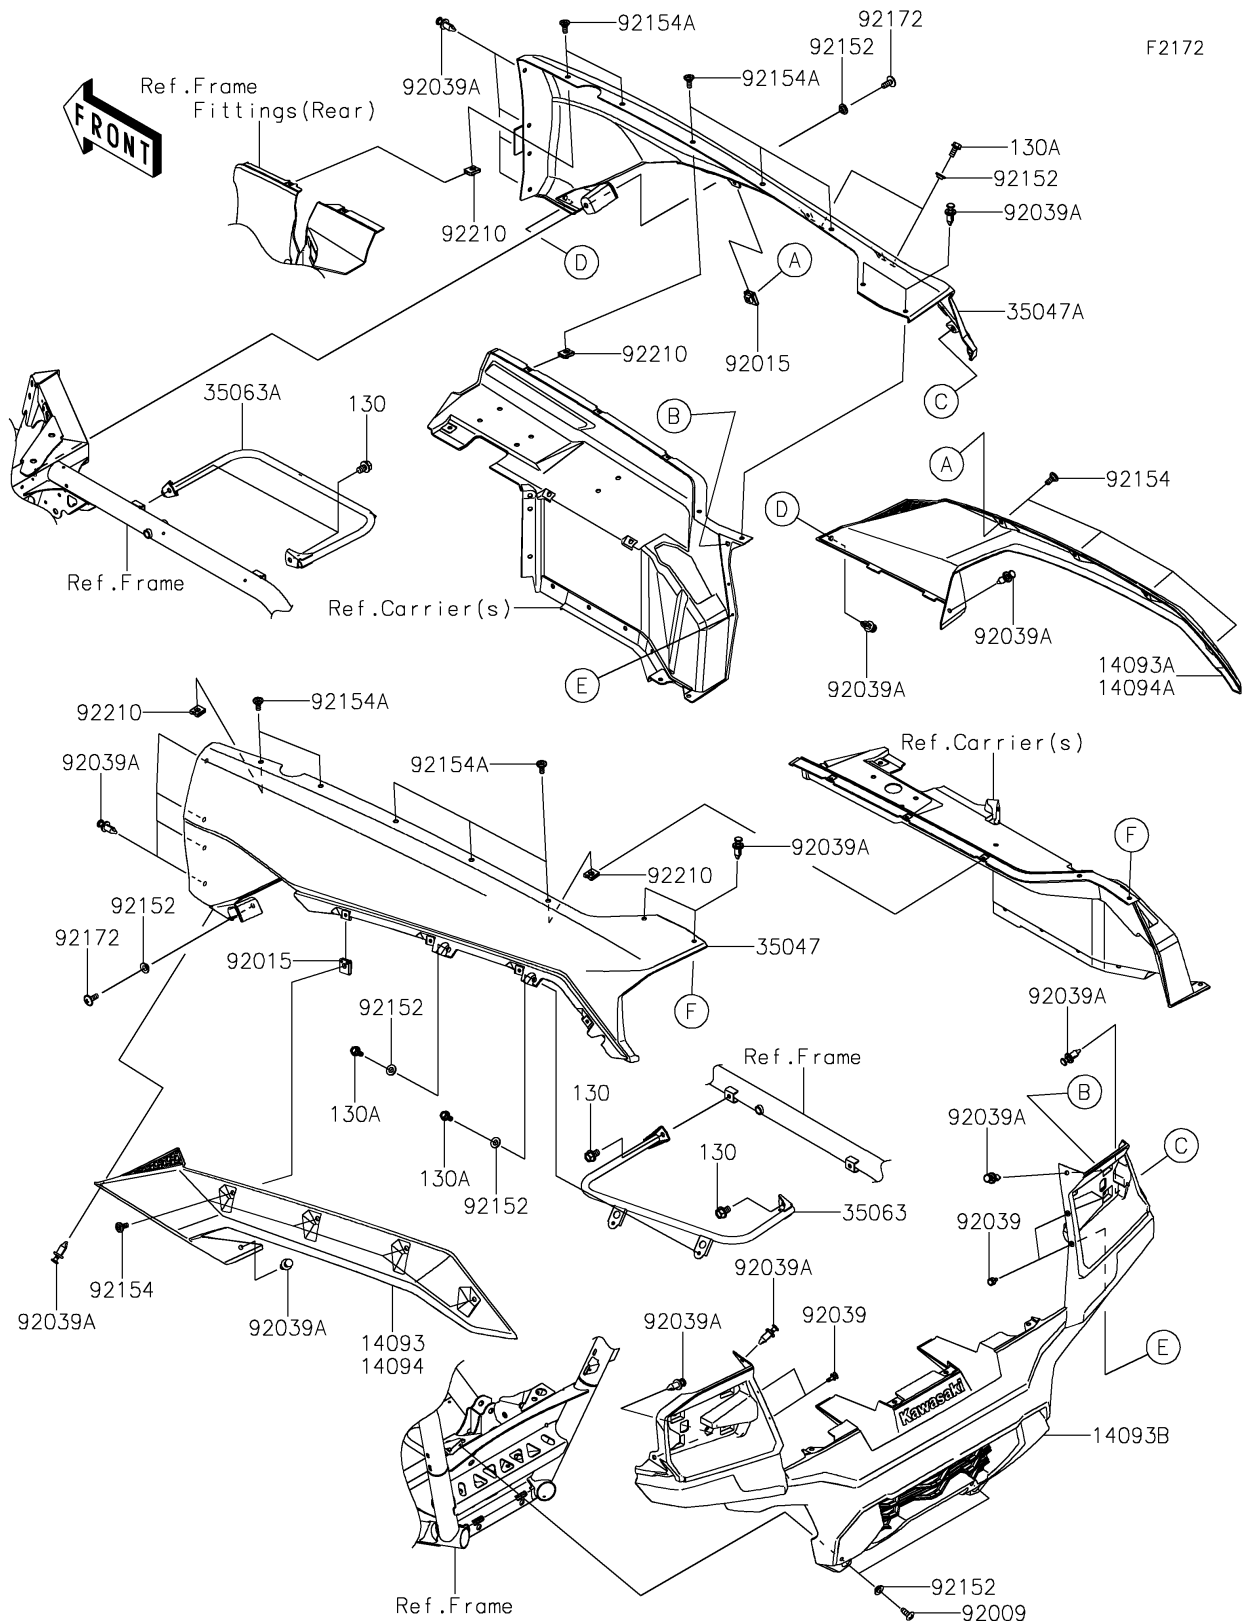

2026 TERYX KRX® 1000 BLACKOUT EDITION

PARTS DIAGRAM

Rear Fender(s)