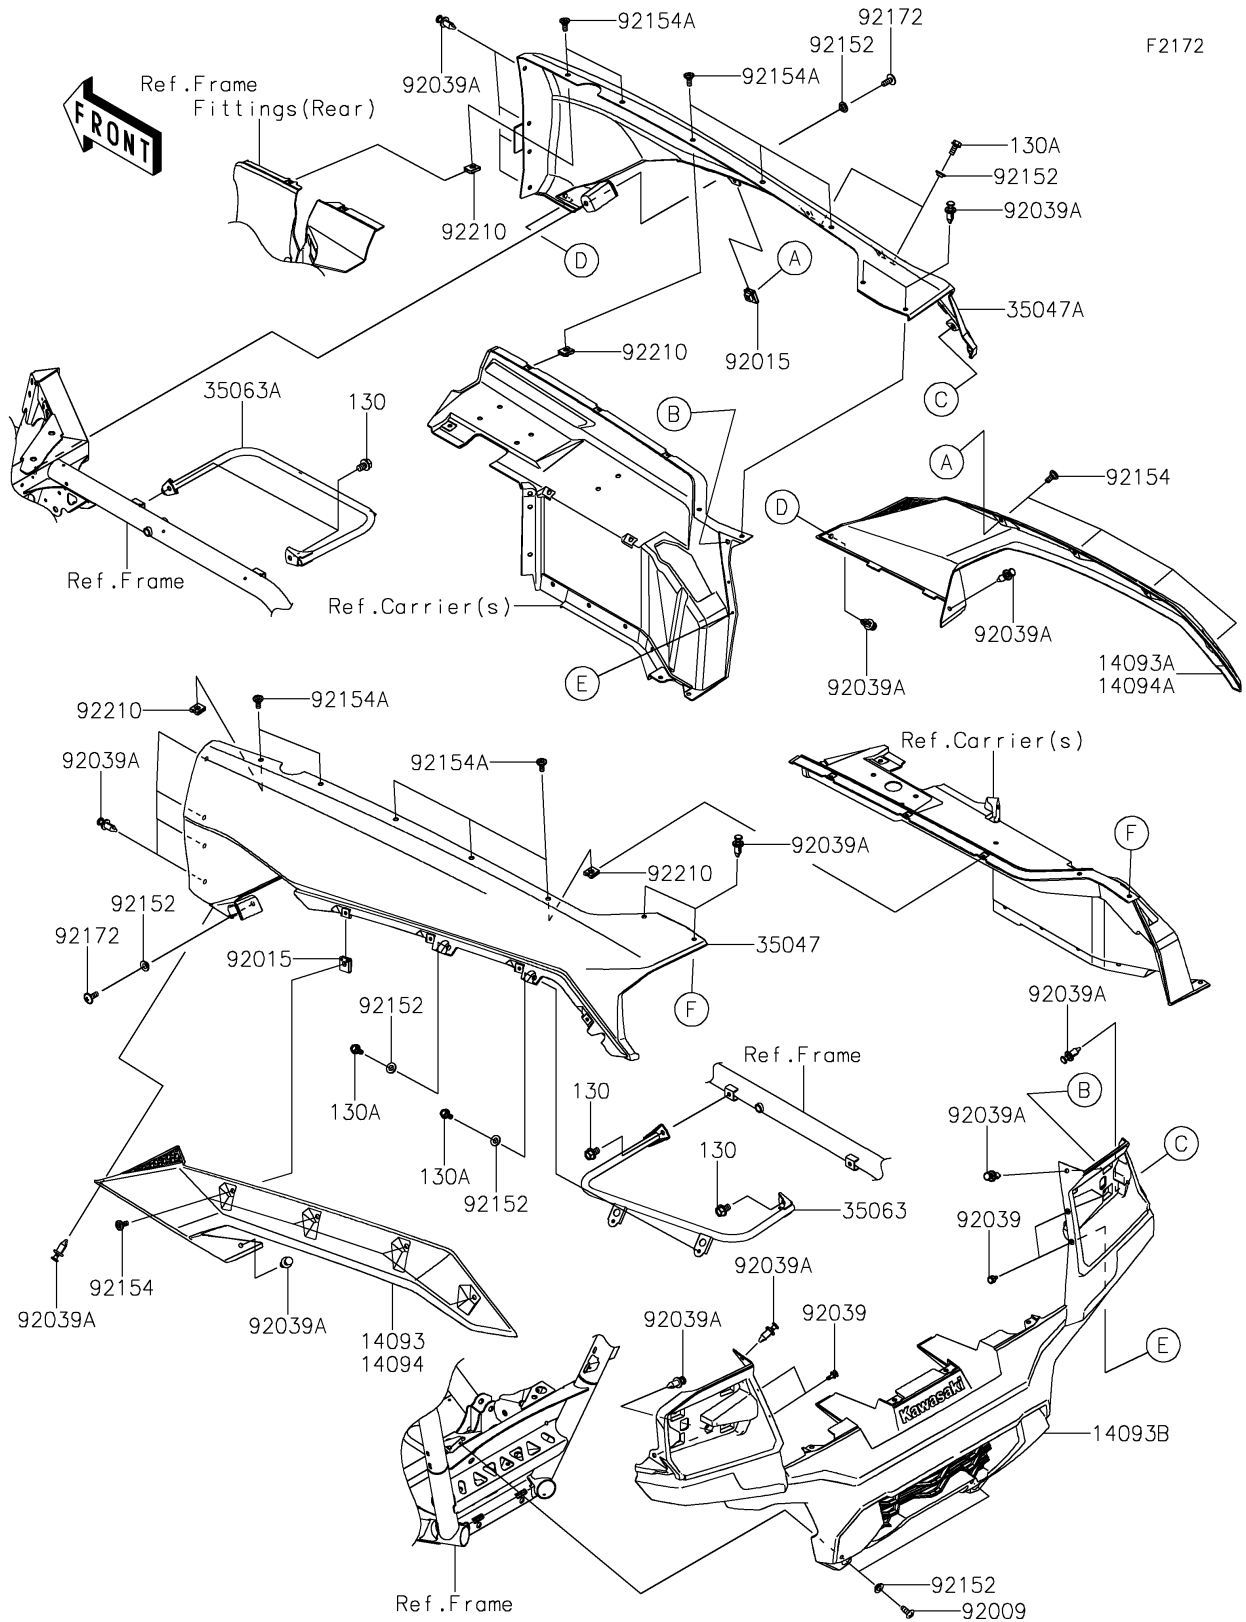

2026 TERYX KRX® 1000 BLACKOUT EDITION

PARTS DIAGRAM

Rear Fender(s)

2026 TERYX KRX® 1000 BLACKOUT EDITION

Kawasaki
Let the Good Times Roll®

PARTS LIST

Rear Fender(s)

ITEM NAME	PART NUMBER	QUANTITY
COVER,FLAP,LH (Ref # 14093)	14093-0796	1
COVER,FLAP,RH (Ref # 14093A)	14093-0797	1
COVER,TAIL (Ref # 14093B)	14093-0798	1
FENDER-REAR,LH,F.EBONY (Ref # 35047)	35047-0015-45L	1
FENDER-REAR,RH,F.EBONY (Ref # 35047A)	35047-0016-45L	1
STAY,LH (Ref # 35063)	35063-1462	1
STAY,RH (Ref # 35063A)	35063-1463	1
SCREW,TAPPING,6X16 (Ref # 92009)	92009-1166	2
NUT,CLAMP,6MM (Ref # 92015)	92015-1678	8
RIVET (Ref # 92039)	92039-0046	4
RIVET (Ref # 92039A)	92039-0865	20
COLLAR,6.3X9.5X4.1 (Ref # 92152)	92152-1571	8
BOLT (Ref # 92154)	92154-2474	8
BOLT (Ref # 92154A)	92154-3957	10
SCREW,6X16 (Ref # 92172)	92172-0236	2
NUT (Ref # 92210)	92210-1125	10
BOLT-FLANGED,8X12 (Ref # 130)	130BA0812	4
BOLT-FLANGED,6X14 (Ref # 130A)	130CA0614	4