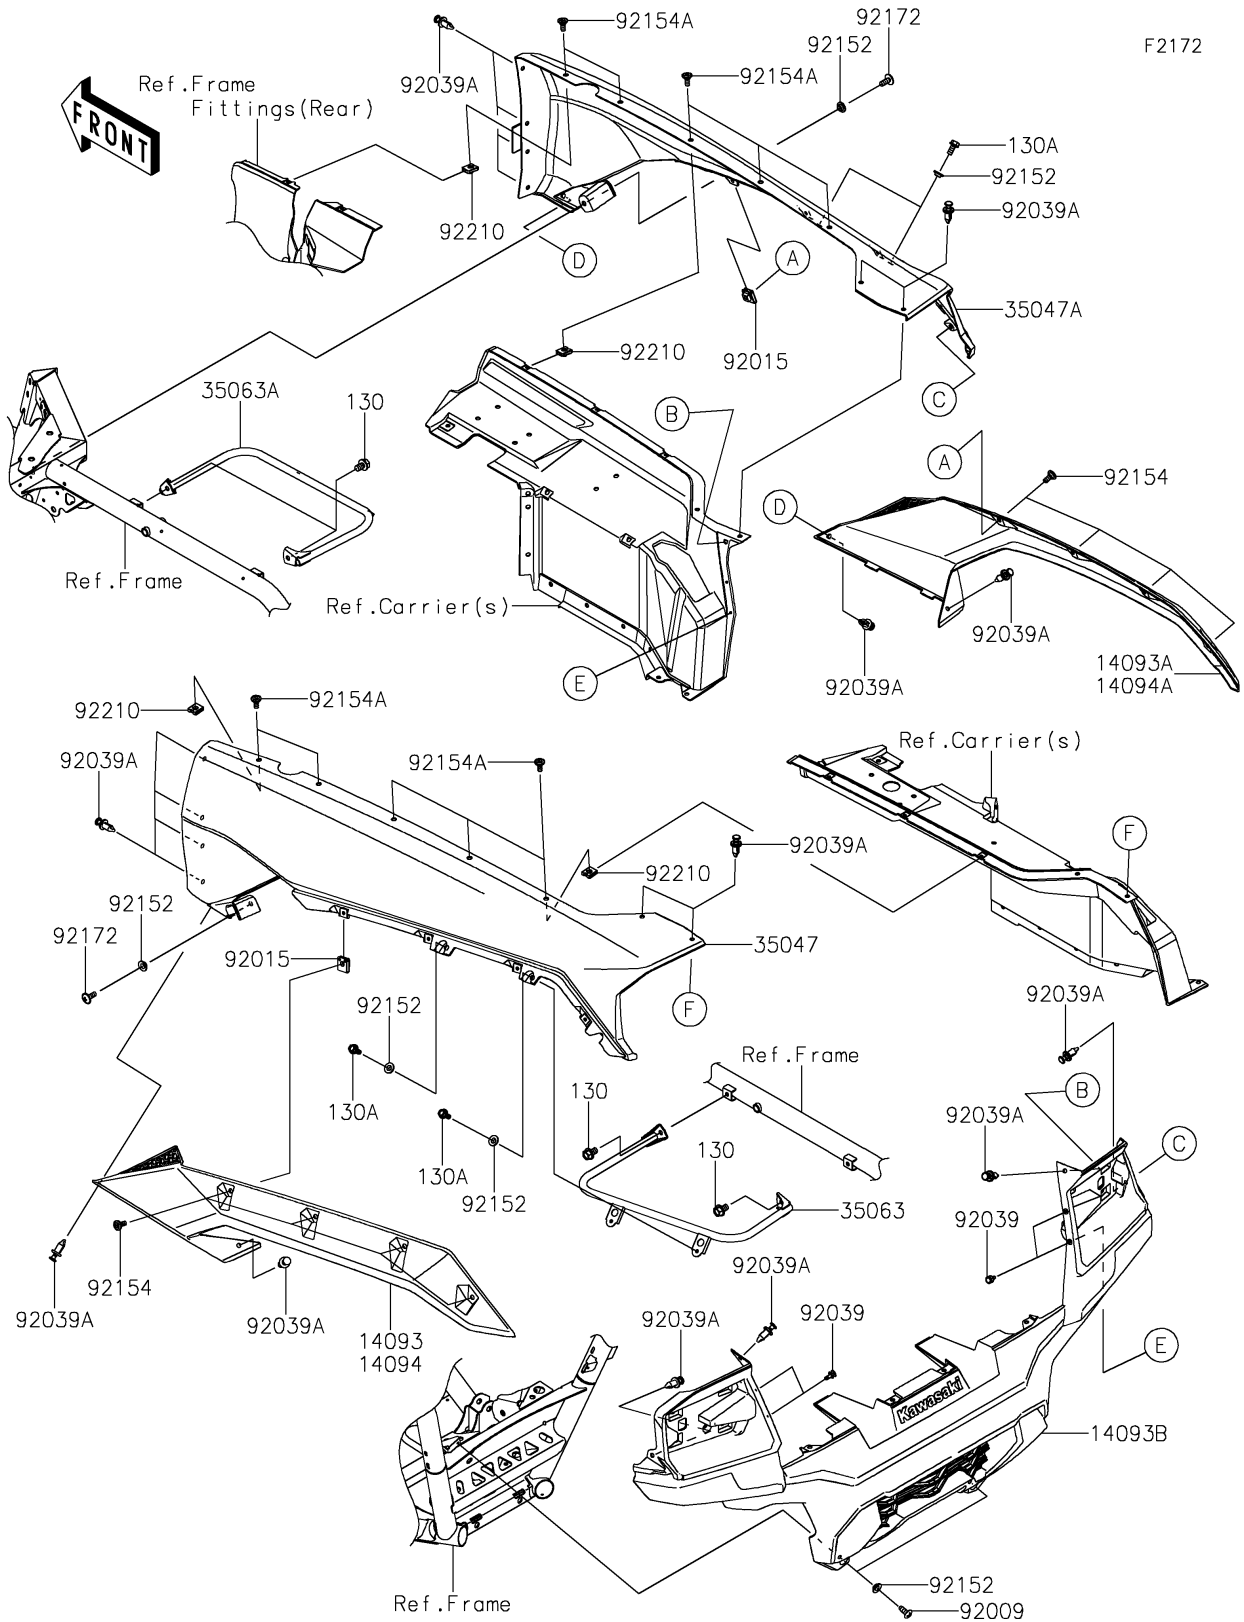

2025 TERYX KRX® 1000 BLACKOUT EDITION

PARTS DIAGRAM

Rear Fender(s)

2025 TERYX KRX® 1000 BLACKOUT EDITION

Kawasaki
Let the Good Times Roll®

PARTS LIST

Rear Fender(s)

ITEM NAME	PART NUMBER	QUANTITY
COVER,FLAP,LH (Ref # 14093)	14093-0796	1
COVER,FLAP,RH (Ref # 14093A)	14093-0797	1
COVER,TAIL (Ref # 14093B)	14093-0798	1
FENDER-REAR,LH,F.EBONY (Ref # 35047)	35047-0015-45L	1
FENDER-REAR,RH,F.EBONY (Ref # 35047A)	35047-0016-45L	1
STAY,LH (Ref # 35063)	35063-1462	1
STAY,RH (Ref # 35063A)	35063-1463	1
SCREW,TAPPING,6X16 (Ref # 92009)	92009-1166	2
NUT,CLAMP,6MM (Ref # 92015)	92015-1678	8
RIVET (Ref # 92039)	92039-0046	4
RIVET (Ref # 92039A)	92039-0865	20
COLLAR,6.3X9.5X4.1 (Ref # 92152)	92152-1571	8
BOLT (Ref # 92154)	92154-2474	8
BOLT (Ref # 92154A)	92154-3957	10
SCREW,6X16 (Ref # 92172)	92172-0236	2
NUT (Ref # 92210)	92210-1125	10
BOLT-FLANGED,8X12 (Ref # 130)	130BA0812	4
BOLT-FLANGED,6X14 (Ref # 130A)	130CA0614	4