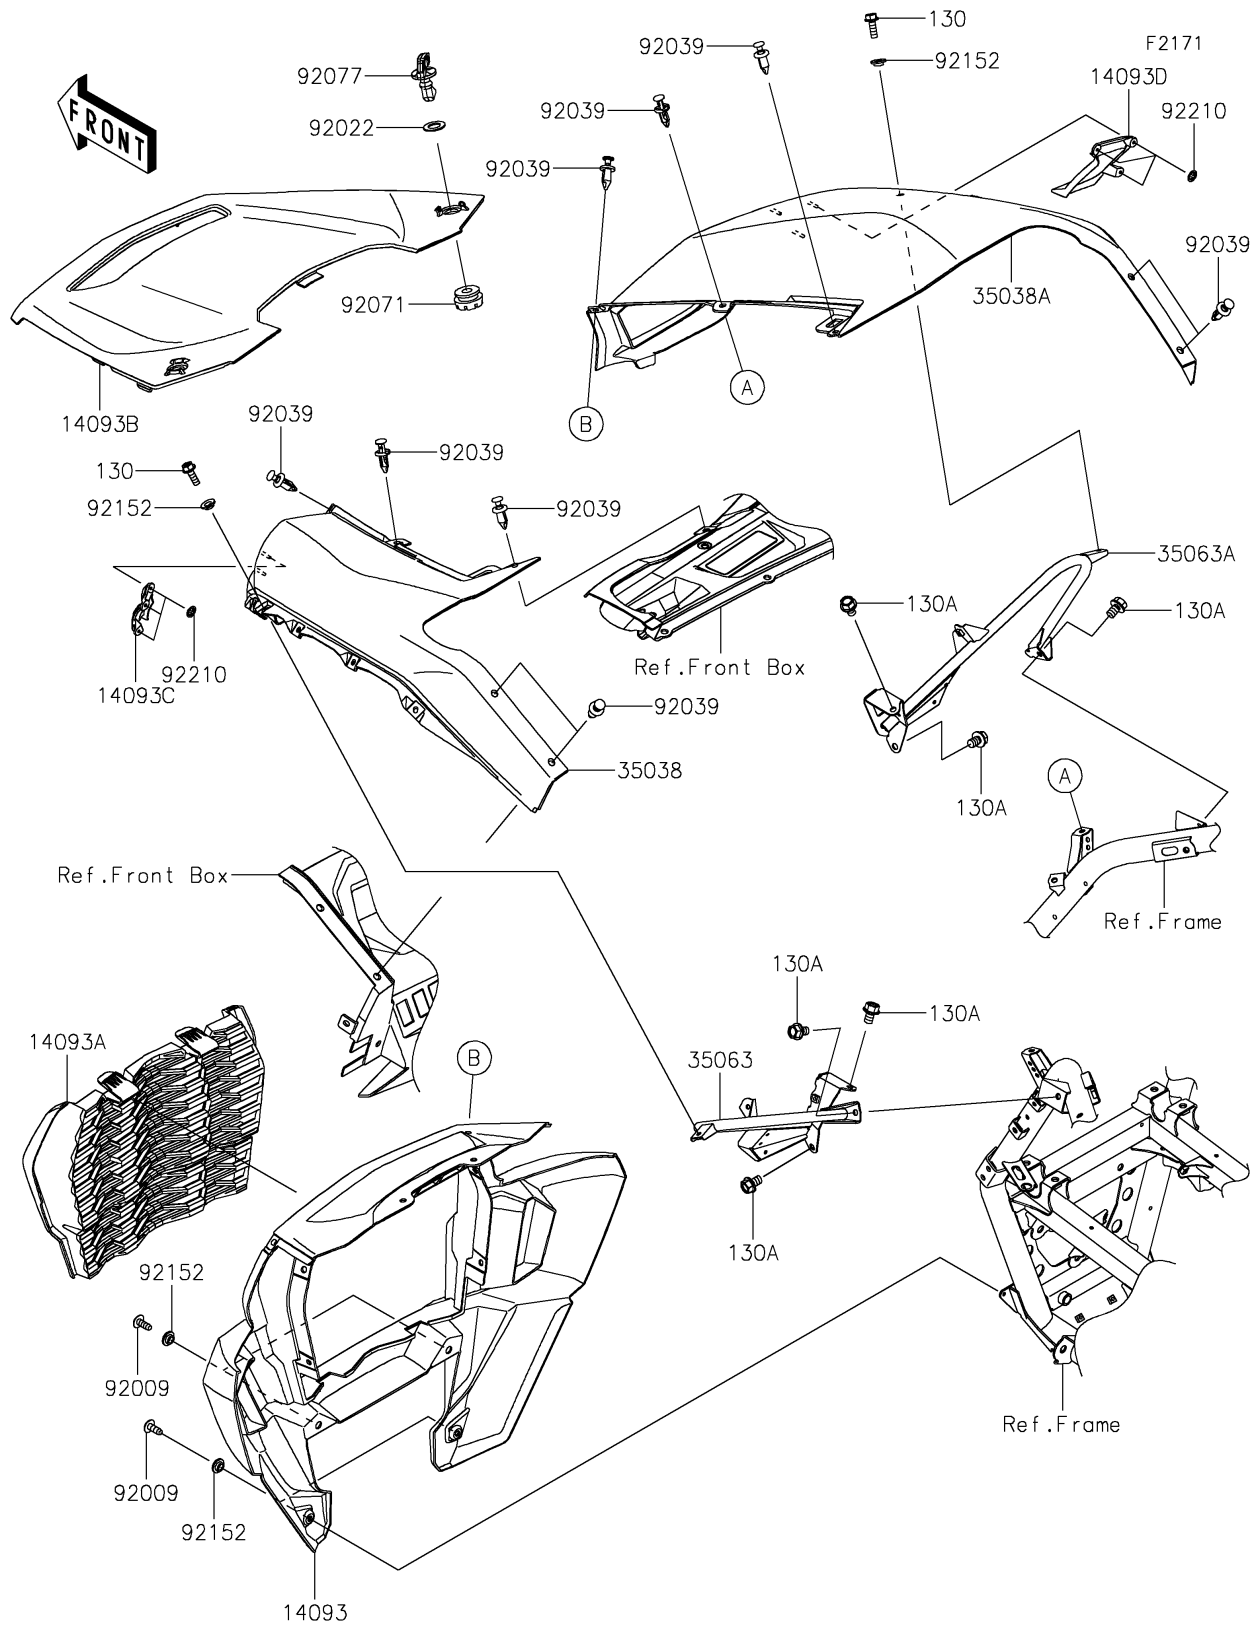

2026 Teryx KRX 1000 Blackout Edition

PARTS DIAGRAM

Front Fender(s)

2026 Teryx KRX 1000 Blackout Edition

Kawasaki
Let the Good Times Roll®

PARTS LIST

Front Fender(s)

ITEM NAME	PART NUMBER	QUANTITY
COVER,FR (Ref # 14093)	14093-0804	1
COVER,FR GRILLE,BLACK (Ref # 14093A)	14093-0810-6Z	1
COVER,HOOD,F.EBONY (Ref # 14093B)	14093-0921-45L	1
COVER,LH (Ref # 14093C)	14093-0958	1
COVER,RH (Ref # 14093D)	14093-0959	1
FENDER-FRONT,LH,F.EBONY (Ref # 35038)	35038-0017-45L	1
FENDER-FRONT,RH,F.EBONY (Ref # 35038A)	35038-0018-45L	1
STAY,LH (Ref # 35063)	35063-1629	1
STAY,RH (Ref # 35063A)	35063-1630	1
SCREW,TAPPING,6X16 (Ref # 92009)	92009-1166	4
WASHER,12.5X22X1.2 (Ref # 92022)	92022-072	2
RIVET (Ref # 92039)	92039-0865	10
GROMMET (Ref # 92071)	92071-0746	2
KNOB (Ref # 92077)	92077-0033	2
COLLAR,6.3X9.5X4.1 (Ref # 92152)	92152-1571	6
NUT (Ref # 92210)	92210-1796	6
BOLT-FLANGED,6X18 (Ref # 130)	130BA0618	2
BOLT-FLANGED,8X12 (Ref # 130A)	130BA0812	6