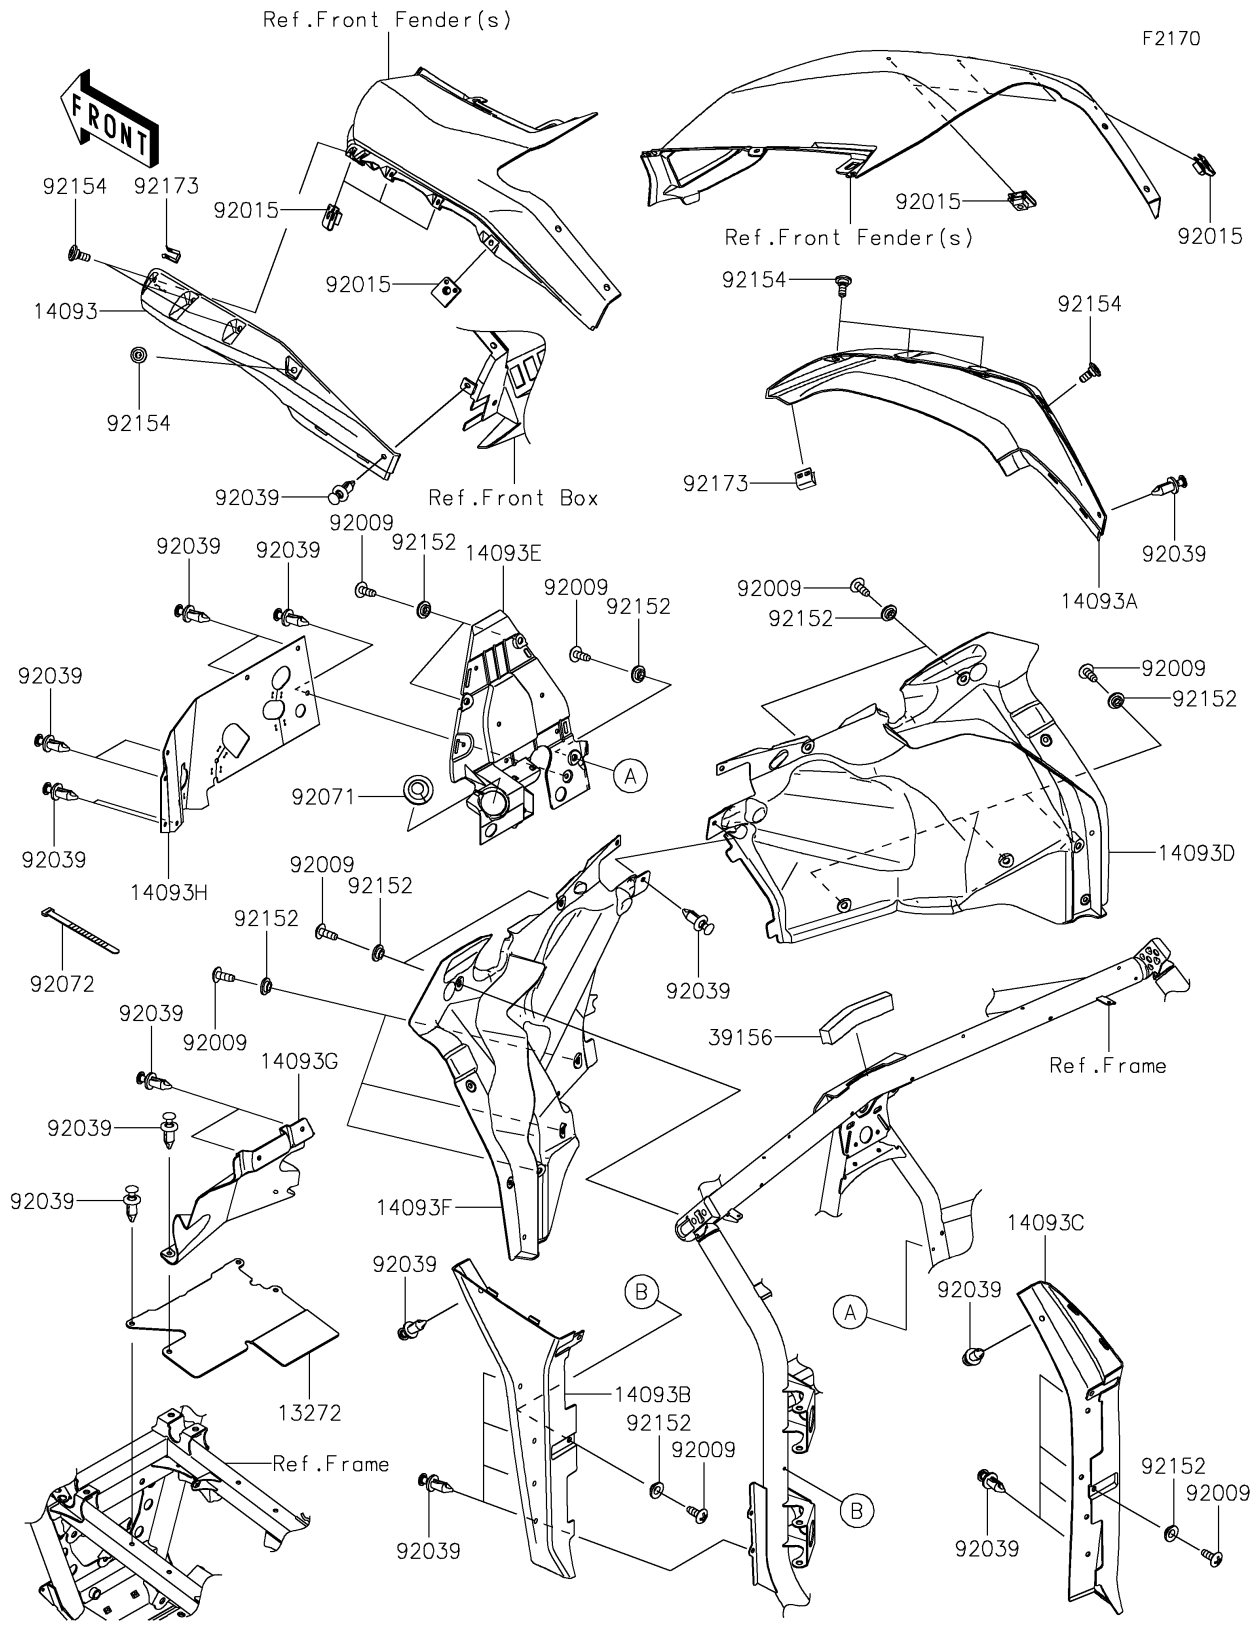

2026 Teryx KRX 1000 Blackout Edition

PARTS DIAGRAM

Fenders

2026 Teryx KRX 1000 Blackout Edition

Kawasaki
Let the Good Times Roll®

PARTS LIST

Fenders

ITEM NAME	PART NUMBER	QUANTITY
PLATE,FR FRAME (Ref # 13272)	13272-4336	1
COVER,FLAP,UPP,LH (Ref # 14093)	14093-0806	1
COVER,FLAP,UPP,RH (Ref # 14093A)	14093-0807	1
COVER,FLAP,LWR,LH (Ref # 14093B)	14093-0808	1
COVER,FLAP,LWR,RH (Ref # 14093C)	14093-0809	1
COVER,FLOOR UPP,RH (Ref # 14093D)	14093-0822	1
COVER,FLOOR UPP,CNT (Ref # 14093E)	14093-0823	1
COVER,FLOOR UPP,LH (Ref # 14093F)	14093-0824	1
COVER,WINDBREAK (Ref # 14093G)	14093-1390	1
COVER,RUBBER (Ref # 14093H)	14093-1455	1
PAD,20X170X30 (Ref # 39156)	39156-2436	1
SCREW,TAPPING,6X16 (Ref # 92009)	92009-1166	15
NUT,CLAMP,6MM (Ref # 92015)	92015-1678	8
RIVET (Ref # 92039)	92039-0865	26
GROMMET (Ref # 92071)	92071-0830	1
BAND,L=123 (Ref # 92072)	92072-030	5
COLLAR,6.3X9.5X4.1 (Ref # 92152)	92152-1571	15
BOLT (Ref # 92154)	92154-2474	8
CLAMP (Ref # 92173)	92173-2249	2