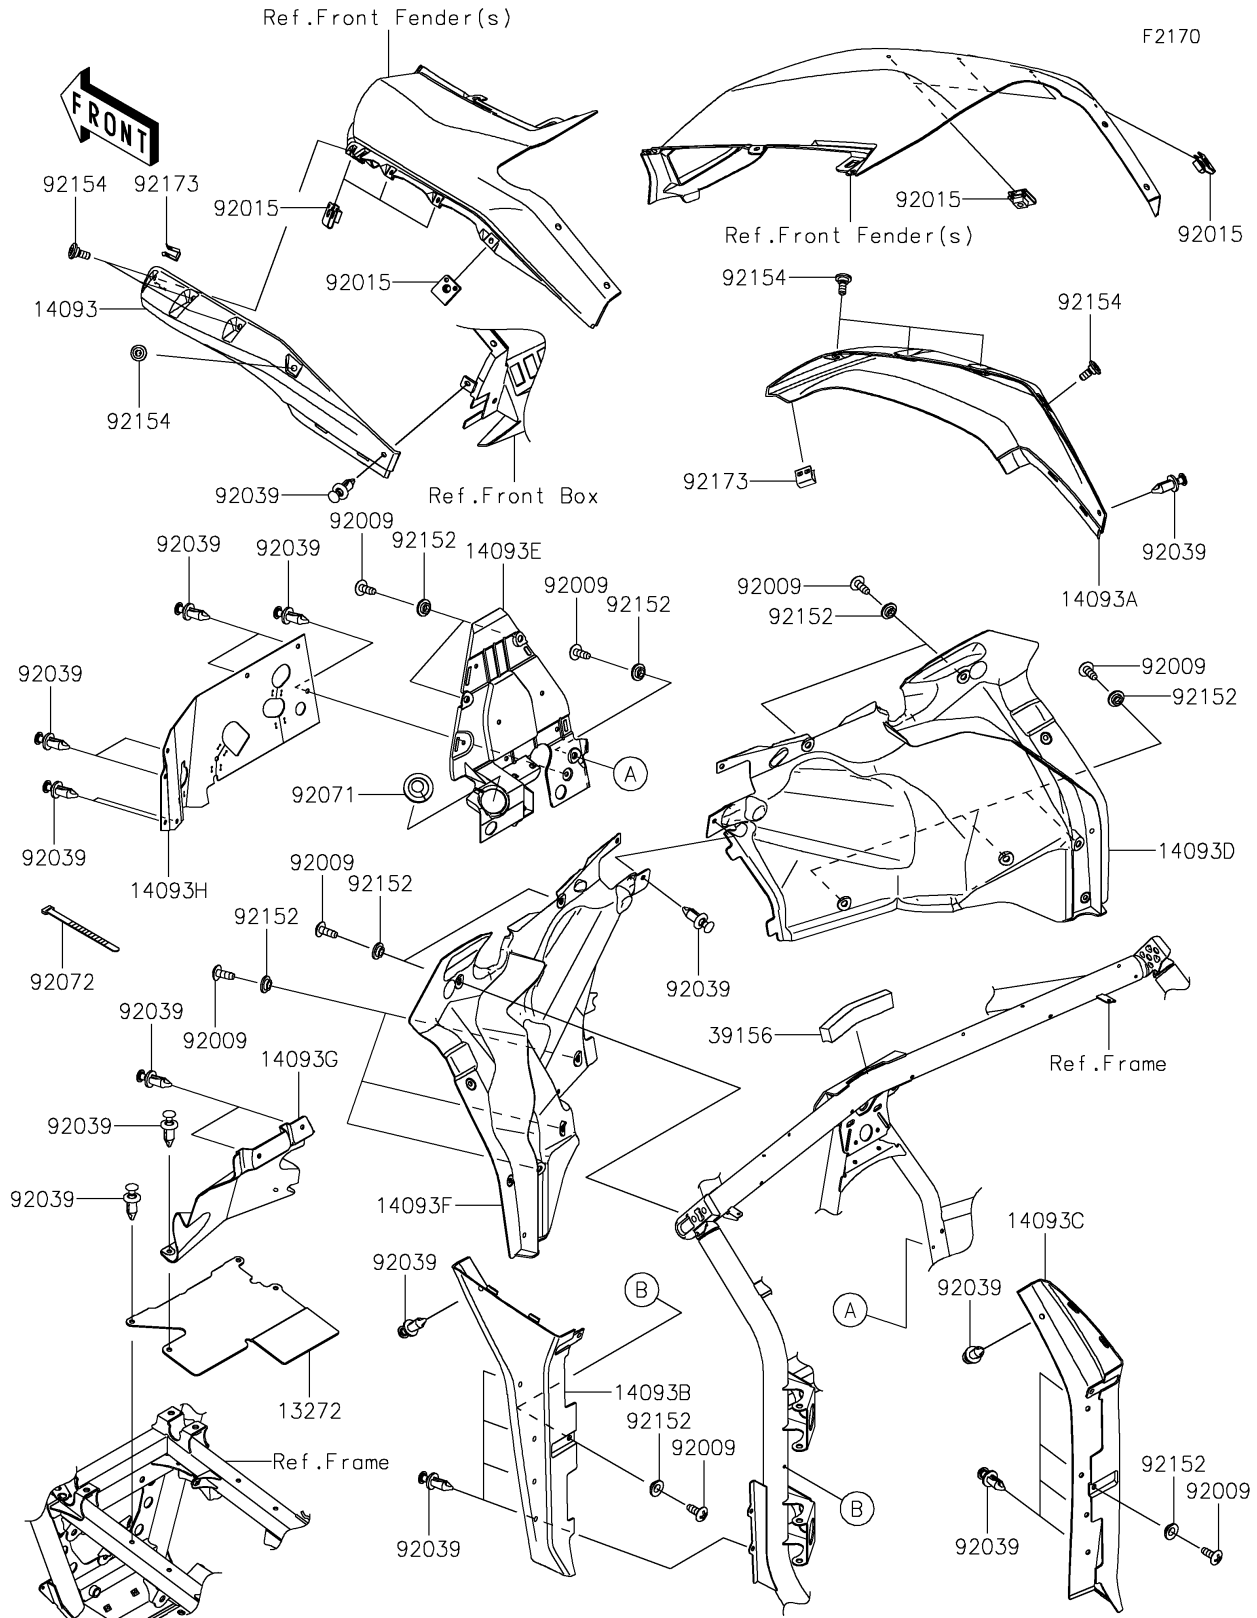

2026 TERYX KRX® 1000 BLACKOUT EDITION

PARTS DIAGRAM

Fenders

2026 TERYX KRX® 1000 BLACKOUT EDITION

Kawasaki
Let the Good Times Roll®

PARTS LIST

Fenders

ITEM NAME	PART NUMBER	QUANTITY
PLATE,FR FRAME (Ref # 13272)	13272-4336	1
COVER,FLAP,UPP,LH (Ref # 14093)	14093-0806	1
COVER,FLAP,UPP,RH (Ref # 14093A)	14093-0807	1
COVER,FLAP,LWR,LH (Ref # 14093B)	14093-0808	1
COVER,FLAP,LWR,RH (Ref # 14093C)	14093-0809	1
COVER,FLOOR UPP,RH (Ref # 14093D)	14093-0822	1
COVER,FLOOR UPP,CNT (Ref # 14093E)	14093-0823	1
COVER,FLOOR UPP,LH (Ref # 14093F)	14093-0824	1
COVER,WINDBREAK (Ref # 14093G)	14093-1390	1
COVER,RUBBER (Ref # 14093H)	14093-1455	1
PAD,20X170X30 (Ref # 39156)	39156-2436	1
SCREW,TAPPING,6X16 (Ref # 92009)	92009-1166	15
NUT,CLAMP,6MM (Ref # 92015)	92015-1678	8
RIVET (Ref # 92039)	92039-0865	26
GROMMET (Ref # 92071)	92071-0830	1
BAND,L=123 (Ref # 92072)	92072-030	5
COLLAR,6.3X9.5X4.1 (Ref # 92152)	92152-1571	15
BOLT (Ref # 92154)	92154-2474	8
CLAMP (Ref # 92173)	92173-2249	2