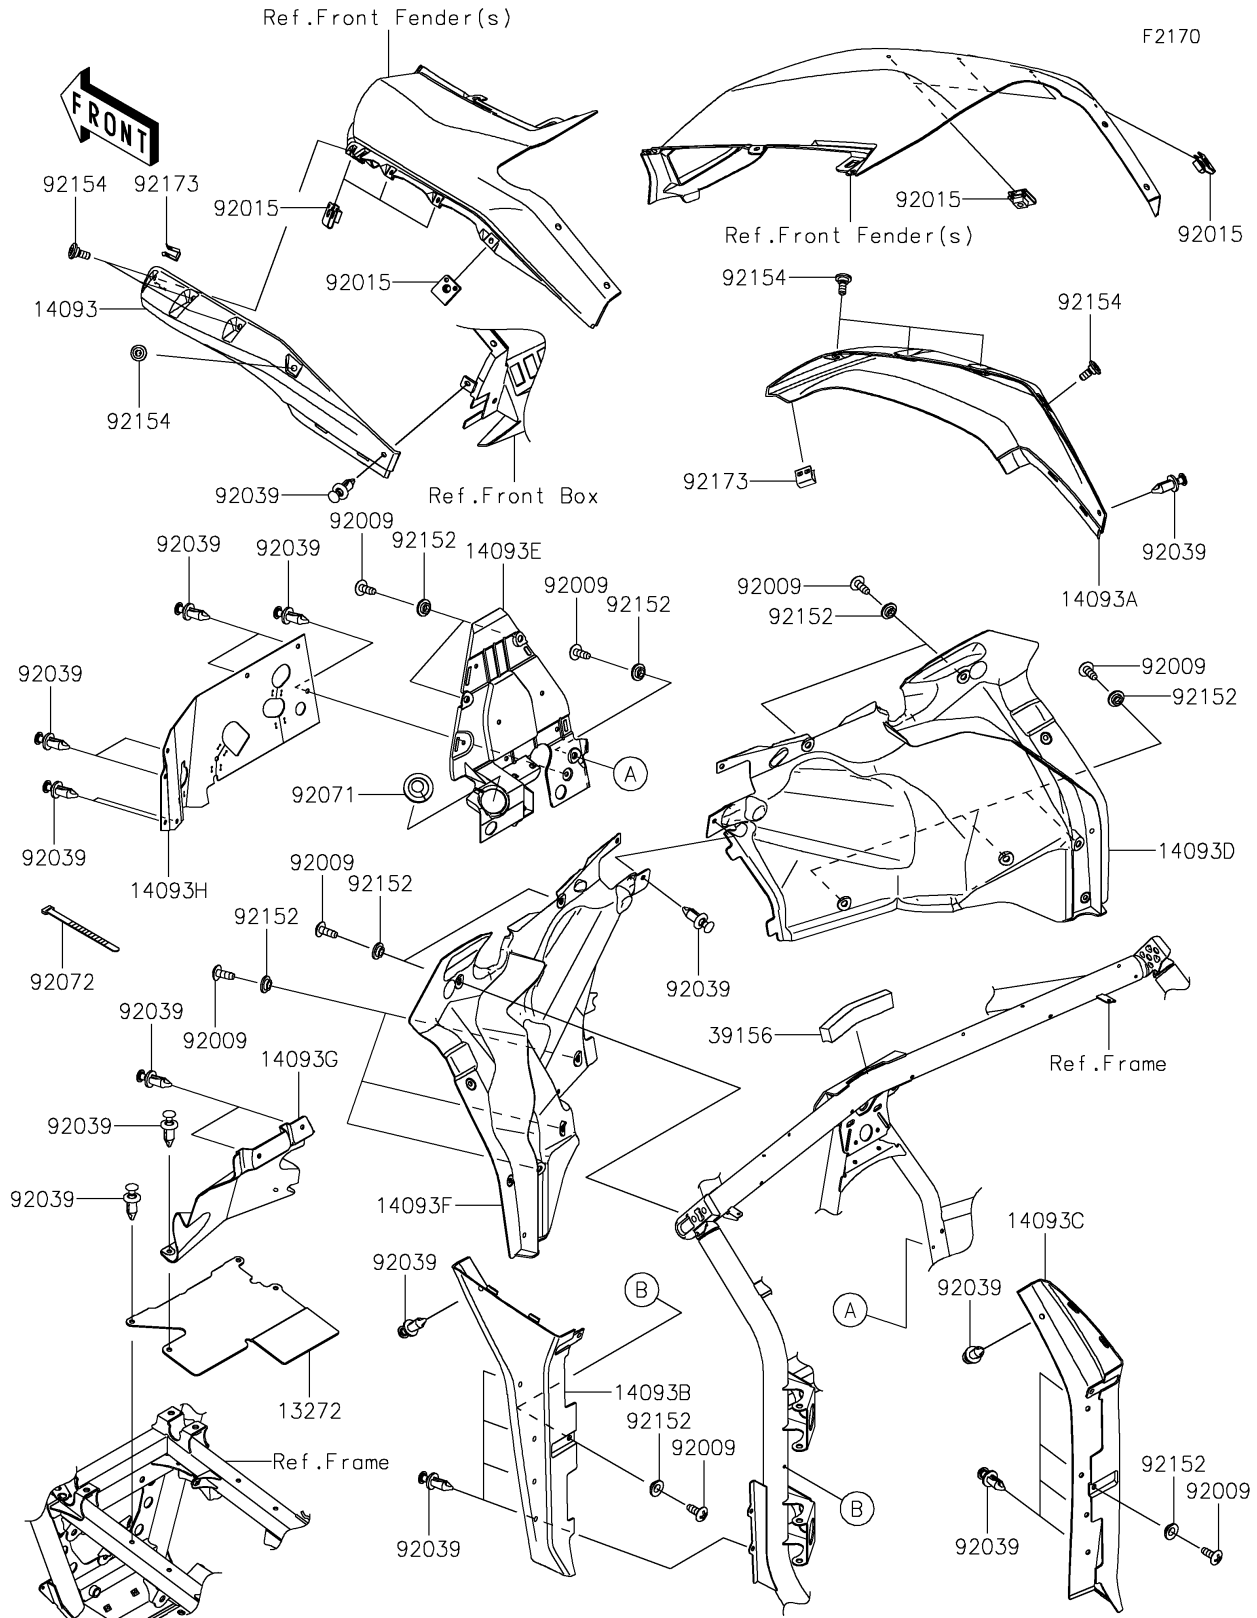

2025 TERYX KRX® 1000 BLACKOUT EDITION

PARTS DIAGRAM

Fenders

2025 TERYX KRX® 1000 BLACKOUT EDITION

Kawasaki
Let the Good Times Roll®

PARTS LIST

Fenders

ITEM NAME	PART NUMBER	QUANTITY
PLATE,FR FRAME (Ref # 13272)	13272-4336	1
COVER,FLAP,UPP,LH (Ref # 14093)	14093-0806	1
COVER,FLAP,UPP,RH (Ref # 14093A)	14093-0807	1
COVER,FLAP,LWR,LH (Ref # 14093B)	14093-0808	1
COVER,FLAP,LWR,RH (Ref # 14093C)	14093-0809	1
COVER,FLOOR UPP,RH (Ref # 14093D)	14093-0822	1
COVER,FLOOR UPP,CNT (Ref # 14093E)	14093-0823	1
COVER,FLOOR UPP,LH (Ref # 14093F)	14093-0824	1
COVER,WINDBREAK (Ref # 14093G)	14093-1390	1
COVER,RUBBER (Ref # 14093H)	14093-1455	1
PAD,20X170X30 (Ref # 39156)	39156-2436	1
SCREW,TAPPING,6X16 (Ref # 92009)	92009-1166	15
NUT,CLAMP,6MM (Ref # 92015)	92015-1678	8
RIVET (Ref # 92039)	92039-0865	26
GROMMET (Ref # 92071)	92071-0830	1
BAND,L=123 (Ref # 92072)	92072-030	5
COLLAR,6.3X9.5X4.1 (Ref # 92152)	92152-1571	15
BOLT (Ref # 92154)	92154-2474	8
CLAMP (Ref # 92173)	92173-2249	2