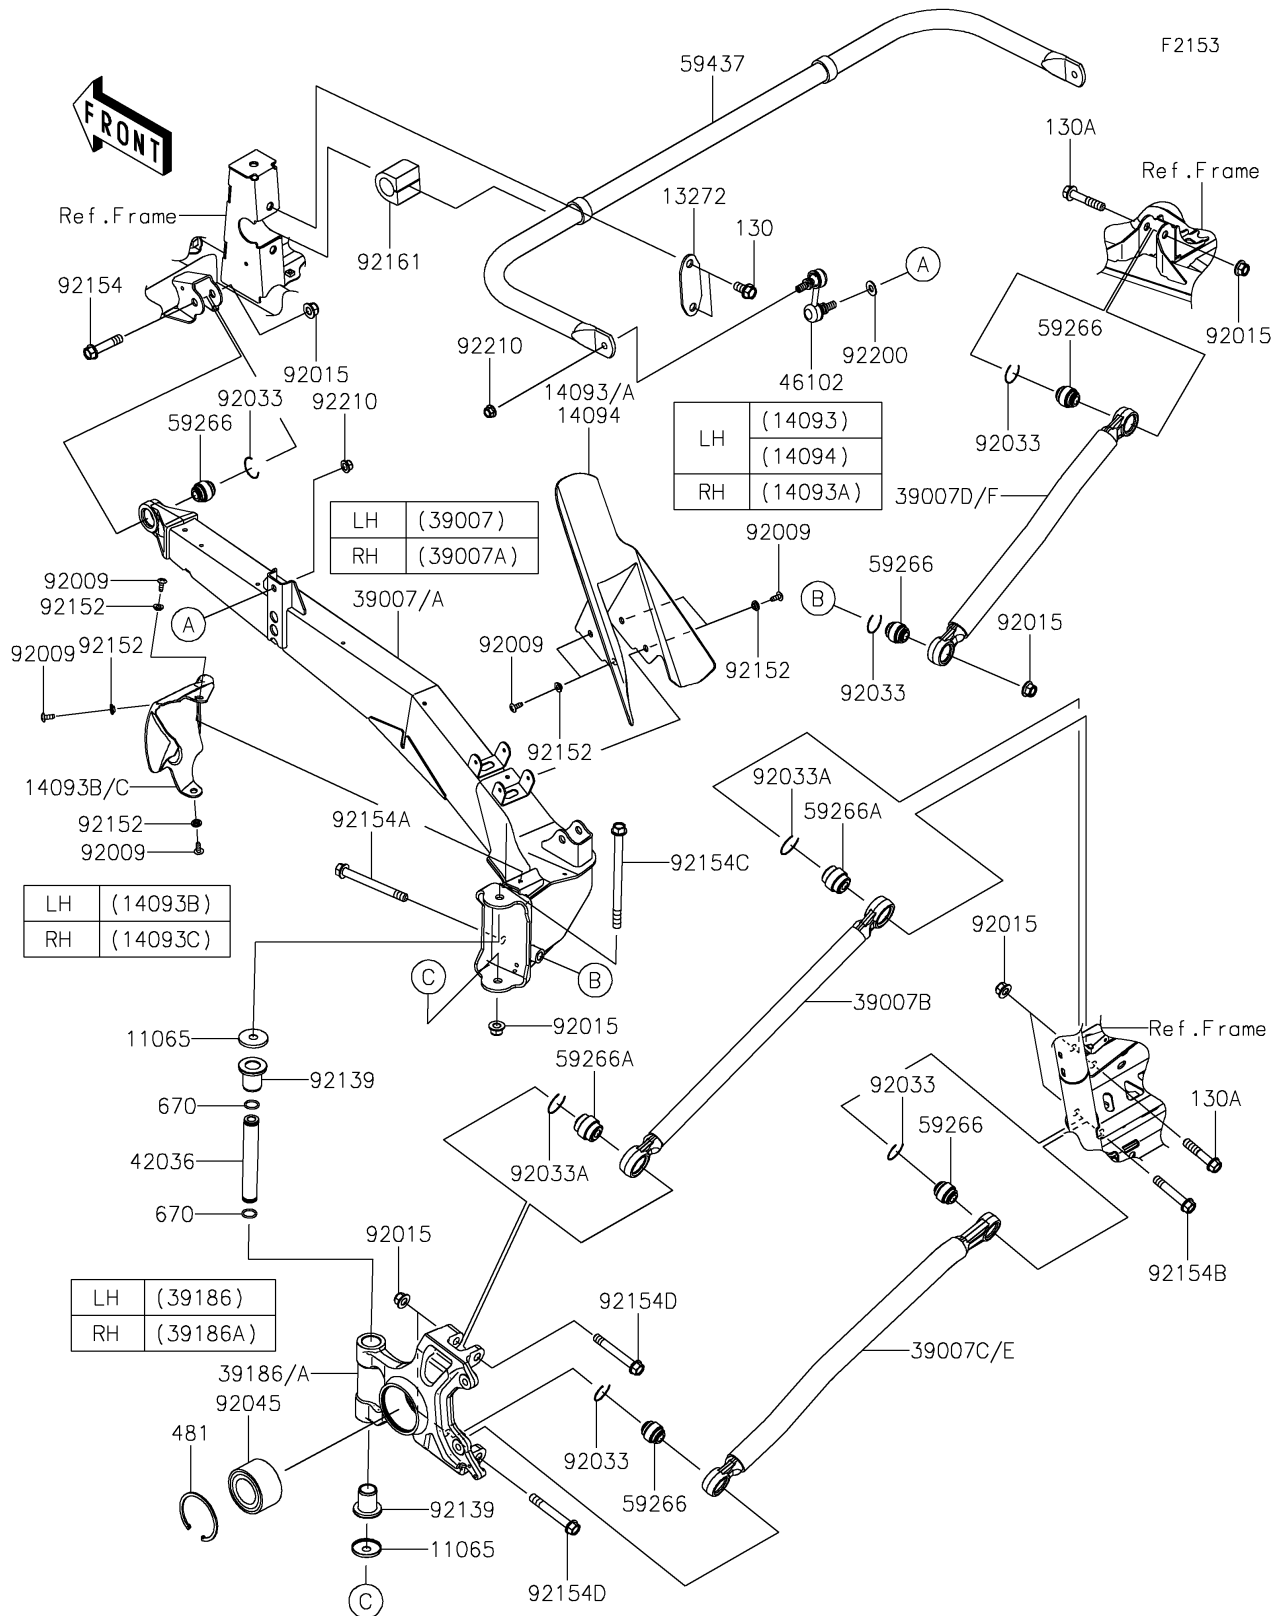

2026 Teryx KRX 1000 Blackout Edition

PARTS DIAGRAM

Rear Suspension

2026 Teryx KRX 1000 Blackout Edition

Kawasaki
Let the Good Times Roll®

PARTS LIST

Rear Suspension

ITEM NAME	PART NUMBER	QUANTITY
CAP (Ref # 11065)	11065-1305	4
PLATE (Ref # 13272)	13272-2728	2
COVER,RR SHOCK,LH (Ref # 14093)	14094-0955	1
COVER,RR SHOCK,RH (Ref # 14093A)	14093-0956	1
COVER,TRAILING ARM,LH (Ref # 14093B)	14093-0994	1
COVER,TRAILING ARM,RH (Ref # 14093C)	14093-0995	1
COVER,RR SHOCK,LH (Ref # 14094)	14094-0524	1
ARM-SUSP,TRAILING,LH,BLACK (Ref # 39007)	39007-0468-10	1
ARM-SUSP,TRAILING,RH,BLACK (Ref # 39007A)	39007-0469-10	1
ARM-SUSP,CONTROL,RR,UPP,BLACK (Ref # 39007B)	39007-0470-10	2
ARM-SUSP,CONTROL,RR,LWR,BLACK (Ref # 39007C)	39007-0471-10	2
ARM-SUSP,CONTROL,FR,BLACK (Ref # 39007D)	39007-0472-10	2
KNUCKLE,RR,LH (Ref # 39186)	39186-0325	1
KNUCKLE,RR,RH (Ref # 39186A)	39186-0326	1
SLEEVE,12.1X22X147 (Ref # 42036)	42036-0837	2
ROD,STABILIZER (Ref # 46102)	46102-0638	2
JOINT-BALL (Ref # 59266)	59266-0747	10
JOINT-BALL (Ref # 59266A)	59266-0748	4
STABILIZER,RR (Ref # 59437)	59437-0024	1
SCREW,TAPPING,6X16 (Ref # 92009)	92009-1166	14
NUT,LOCK,FLANGED,12MM (Ref # 92015)	92015-1433	16
RING-SNAP (Ref # 92033)	92033-0802	10
RING-SNAP (Ref # 92033A)	92033-0803	4
BEARING-BALL,40X74X42 (Ref # 92045)	92045-0920	2
BUSHING (Ref # 92139)	92139-0938	4
COLLAR,6.3X9.5X4.1 (Ref # 92152)	92152-1571	14
BOLT,FLANGED,12X55 (Ref # 92154)	92154-0289	2
BOLT,FLANGED,12X117 (Ref # 92154A)	92154-0867	2
BOLT,FLANGED,12X68 (Ref # 92154B)	92154-3927	2