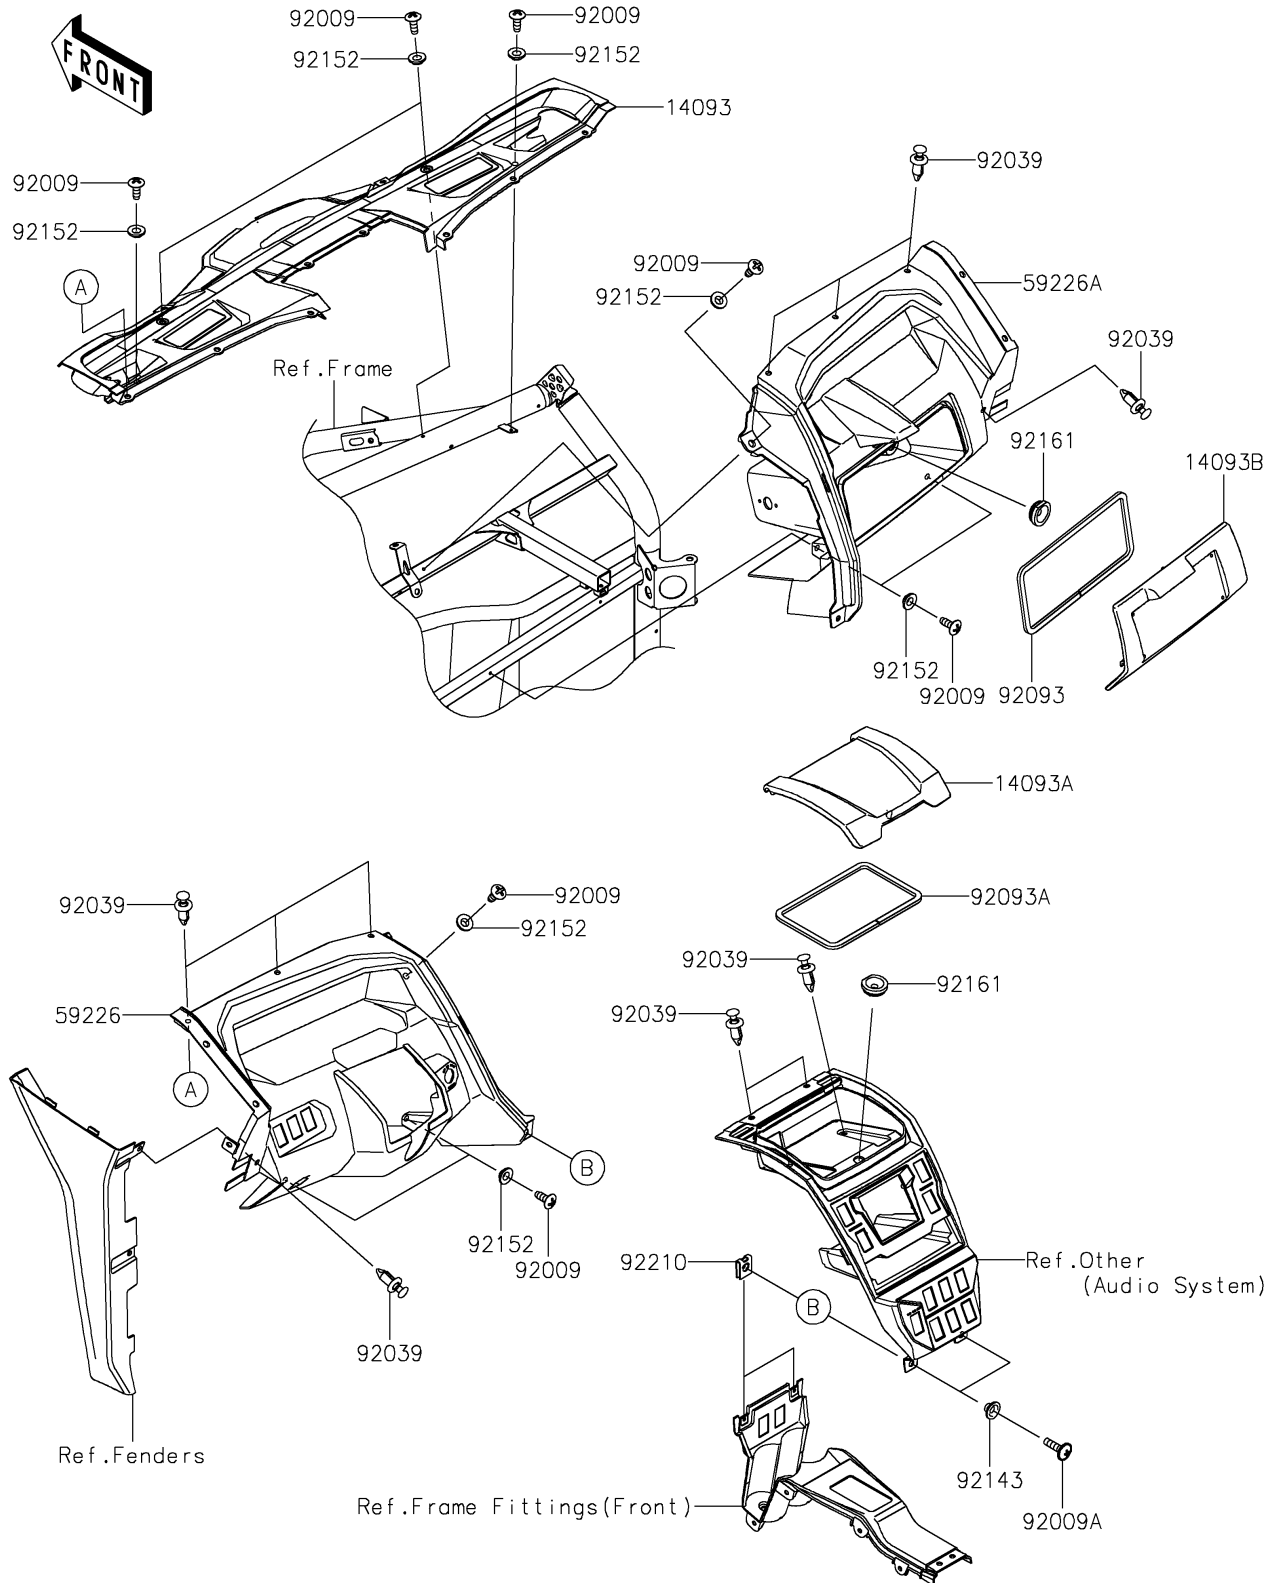

2026 Teryx KRX 1000 Blackout Edition

PARTS DIAGRAM

Front Box

F2135

2026 Teryx KRX 1000 Blackout Edition

Kawasaki
Let the Good Times Roll®

PARTS LIST

Front Box

ITEM NAME	PART NUMBER	QUANTITY
COVER (Ref # 14093)	14093-0829	1
COVER,STORAGE,UPP (Ref # 14093A)	14093-0831	1
COVER,STORAGE,LWR (Ref # 14093B)	14093-0832	1
PANEL-CONTROL,LH (Ref # 59226)	59226-0745	1
PANEL-CONTROL,RH (Ref # 59226A)	59226-0760	1
SCREW,TAPPING,6X16 (Ref # 92009)	92009-1166	10
SCREW,6X22,BLACK (Ref # 92009A)	92009-1256	2
RIVET (Ref # 92039)	92039-0865	12
SEAL,10X6X825 (Ref # 92093)	92093-0729	1
SEAL,10X6X725 (Ref # 92093A)	92093-0730	1
COLLAR (Ref # 92143)	92143-1057	2
COLLAR,6.3X9.5X4.1 (Ref # 92152)	92152-1571	10
DAMPER,7.8X30X11 (Ref # 92161)	92161-1953	2
NUT (Ref # 92210)	92210-1125	2