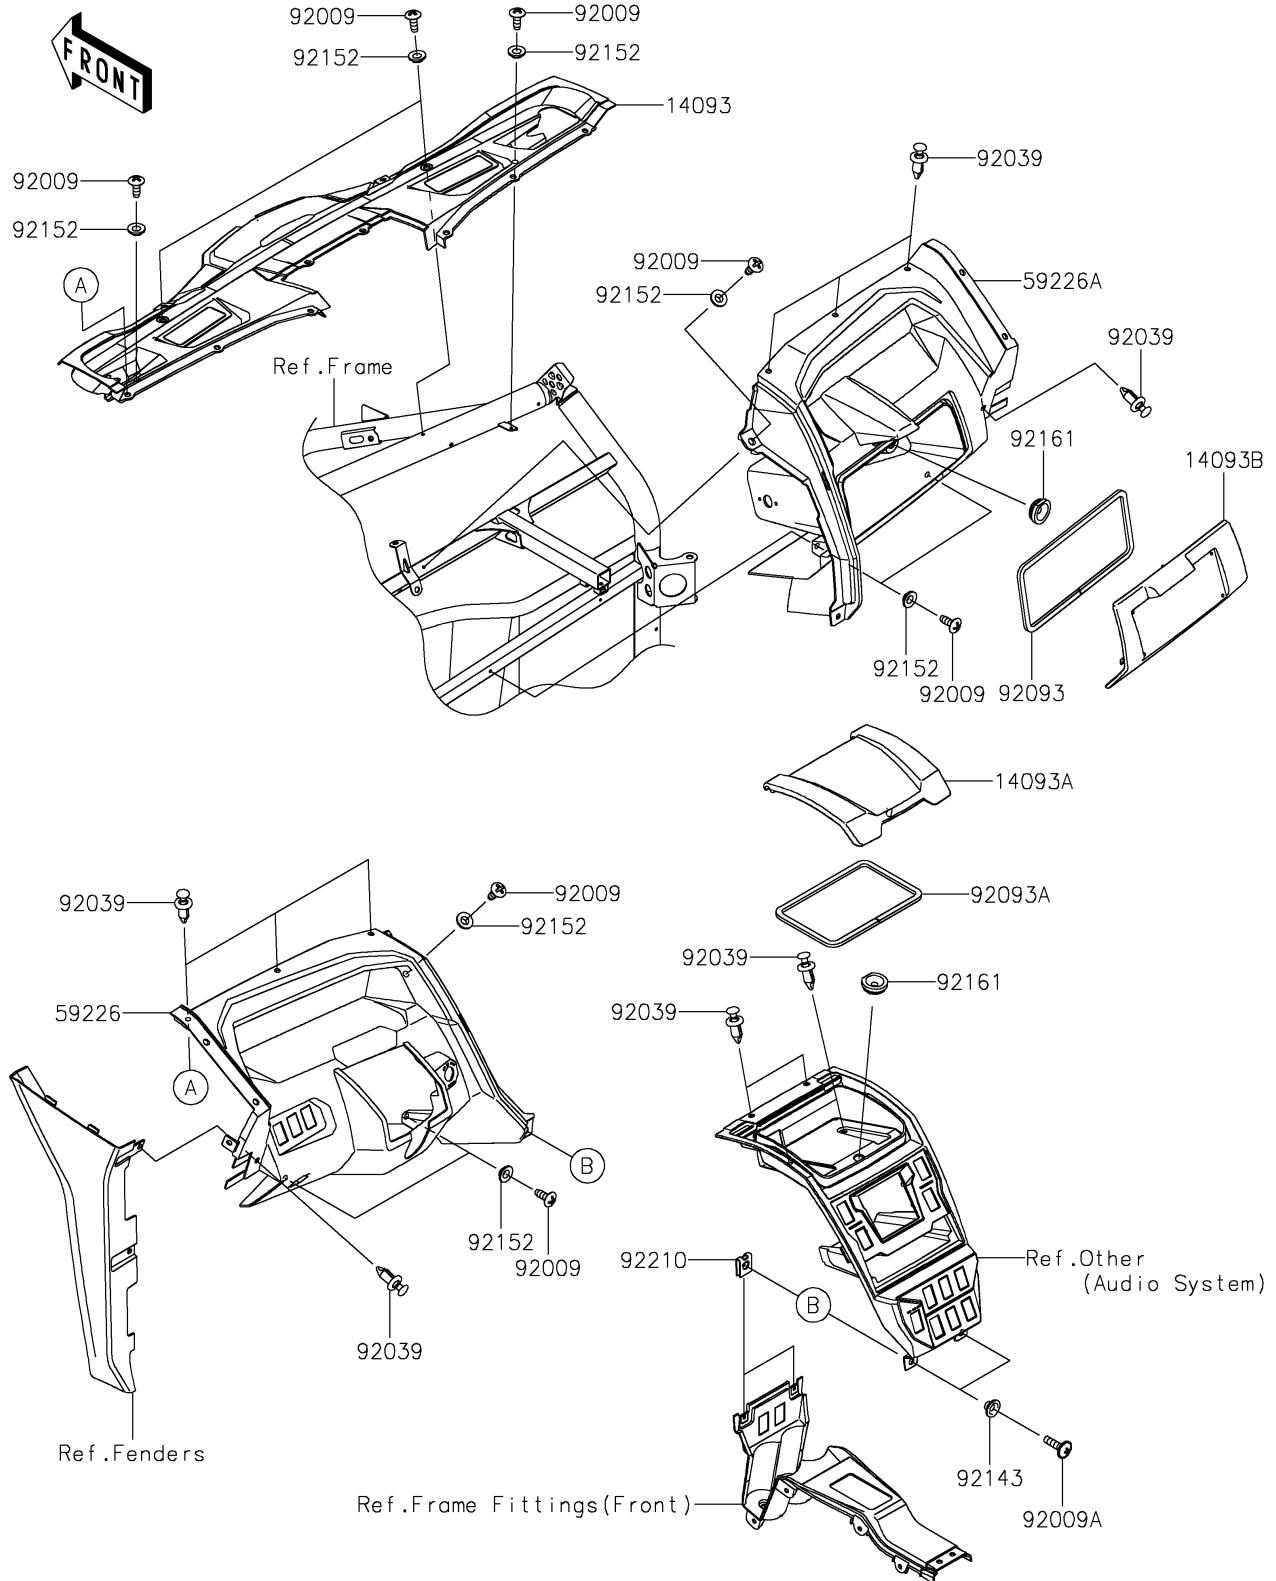

2025 TERYX KRX® 1000 BLACKOUT EDITION

PARTS DIAGRAM

Front Box

F2135

2025 TERYX KRX® 1000 BLACKOUT EDITION

Kawasaki
Let the Good Times Roll®

PARTS LIST

Front Box

ITEM NAME	PART NUMBER	QUANTITY
COVER (Ref # 14093)	14093-0829	1
COVER,STORAGE,UPP (Ref # 14093A)	14093-0831	1
COVER,STORAGE,LWR (Ref # 14093B)	14093-0832	1
PANEL-CONTROL,LH (Ref # 59226)	59226-0745	1
PANEL-CONTROL,RH (Ref # 59226A)	59226-0760	1
SCREW,TAPPING,6X16 (Ref # 92009)	92009-1166	10
SCREW,6X22,BLACK (Ref # 92009A)	92009-1256	2
RIVET (Ref # 92039)	92039-0865	12
SEAL,10X6X825 (Ref # 92093)	92093-0729	1
SEAL,10X6X725 (Ref # 92093A)	92093-0730	1
COLLAR (Ref # 92143)	92143-1057	2
COLLAR,6.3X9.5X4.1 (Ref # 92152)	92152-1571	10
DAMPER,7.8X30X11 (Ref # 92161)	92161-1953	2
NUT (Ref # 92210)	92210-1125	2