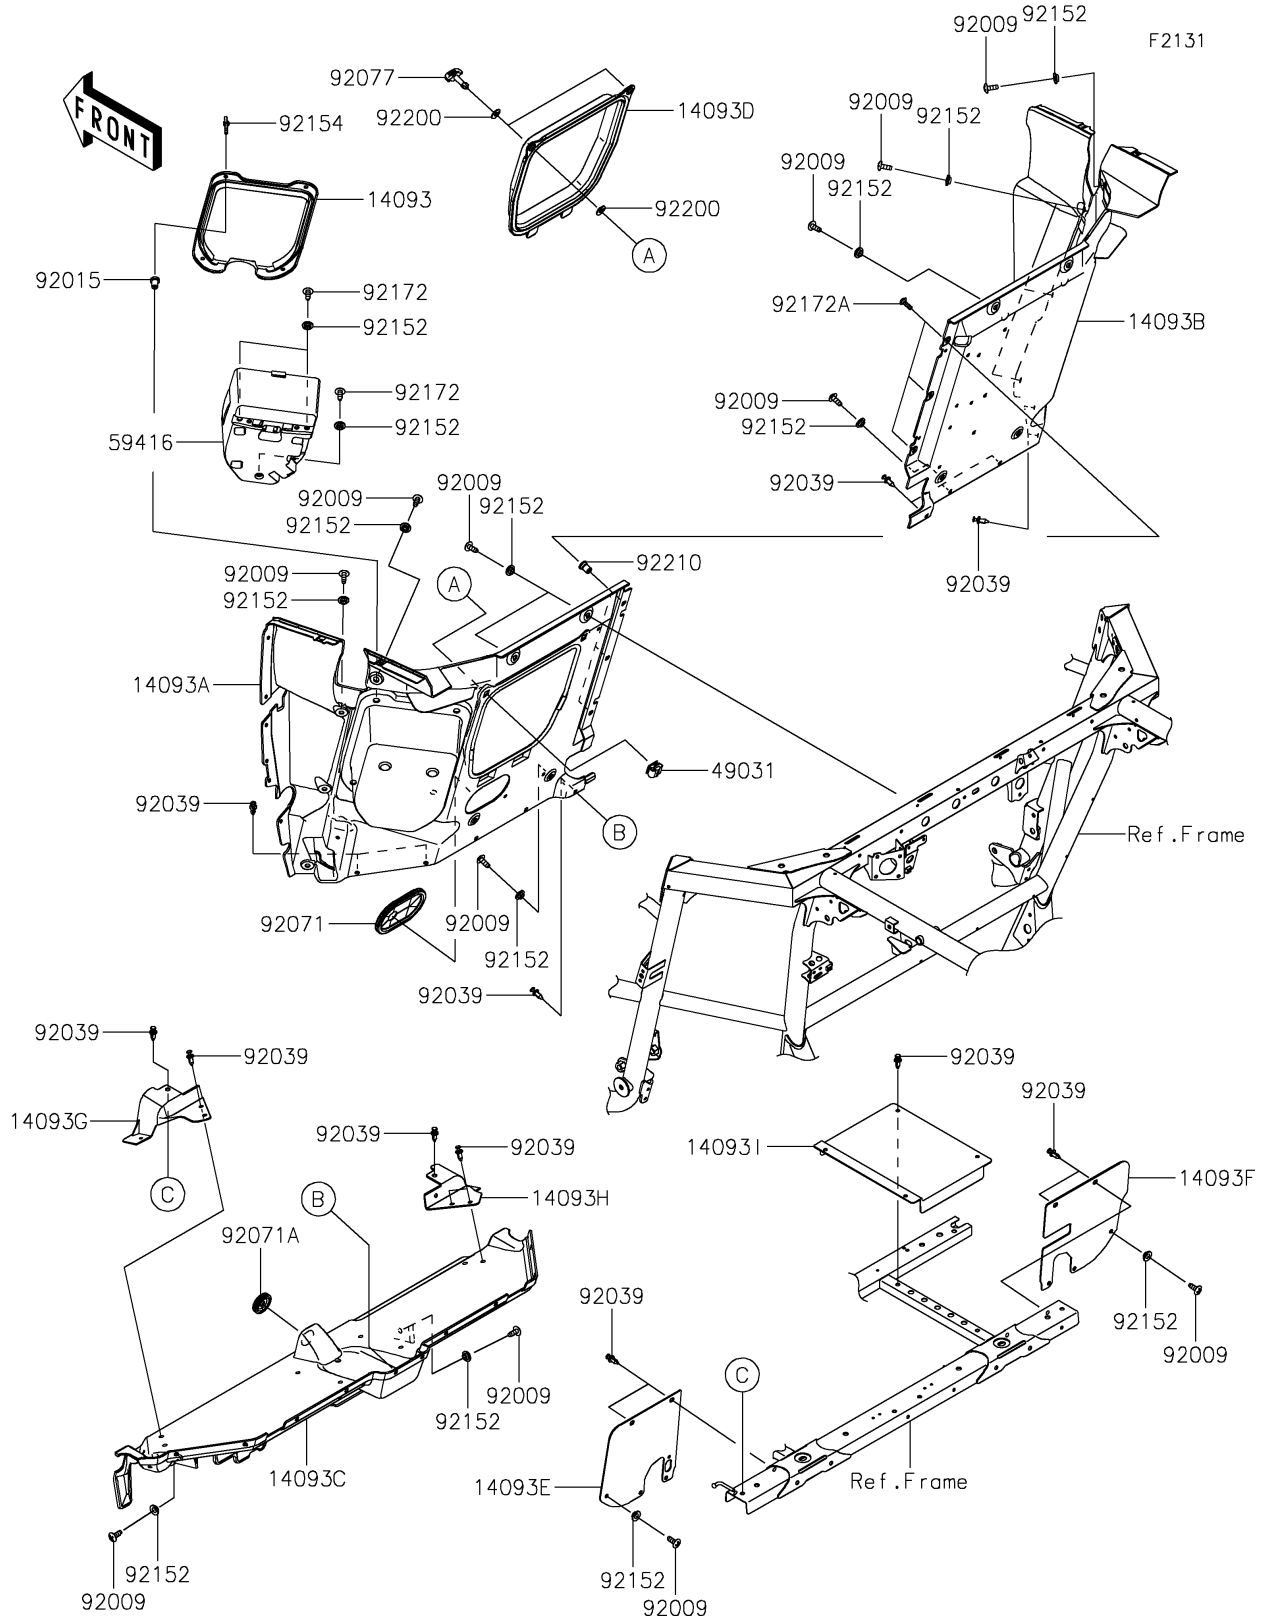

2026 Teryx KRX 1000 Blackout Edition

PARTS DIAGRAM

Frame Fittings(Rear)

2026 Teryx KRX 1000 Blackout Edition

Kawasaki
Let the Good Times Roll®

PARTS LIST

Frame Fittings(Rear)

ITEM NAME	PART NUMBER	QUANTITY
COVER,ELECTRIC-CASE (Ref # 14093)	14093-0821	1
COVER,SEAT-BACK-PANEL,LH (Ref # 14093A)	14093-0840	1
COVER,SEAT-BACK-PANEL,RH (Ref # 14093B)	14093-0841	1
COVER,SEAT-BACK-PANEL,LWR (Ref # 14093C)	14093-0842	1
COVER,A/C-BOX (Ref # 14093D)	14093-0843	1
COVER,BATTERY (Ref # 14093E)	14093-0853	1
COVER,FUEL-TANK (Ref # 14093F)	14093-0854	1
COVER,SEAT-BACK,LH (Ref # 14093G)	14093-0992	1
COVER,SEAT-BACK,RH (Ref # 14093H)	14093-0993	1
COVER,SEAT,LWR (Ref # 14093I)	14093-1006	1
LATCH,A/C-BOX (Ref # 49031)	49031-0022	2
CASE-ELECTRIC (Ref # 59416)	59416-0028	1
SCREW,TAPPING,6X16 (Ref # 92009)	92009-1166	24
NUT,RUBBER,6MM (Ref # 92015)	92015-1692	4
RIVET (Ref # 92039)	92039-0865	24
GROMMET (Ref # 92071)	92071-0789	1
GROMMET (Ref # 92071A)	92071-0791	1
KNOB (Ref # 92077)	92077-0030	2
COLLAR,6.3X9.5X4.1 (Ref # 92152)	92152-1571	27
BOLT,WING,6X25 (Ref # 92154)	92154-4116	4
SCREW,6X16 (Ref # 92172)	92172-0284	3
SCREW,5MM (Ref # 92172A)	92172-0292	3
WASHER (Ref # 92200)	92200-0503	4
NUT,WELL,5MM (Ref # 92210)	92210-0370	3