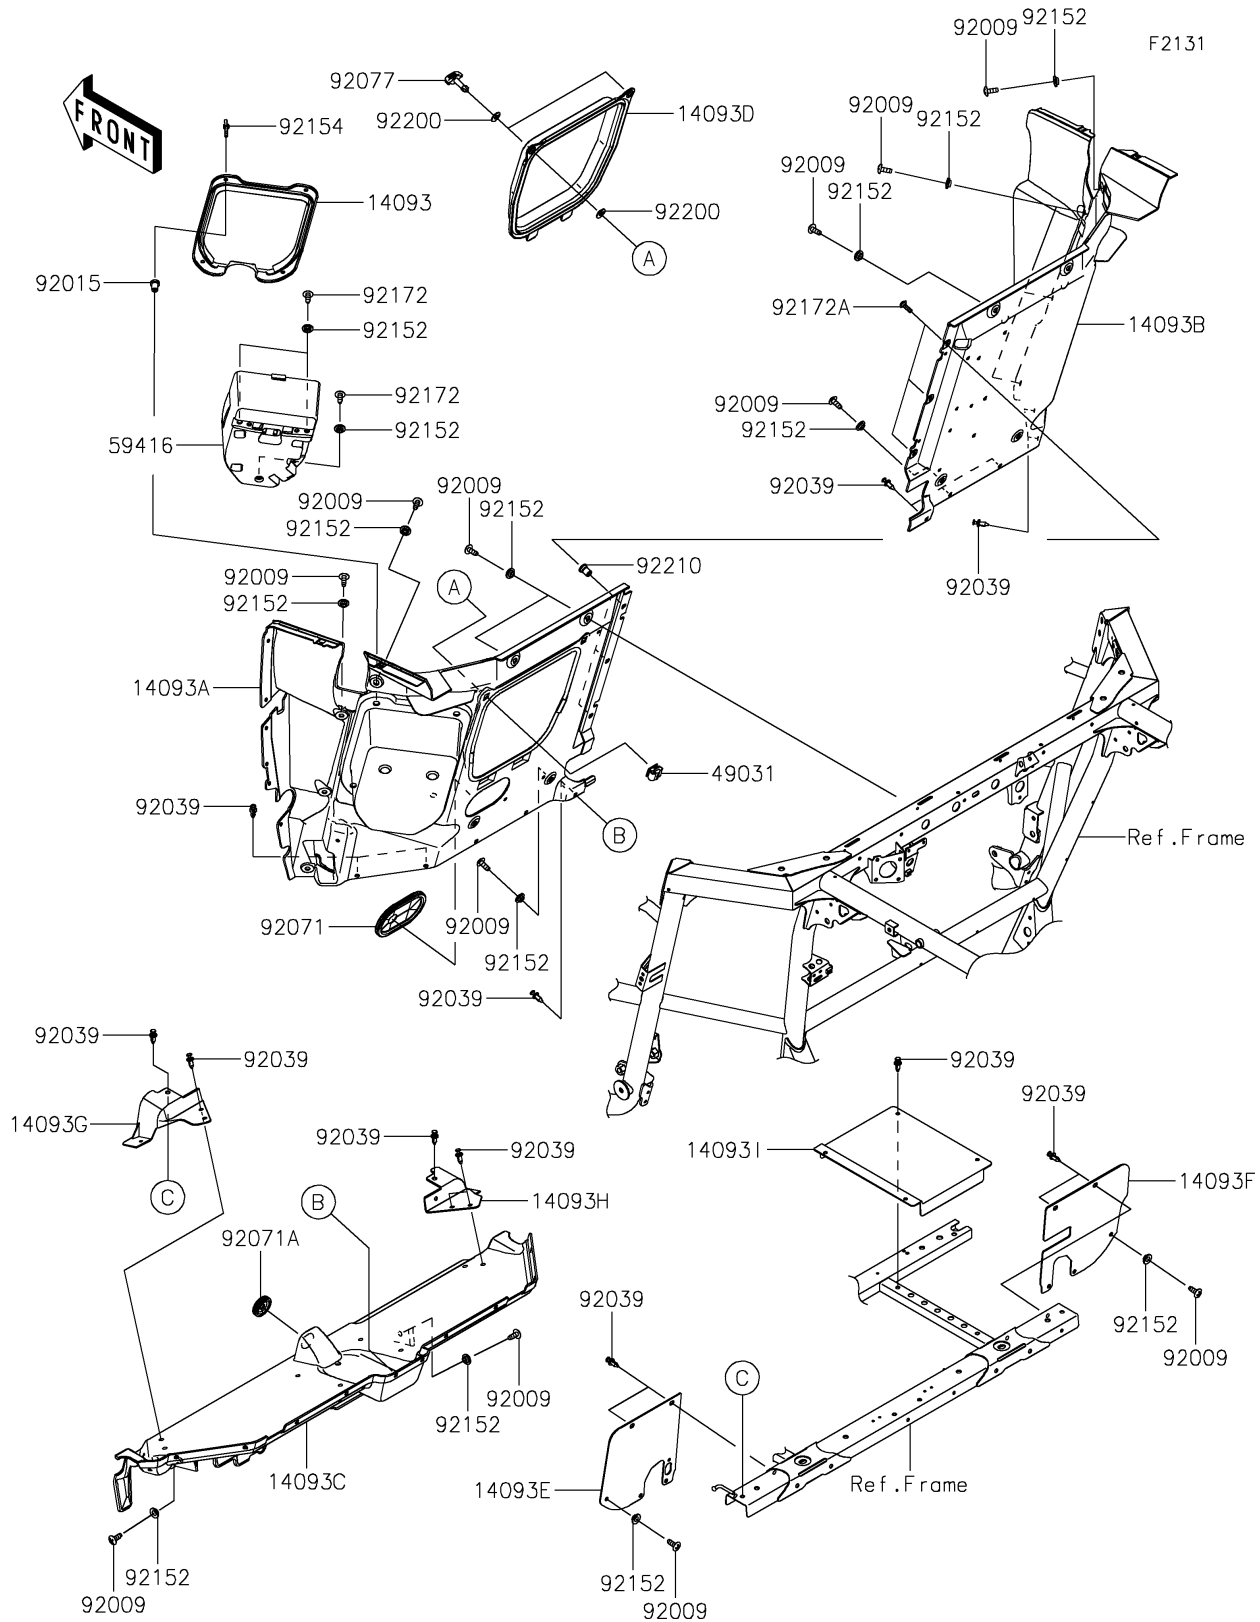

2026 TERYX KRX® 1000 BLACKOUT EDITION

PARTS DIAGRAM

Frame Fittings(Rear)

2026 TERYX KRX® 1000 BLACKOUT EDITION

Kawasaki
Let the Good Times Roll®

PARTS LIST

Frame Fittings(Rear)

ITEM NAME	PART NUMBER	QUANTITY
COVER,ELECTRIC-CASE (Ref # 14093)	14093-0821	1
COVER,SEAT-BACK-PANEL,LH (Ref # 14093A)	14093-0840	1
COVER,SEAT-BACK-PANEL,RH (Ref # 14093B)	14093-0841	1
COVER,SEAT-BACK-PANEL,LWR (Ref # 14093C)	14093-0842	1
COVER,A/C-BOX (Ref # 14093D)	14093-0843	1
COVER,BATTERY (Ref # 14093E)	14093-0853	1
COVER,FUEL-TANK (Ref # 14093F)	14093-0854	1
COVER,SEAT-BACK,LH (Ref # 14093G)	14093-0992	1
COVER,SEAT-BACK,RH (Ref # 14093H)	14093-0993	1
COVER,SEAT,LWR (Ref # 14093I)	14093-1006	1
LATCH,A/C-BOX (Ref # 49031)	49031-0022	2
CASE-ELECTRIC (Ref # 59416)	59416-0028	1
SCREW,TAPPING,6X16 (Ref # 92009)	92009-1166	24
NUT,RUBBER,6MM (Ref # 92015)	92015-1692	4
RIVET (Ref # 92039)	92039-0865	24
GROMMET (Ref # 92071)	92071-0789	1
GROMMET (Ref # 92071A)	92071-0791	1
KNOB (Ref # 92077)	92077-0030	2
COLLAR,6.3X9.5X4.1 (Ref # 92152)	92152-1571	27
BOLT,WING,6X25 (Ref # 92154)	92154-4116	4
SCREW,6X16 (Ref # 92172)	92172-0284	3
SCREW,5MM (Ref # 92172A)	92172-0292	3
WASHER (Ref # 92200)	92200-0503	4
NUT,WELL,5MM (Ref # 92210)	92210-0370	3