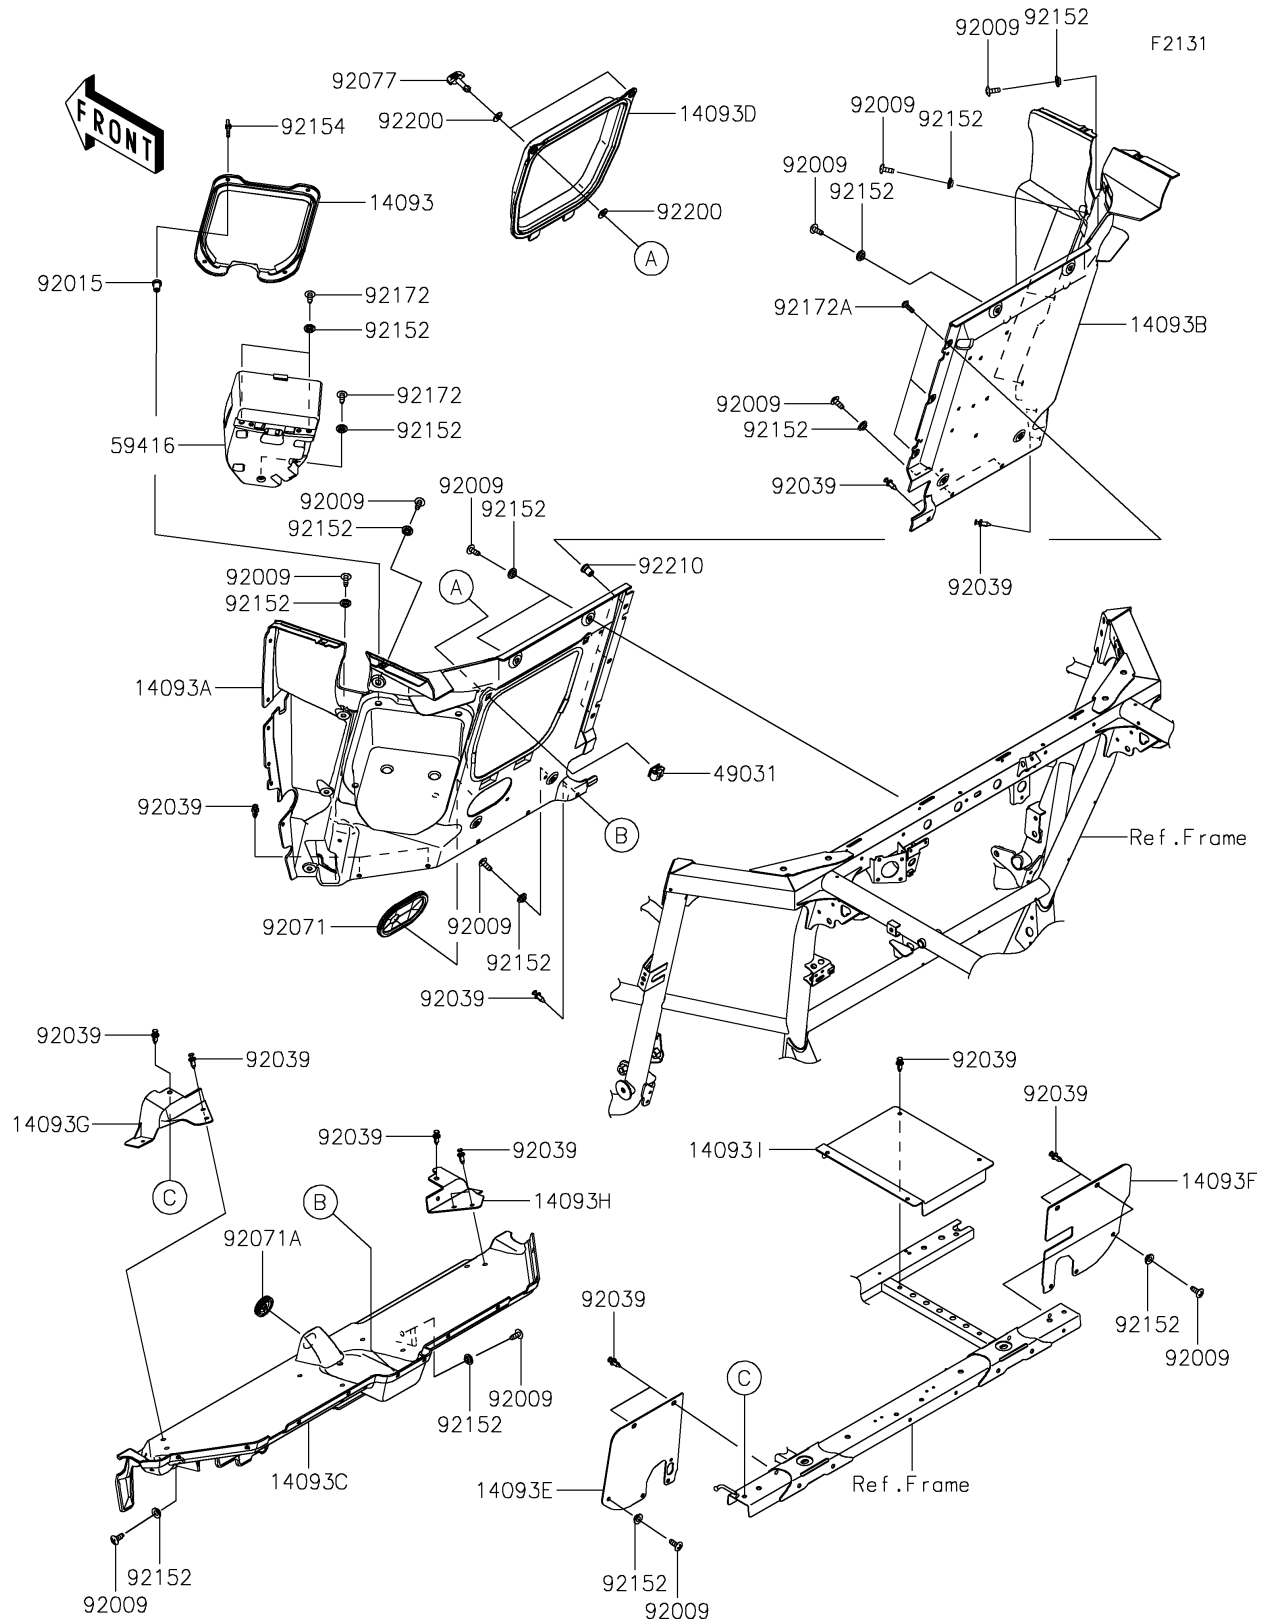

2025 TERYX KRX® 1000 BLACKOUT EDITION

PARTS DIAGRAM

Frame Fittings(Rear)

2025 TERYX KRX® 1000 BLACKOUT EDITION

Kawasaki
Let the Good Times Roll®

PARTS LIST

Frame Fittings(Rear)

ITEM NAME	PART NUMBER	QUANTITY
COVER,ELECTRIC-CASE (Ref # 14093)	14093-0821	1
COVER,SEAT-BACK-PANEL,LH (Ref # 14093A)	14093-0840	1
COVER,SEAT-BACK-PANEL,RH (Ref # 14093B)	14093-0841	1
COVER,SEAT-BACK-PANEL,LWR (Ref # 14093C)	14093-0842	1
COVER,A/C-BOX (Ref # 14093D)	14093-0843	1
COVER,BATTERY (Ref # 14093E)	14093-0853	1
COVER,FUEL-TANK (Ref # 14093F)	14093-0854	1
COVER,SEAT-BACK,LH (Ref # 14093G)	14093-0992	1
COVER,SEAT-BACK,RH (Ref # 14093H)	14093-0993	1
COVER,SEAT,LWR (Ref # 14093I)	14093-1006	1
LATCH,A/C-BOX (Ref # 49031)	49031-0022	2
CASE-ELECTRIC (Ref # 59416)	59416-0028	1
SCREW,TAPPING,6X16 (Ref # 92009)	92009-1166	24
NUT,RUBBER,6MM (Ref # 92015)	92015-1692	4
RIVET (Ref # 92039)	92039-0865	24
GROMMET (Ref # 92071)	92071-0789	1
GROMMET (Ref # 92071A)	92071-0791	1
KNOB (Ref # 92077)	92077-0030	2
COLLAR,6.3X9.5X4.1 (Ref # 92152)	92152-1571	27
BOLT,WING,6X25 (Ref # 92154)	92154-4116	4
SCREW,6X16 (Ref # 92172)	92172-0284	3
SCREW,5MM (Ref # 92172A)	92172-0292	3
WASHER (Ref # 92200)	92200-0503	4
NUT,WELL,5MM (Ref # 92210)	92210-0370	3