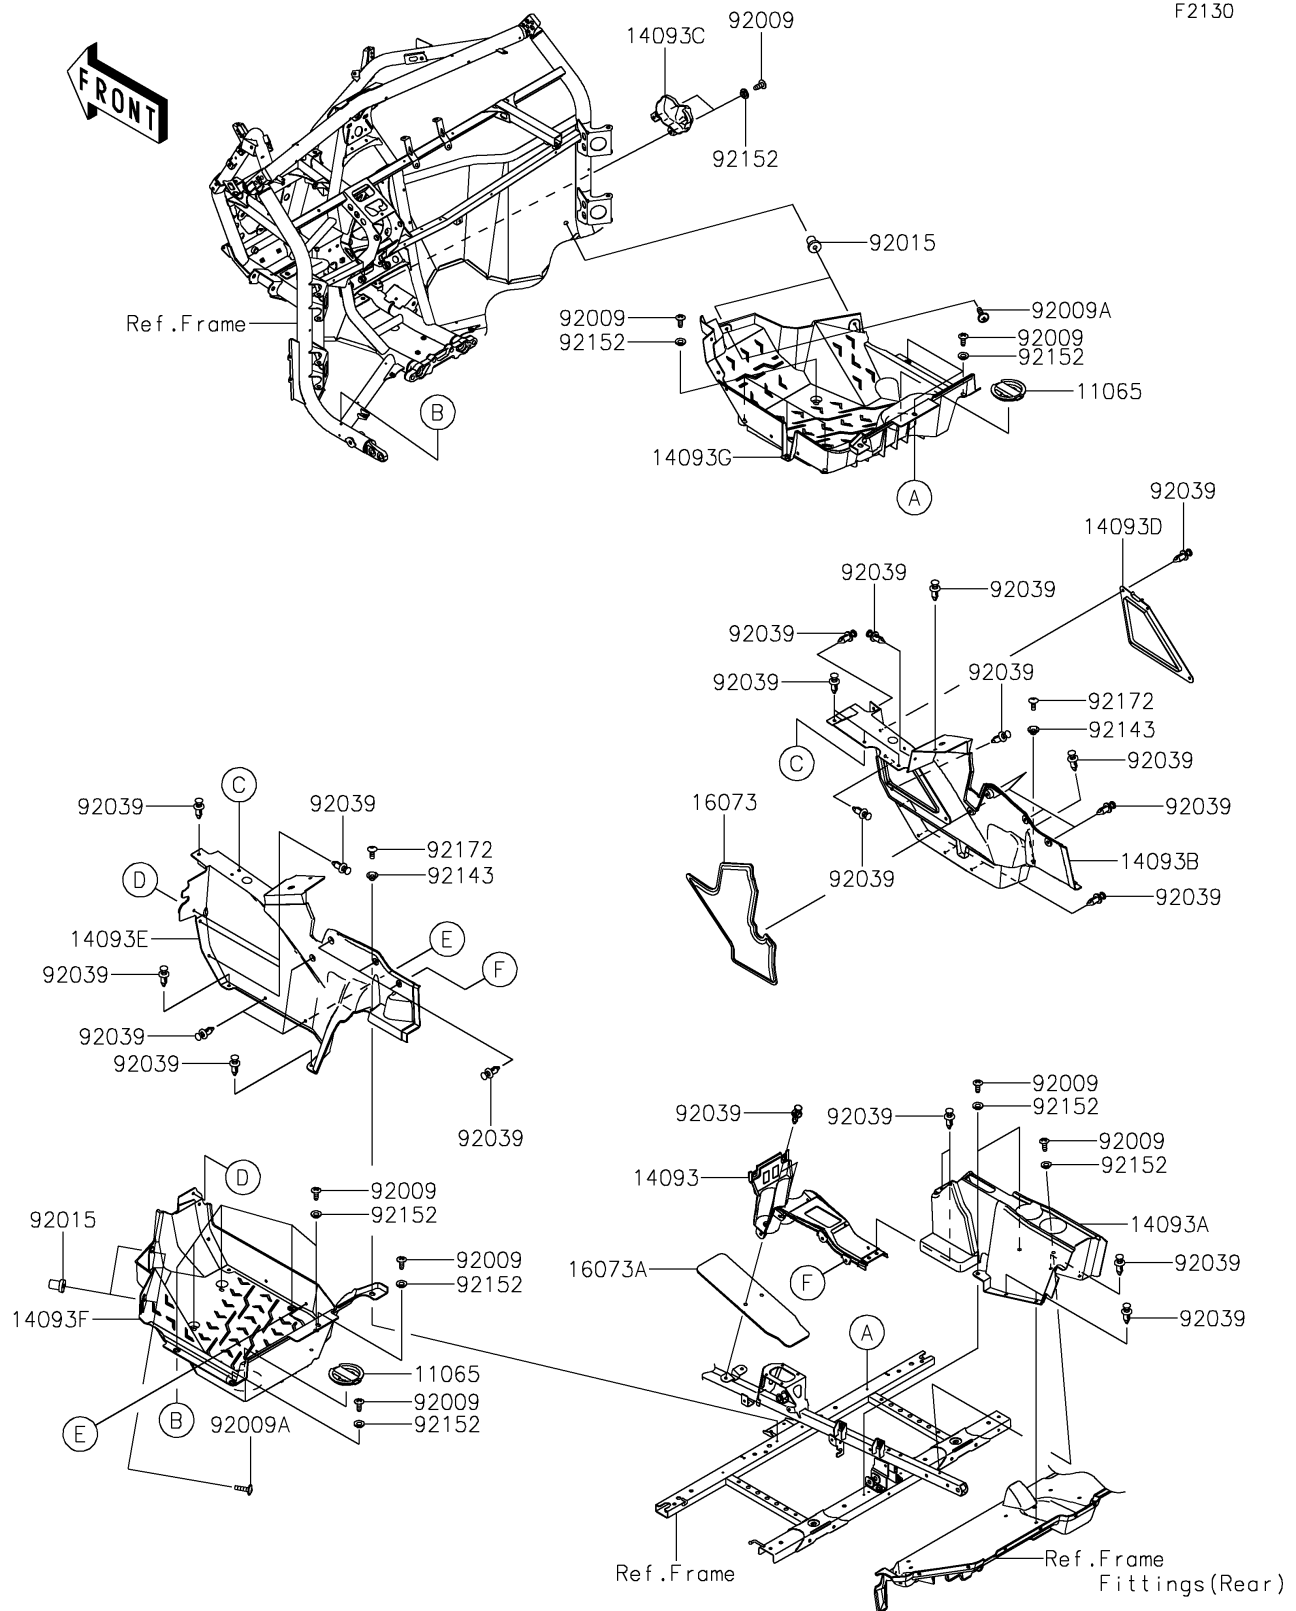

2025 TERYX KRX® 1000 BLACKOUT EDITION

PARTS DIAGRAM Frame Fittings(Front)

F2130

2025 TERYX KRX® 1000 BLACKOUT EDITION

PARTS LIST

Frame Fittings(Front)

ITEM NAME	PART NUMBER	QUANTITY
CAP,FLOOR (Ref # 11065)	11065-1423	2
COVER,CENTER CONSOLE,FR (Ref # 14093)	14093-0833	1
COVER,CENTER CONSOLE,RR (Ref # 14093A)	14093-0834	1
COVER,FLOOR,CNT,RH (Ref # 14093B)	14093-0838	1
COVER,FR GEAR,SIDE (Ref # 14093C)	14093-0839	1
COVER,MAINTENANCE (Ref # 14093D)	14093-0850	1
COVER,FLOOR,CNT,LH (Ref # 14093E)	14093-1161	1
COVER,FLOOR,LH (Ref # 14093F)	14093-1208	1
COVER,FLOOR,RH (Ref # 14093G)	14093-1209	1
INSULATOR (Ref # 16073)	16073-0898	1
INSULATOR (Ref # 16073A)	16073-0940	1
SCREW,TAPPING,6X16 (Ref # 92009)	92009-1166	19
SCREW,6X22,BLACK (Ref # 92009A)	92009-1256	4
NUT,RUBBER,6MM (Ref # 92015)	92015-1692	4
RIVET (Ref # 92039)	92039-0865	41
COLLAR (Ref # 92143)	92143-1057	2
COLLAR,6.3X9.5X4.1 (Ref # 92152)	92152-1571	19
SCREW,TAPPING,6X16 (Ref # 92172)	92172-0739	2