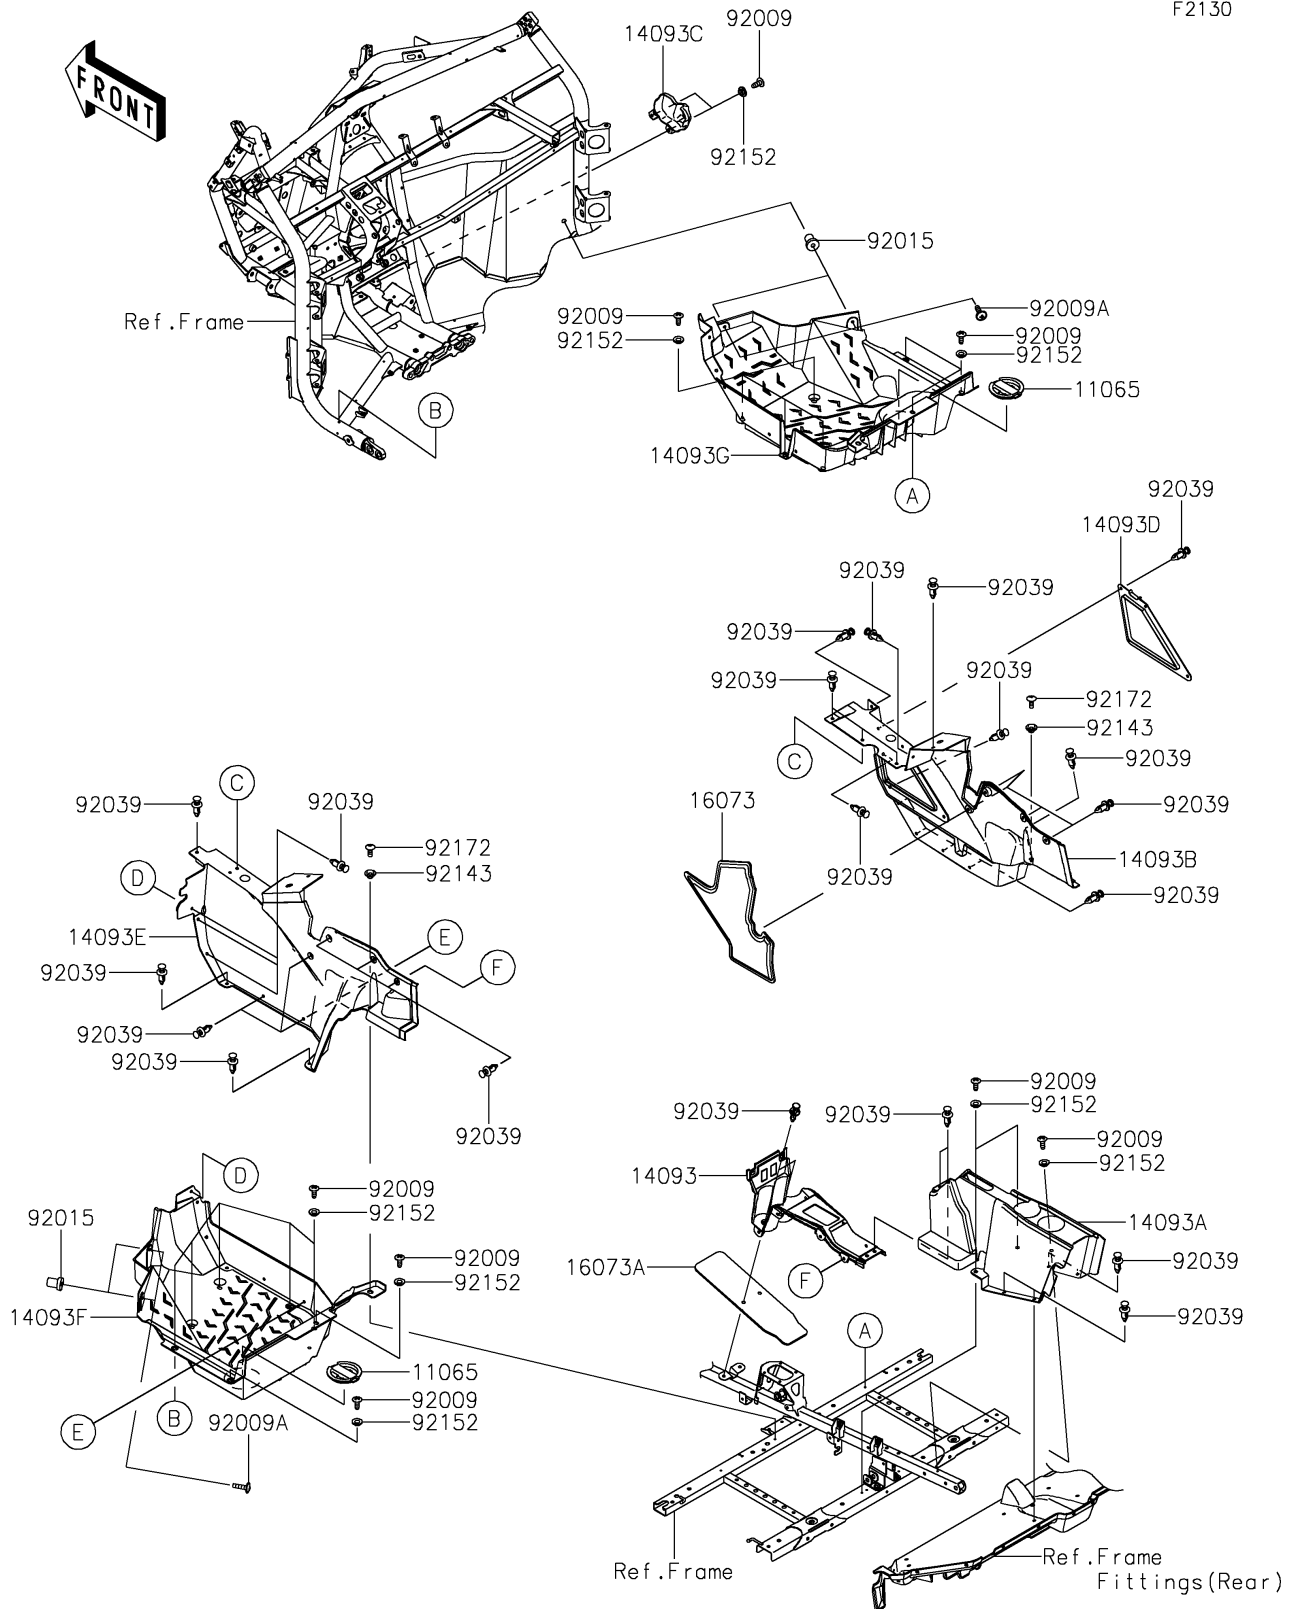

2026 TERYX KRX® 1000 BLACKOUT EDITION

PARTS DIAGRAM Frame Fittings(Front)

F2130

2026 TERYX KRX® 1000 BLACKOUT EDITION

Kawasaki
Let the Good Times Roll®

PARTS LIST

Frame Fittings(Front)

ITEM NAME	PART NUMBER	QUANTITY
CAP,FLOOR (Ref # 11065)	11065-1423	2
COVER,CENTER CONSOLE,FR (Ref # 14093)	14093-0833	1
COVER,CENTER CONSOLE,RR (Ref # 14093A)	14093-0834	1
COVER,FLOOR,CNT,RH (Ref # 14093B)	14093-0838	1
COVER,FR GEAR,SIDE (Ref # 14093C)	14093-0839	1
COVER,MAINTENANCE (Ref # 14093D)	14093-0850	1
COVER,FLOOR,CNT,LH (Ref # 14093E)	14093-1161	1
COVER,FLOOR,LH (Ref # 14093F)	14093-1208	1
COVER,FLOOR,RH (Ref # 14093G)	14093-1209	1
INSULATOR (Ref # 16073)	16073-0898	1
INSULATOR (Ref # 16073A)	16073-0940	1
SCREW,TAPPING,6X16 (Ref # 92009)	92009-1166	19
SCREW,6X22,BLACK (Ref # 92009A)	92009-1256	4
NUT,RUBBER,6MM (Ref # 92015)	92015-1692	4
RIVET (Ref # 92039)	92039-0865	41
COLLAR (Ref # 92143)	92143-1057	2
COLLAR,6.3X9.5X4.1 (Ref # 92152)	92152-1571	19
SCREW,TAPPING,6X16 (Ref # 92172)	92172-0739	2