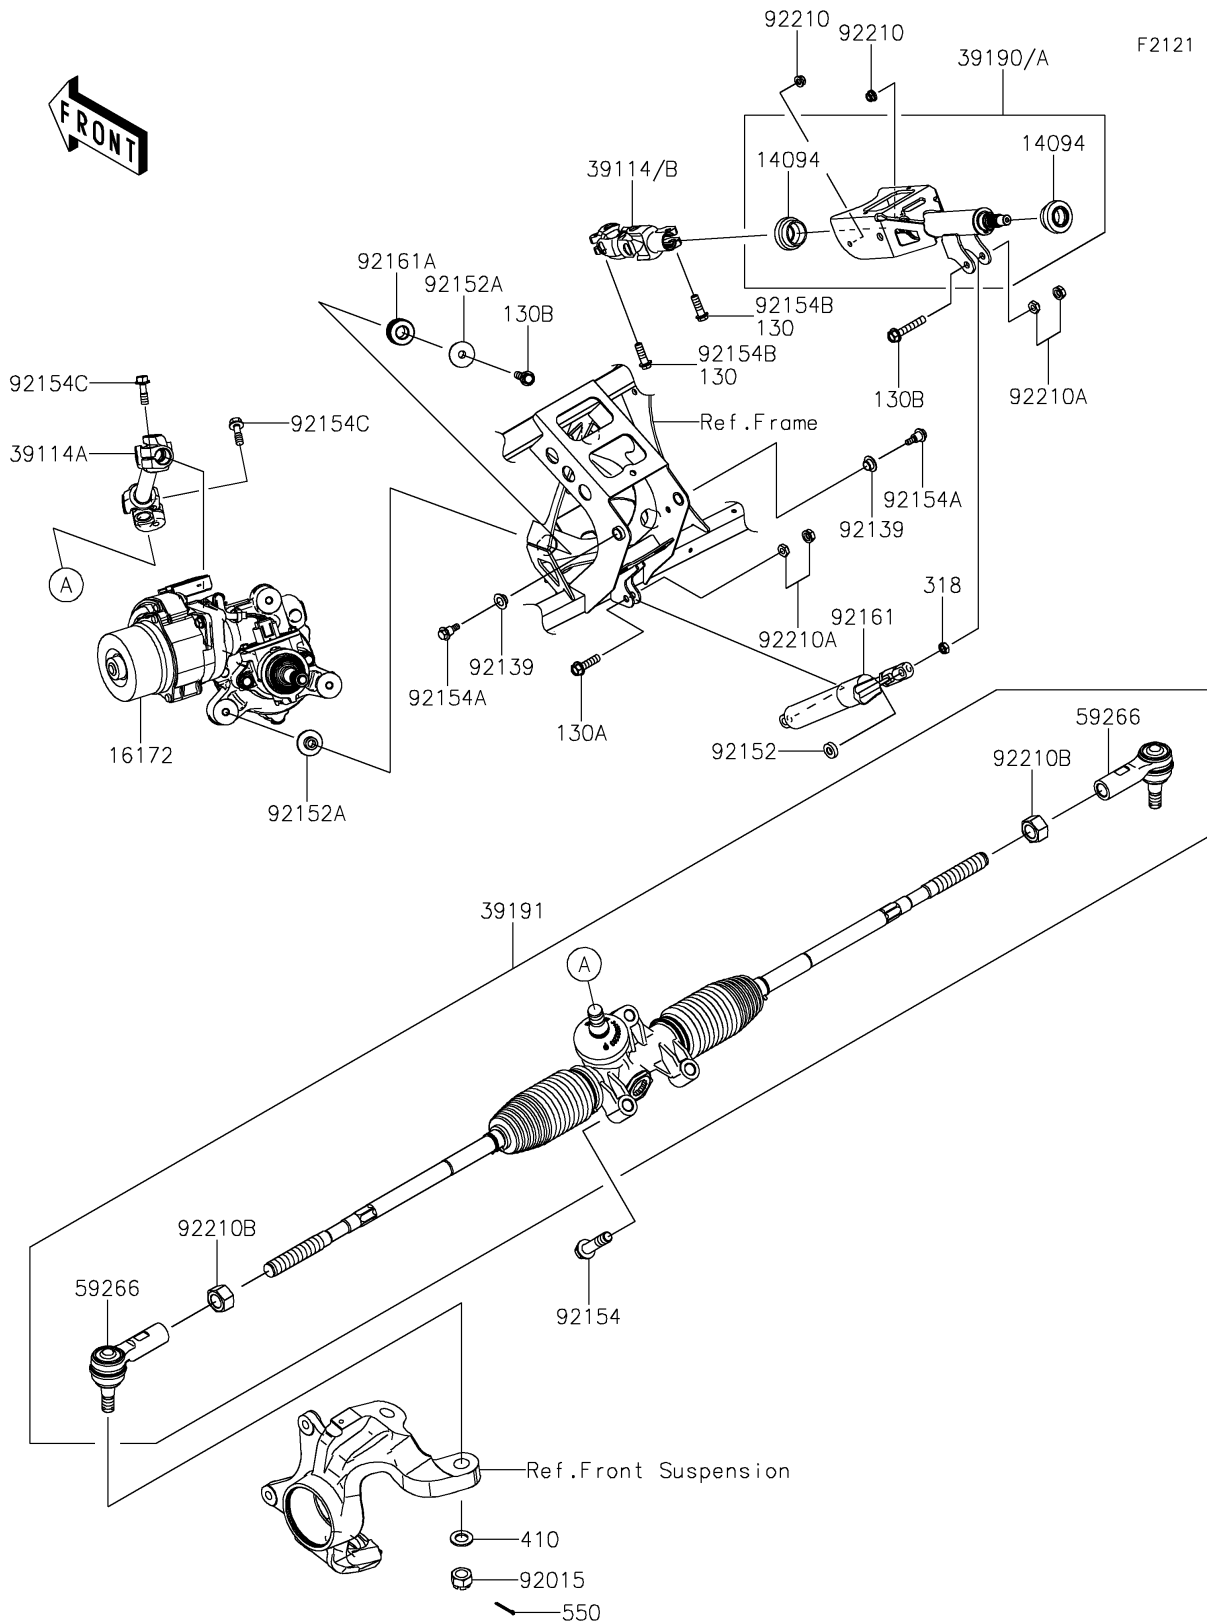

2026 Teryx KRX 1000 Blackout Edition

PARTS DIAGRAM

Steering Shaft

2026 Teryx KRX 1000 Blackout Edition

PARTS LIST

Steering Shaft

ITEM NAME	PART NUMBER	QUANTITY
-----------	-------------	----------
