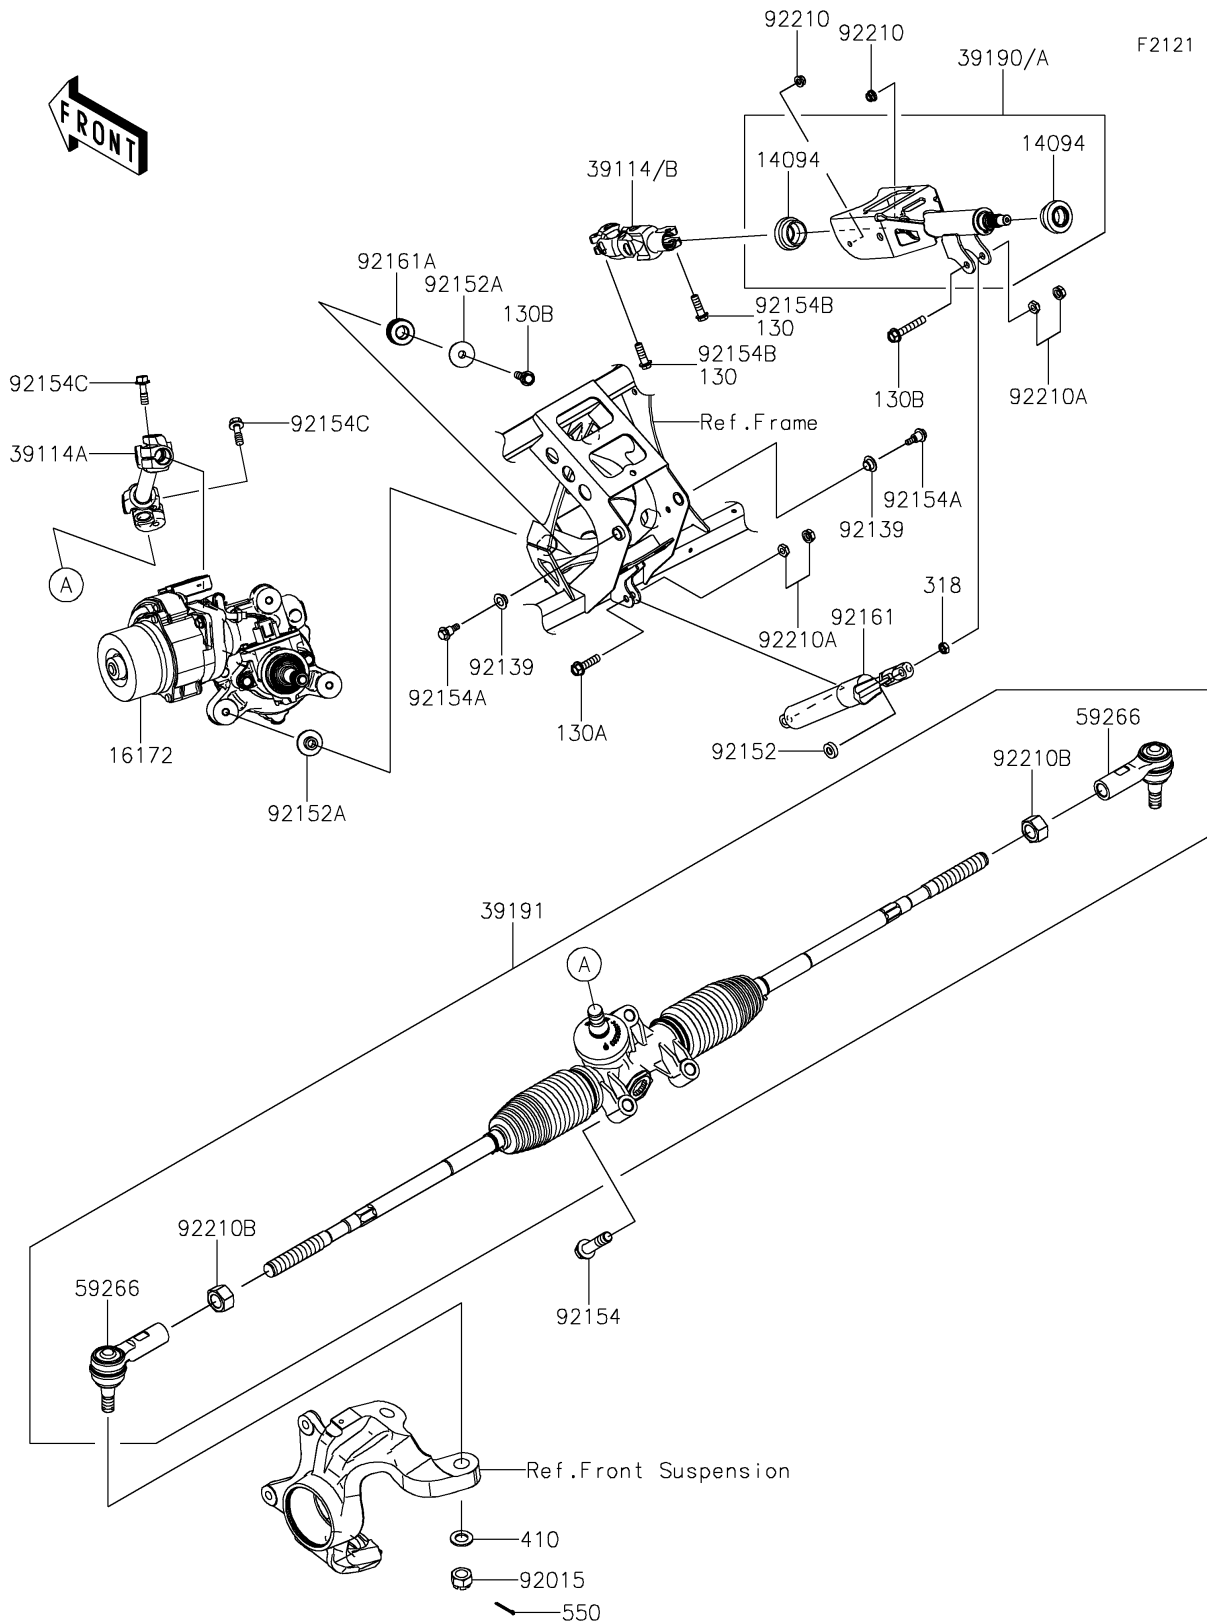

2026 Teryx KRX 1000 Blackout Edition

PARTS DIAGRAM

Steering Shaft

2026 Teryx KRX 1000 Blackout Edition

Kawasaki
Let the Good Times Roll®

PARTS LIST

Steering Shaft

ITEM NAME	PART NUMBER	QUANTITY
COVER,STEERING SHAFT (Ref # 14094)	14094-0322	2
ACTUATOR,EPS (Ref # 16172)	16172-0043	1
SHAFT-COMP-STRG,UPP (Ref # 39114)	39114-0024	1
SHAFT-COMP-STRG,LWR (Ref # 39114A)	39114-0043	1
SHAFT-ASSY-STEERING (Ref # 39190)	39190-0018	1
GEAR-ASSY-STEERING (Ref # 39191)	39191-0040	1
JOINT-BALL (Ref # 59266)	59266-0743	2
NUT,CASTLE,14MM (Ref # 92015)	92015-1841	2
BUSHING (Ref # 92139)	92139-0230	2
COLLAR,8.2X18X5 (Ref # 92152)	92152-1848	1
COLLAR,8.5X30X10.6 (Ref # 92152A)	92152-2149	6
BOLT,FLANGED,12X50 (Ref # 92154)	92154-1008	3
BOLT,6X21.5 (Ref # 92154A)	92154-1320	2
BOLT,FLANGED,8X25 (Ref # 92154B)	92154-2190	2
BOLT,FLANGED,8X39 (Ref # 92154C)	92154-7043	2
DAMPER,STEERING TILT (Ref # 92161)	92161-2186	1
DAMPER (Ref # 92161A)	92161-2187	3
NUT,LOCK,FLANGED,6MM (Ref # 92210)	92210-0303	2
NUT,HARD LOCK,8MM (Ref # 92210A)	92210-0934	2
NUT (Ref # 92210B)	92210-1903	2
BOLT-FLANGED,8X30 (Ref # 130A)	130CA0830	1
BOLT-FLANGED,8X45 (Ref # 130B)	130CA0845	4
NUT-HEX-SMALL,8MM (Ref # 318)	318BA0800	1
WASHER-PLAIN-SMALL,14MM (Ref # 410)	410AA1400	2
PIN-COTTER,3.0X25 (Ref # 550)	550AA3025	2