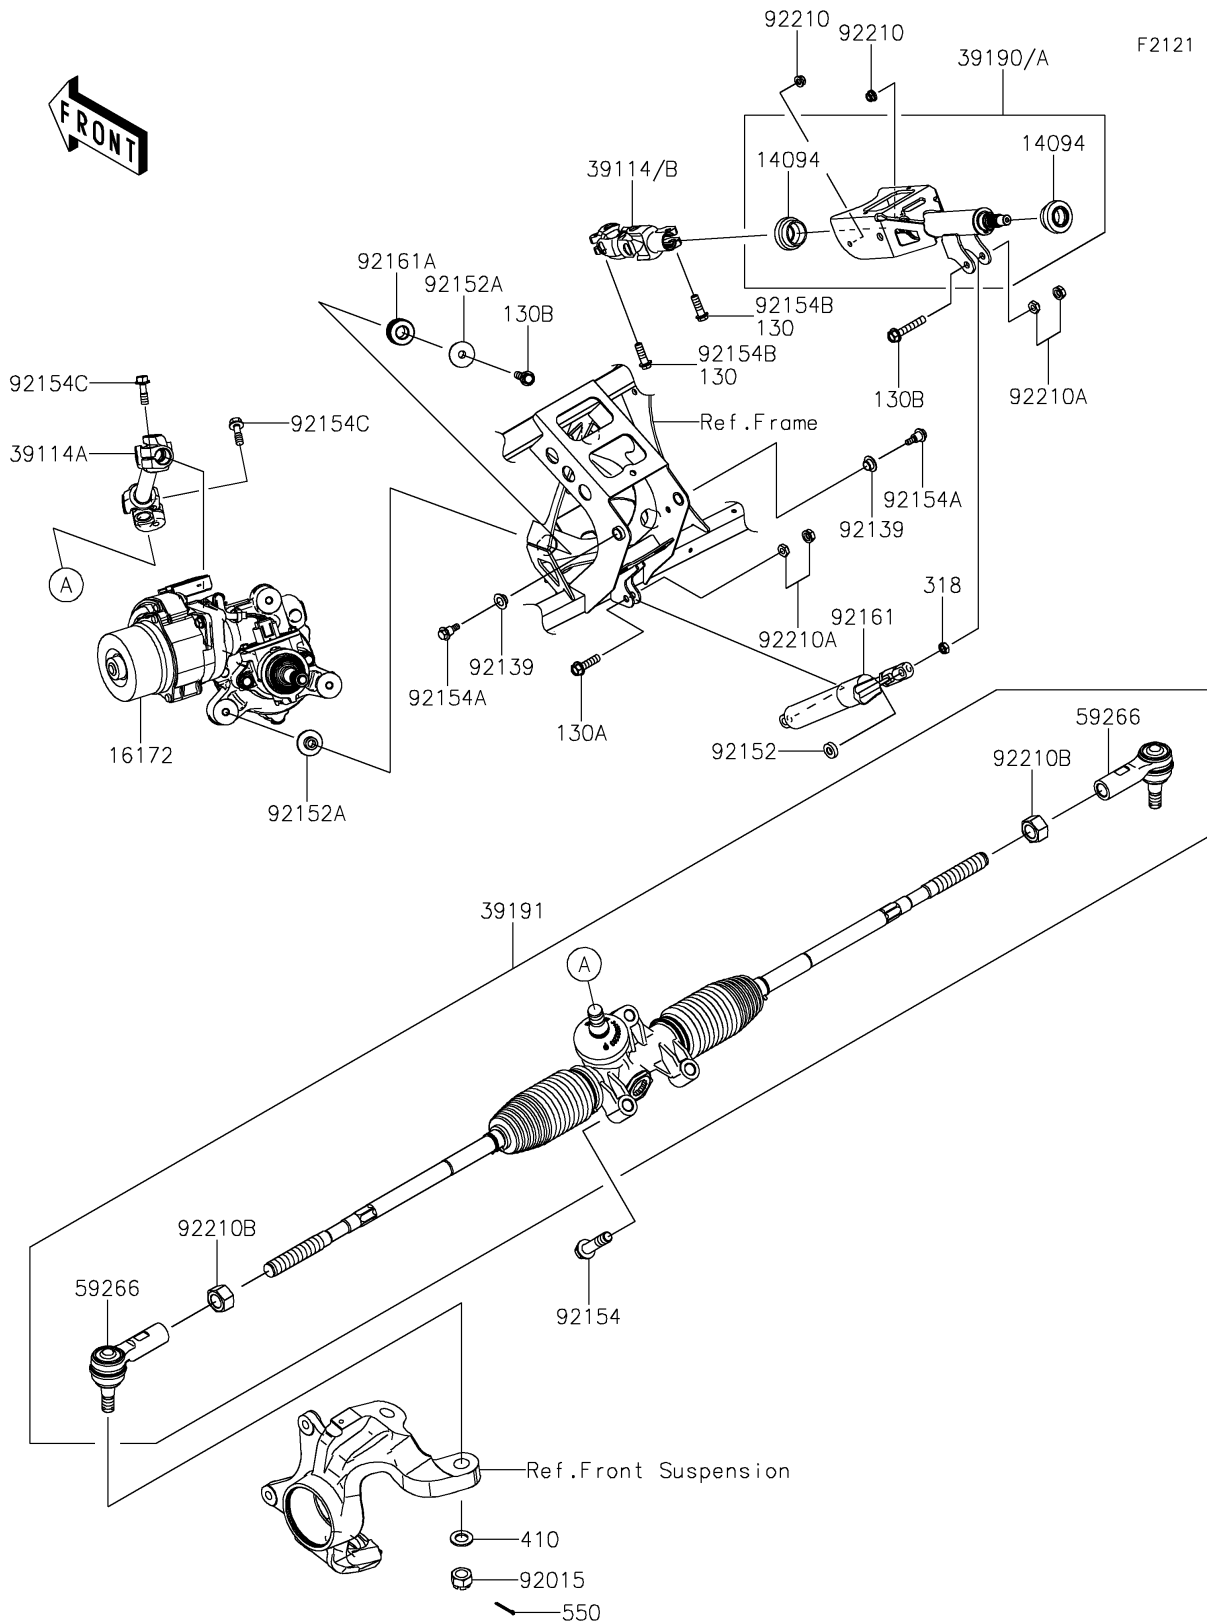

2026 TERYX KRX® 1000 BLACKOUT EDITION

PARTS DIAGRAM

Steering Shaft

2026 TERYX KRX® 1000 BLACKOUT EDITION

Kawasaki
Let the Good Times Roll®

PARTS LIST

Steering Shaft

| ITEM NAME | PART NUMBER | QUANTITY |
|-------------------------------------|-------------|----------|
| COVER,STEERING SHAFT (Ref # 14094) | 14094-0322 | 2 |
| ACTUATOR,EPS (Ref # 16172) | 16172-0043 | 1 |
| SHAFT-COMP-STRG,UPP (Ref # 39114) | 39114-0024 | 1 |
| SHAFT-COMP-STRG,LWR (Ref # 39114A) | 39114-0043 | 1 |
| SHAFT-ASSY-STEERING (Ref # 39190) | 39190-0018 | 1 |
| GEAR-ASSY-STEERING (Ref # 39191) | 39191-0040 | 1 |
| JOINT-BALL (Ref # 59266) | 59266-0743 | 2 |
| NUT,CASTLE,14MM (Ref # 92015) | 92015-1841 | 2 |
| BUSHING (Ref # 92139) | 92139-0230 | 2 |
| COLLAR,8.2X18X5 (Ref # 92152) | 92152-1848 | 1 |
| COLLAR,8.5X30X10.6 (Ref # 92152A) | 92152-2149 | 6 |
| BOLT,FLANGED,12X50 (Ref # 92154) | 92154-1008 | 3 |
| BOLT,6X21.5 (Ref # 92154A) | 92154-1320 | 2 |
| BOLT,FLANGED,8X25 (Ref # 92154B) | 92154-2190 | 2 |
| BOLT,FLANGED,8X39 (Ref # 92154C) | 92154-7043 | 2 |
| DAMPER,STEERING TILT (Ref # 92161) | 92161-2186 | 1 |
| DAMPER (Ref # 92161A) | 92161-2187 | 3 |
| NUT,LOCK,FLANGED,6MM (Ref # 92210) | 92210-0303 | 2 |
| NUT,HARD LOCK,8MM (Ref # 92210A) | 92210-0934 | 2 |
| NUT (Ref # 92210B) | 92210-1903 | 2 |
| BOLT-FLANGED,8X30 (Ref # 130A) | 130CA0830 | 1 |
| BOLT-FLANGED,8X45 (Ref # 130B) | 130CA0845 | 4 |
| NUT-HEX-SMALL,8MM (Ref # 318) | 318BA0800 | 1 |
| WASHER-PLAIN-SMALL,14MM (Ref # 410) | 410AA1400 | 2 |
| PIN-COTTER,3.0X25 (Ref # 550) | 550AA3025 | 2 |