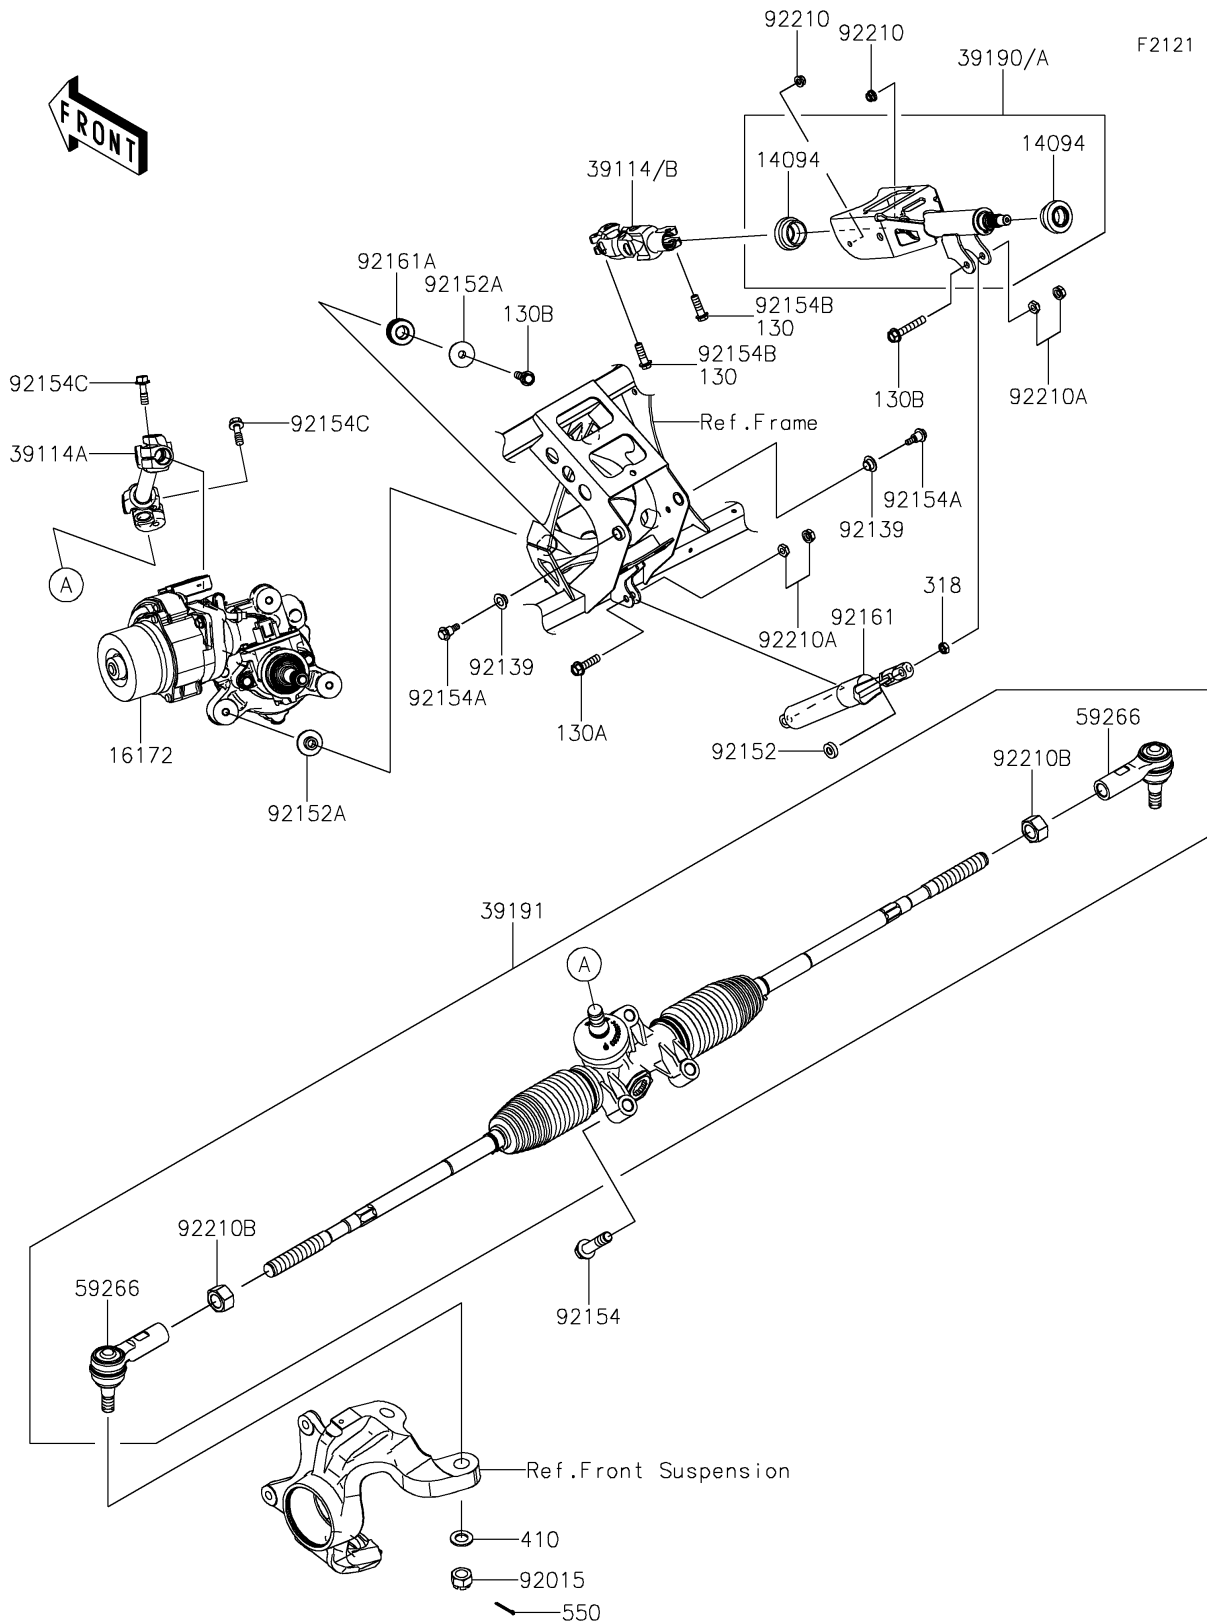

## PARTS DIAGRAM

### Steering Shaft

## PARTS LIST

### Steering Shaft

ITEM NAME	PART NUMBER	QUANTITY
COVER,STEERING SHAFT (Ref # 14094)	14094-0322	2
ACTUATOR,EPS (Ref # 16172)	16172-0043	1
SHAFT-COMP-STRG,UPP (Ref # 39114)	39114-0024	1
SHAFT-COMP-STRG,LWR (Ref # 39114A)	39114-0043	1
SHAFT-ASSY-STEERING (Ref # 39190)	39190-0018	1
GEAR-ASSY-STEERING (Ref # 39191)	39191-0040	1
JOINT-BALL (Ref # 59266)	59266-0743	2
NUT,CASTLE,14MM (Ref # 92015)	92015-1841	2
BUSHING (Ref # 92139)	92139-0230	2
COLLAR,8.2X18X5 (Ref # 92152)	92152-1848	1
COLLAR,8.5X30X10.6 (Ref # 92152A)	92152-2149	6
BOLT,FLANGED,12X50 (Ref # 92154)	92154-1008	3
BOLT,6X21.5 (Ref # 92154A)	92154-1320	2
BOLT,FLANGED,8X25 (Ref # 92154B)	92154-2190	2
BOLT,FLANGED,8X39 (Ref # 92154C)	92154-7043	2
DAMPER,STEERING TILT (Ref # 92161)	92161-2186	1
DAMPER (Ref # 92161A)	92161-2187	3
NUT,LOCK,FLANGED,6MM (Ref # 92210)	92210-0303	2
NUT,HARD LOCK,8MM (Ref # 92210A)	92210-0934	2
NUT (Ref # 92210B)	92210-1903	2
BOLT-FLANGED,8X30 (Ref # 130A)	130CA0830	1
BOLT-FLANGED,8X45 (Ref # 130B)	130CA0845	4
NUT-HEX-SMALL,8MM (Ref # 318)	318BA0800	1
WASHER-PLAIN-SMALL,14MM (Ref # 410)	410AA1400	2
PIN-COTTER,3.0X25 (Ref # 550)	550AA3025	2