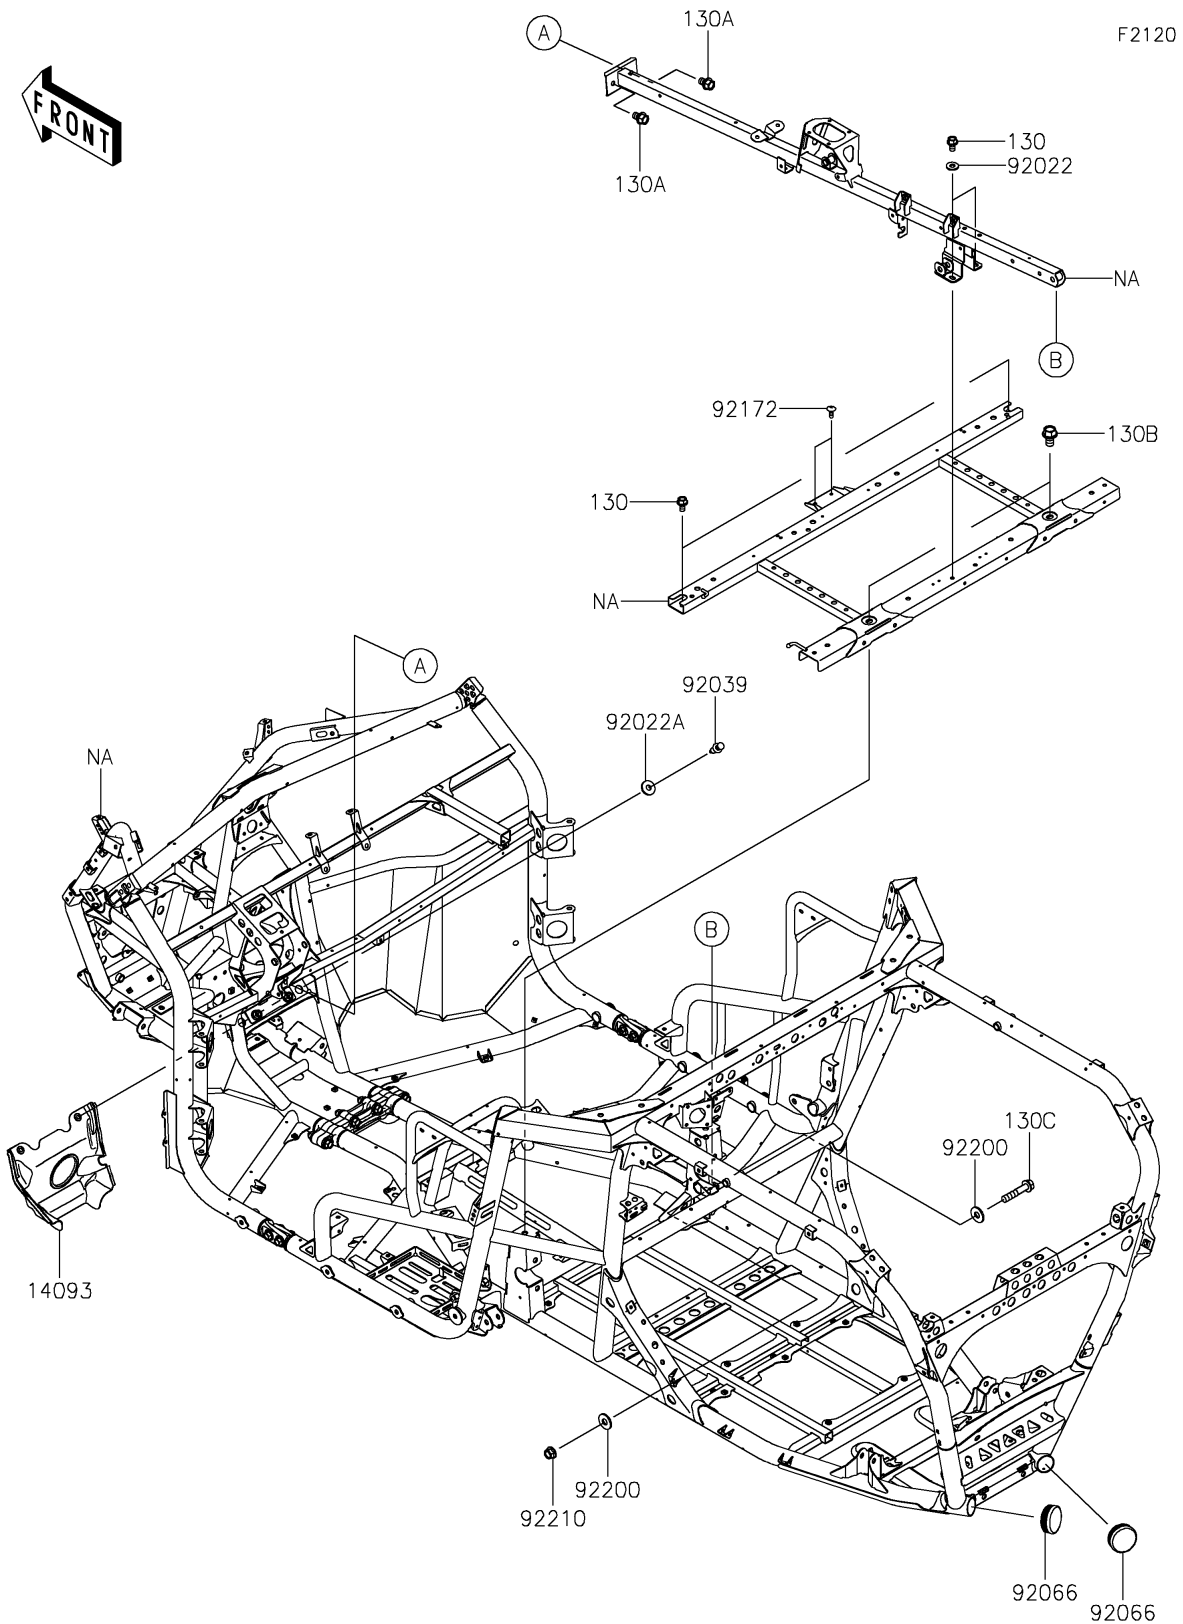

2026 Teryx KRX 1000 Blackout Edition

PARTS DIAGRAM

Frame