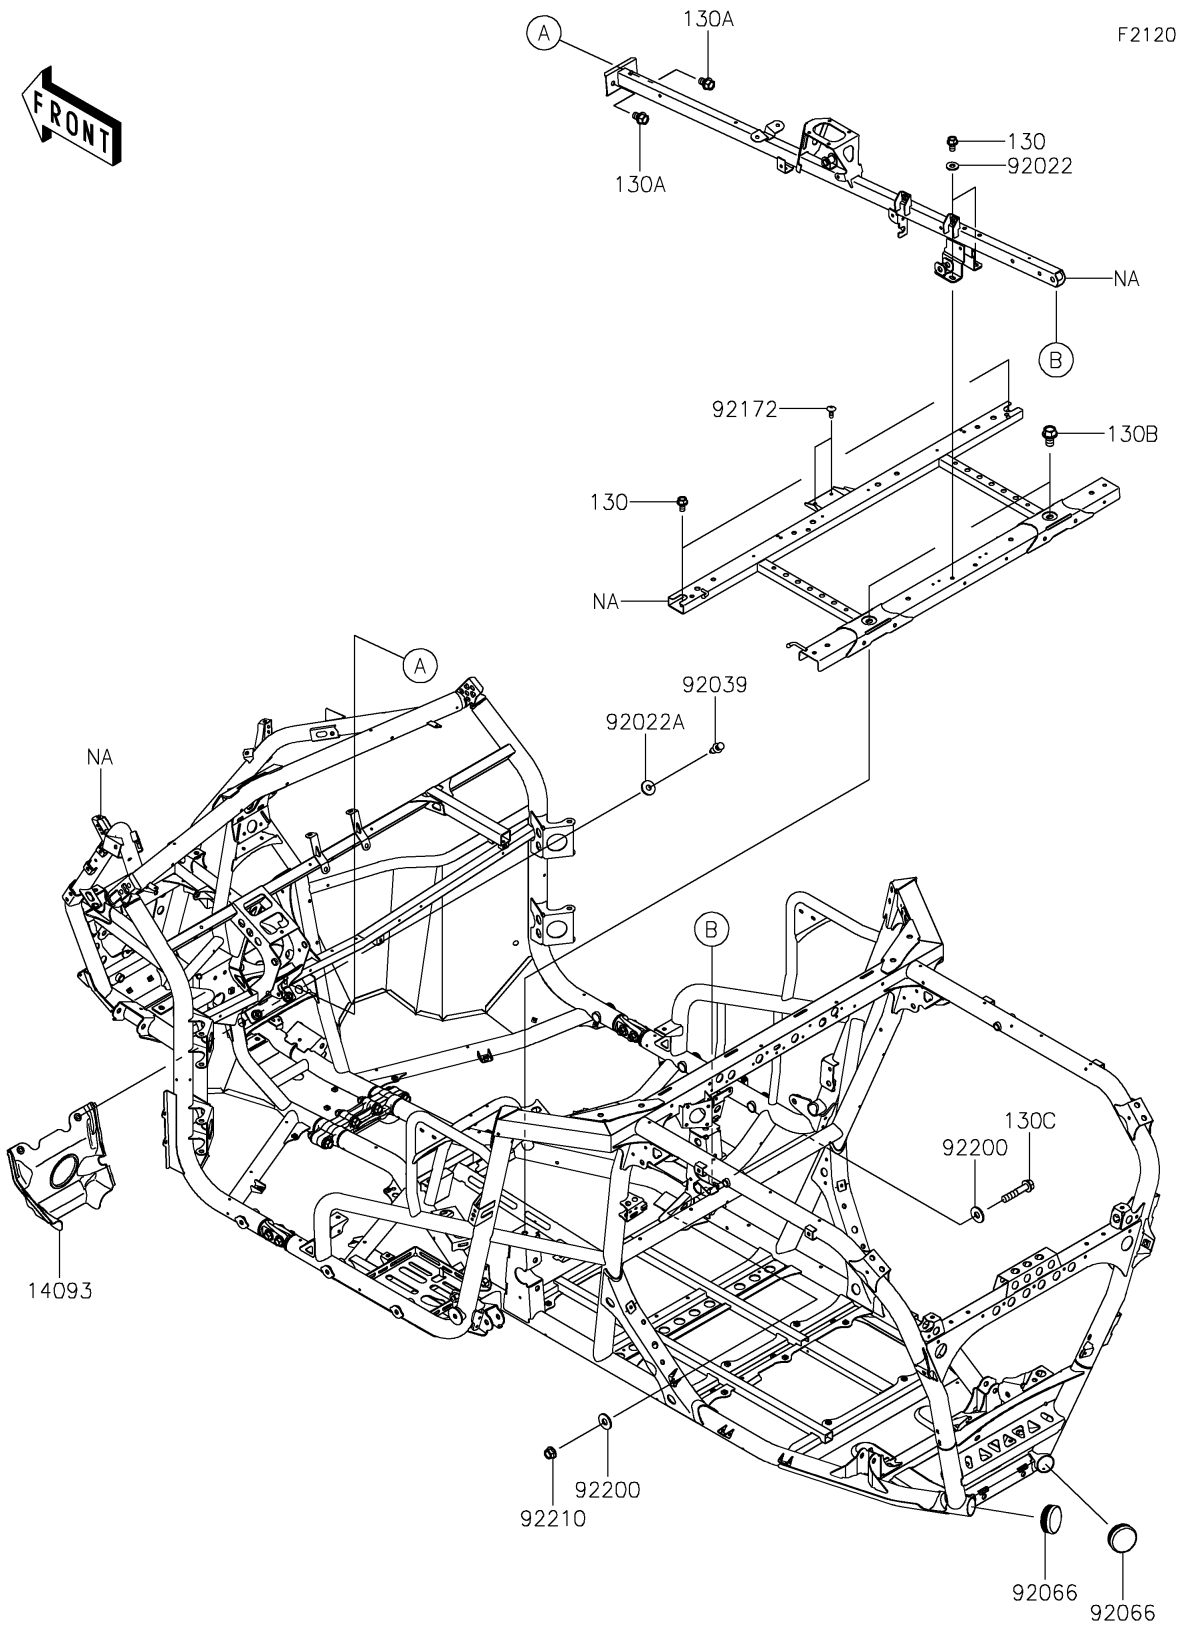

2026 TERYX KRX® 1000 BLACKOUT EDITION

Kawasaki
Let the Good Times Roll®

PARTS DIAGRAM

Frame

2026 TERYX KRX® 1000 BLACKOUT EDITION

Kawasaki
Let the Good Times Roll®

PARTS LIST

Frame

ITEM NAME	PART NUMBER	QUANTITY
COVER,PROPELLER SHAFT (Ref # 14093)	14093-1009	1
WASHER,8.2X19X2 (Ref # 92022)	92022-1533	2
WASHER,8.4X23X2.5 (Ref # 92022A)	92022-3744	2
RIVET (Ref # 92039)	92039-0865	2
PLUG,RR END (Ref # 92066)	92066-0926	2
SCREW,TAPPING,6X16 (Ref # 92172)	92172-0739	2
WASHER,11X26X2.6 (Ref # 92200)	92200-0352	2
NUT,LOCK,FLANGED,10MM (Ref # 92210)	92210-0276	1
BOLT-FLANGED,8X14 (Ref # 130)	130BA0814	4
BOLT-FLANGED,10X16 (Ref # 130A)	130BA1016	2
BOLT-FLANGED,12X20 (Ref # 130B)	130BA1220	2
BOLT-FLANGED,10X50 (Ref # 130C)	130CA1050	1