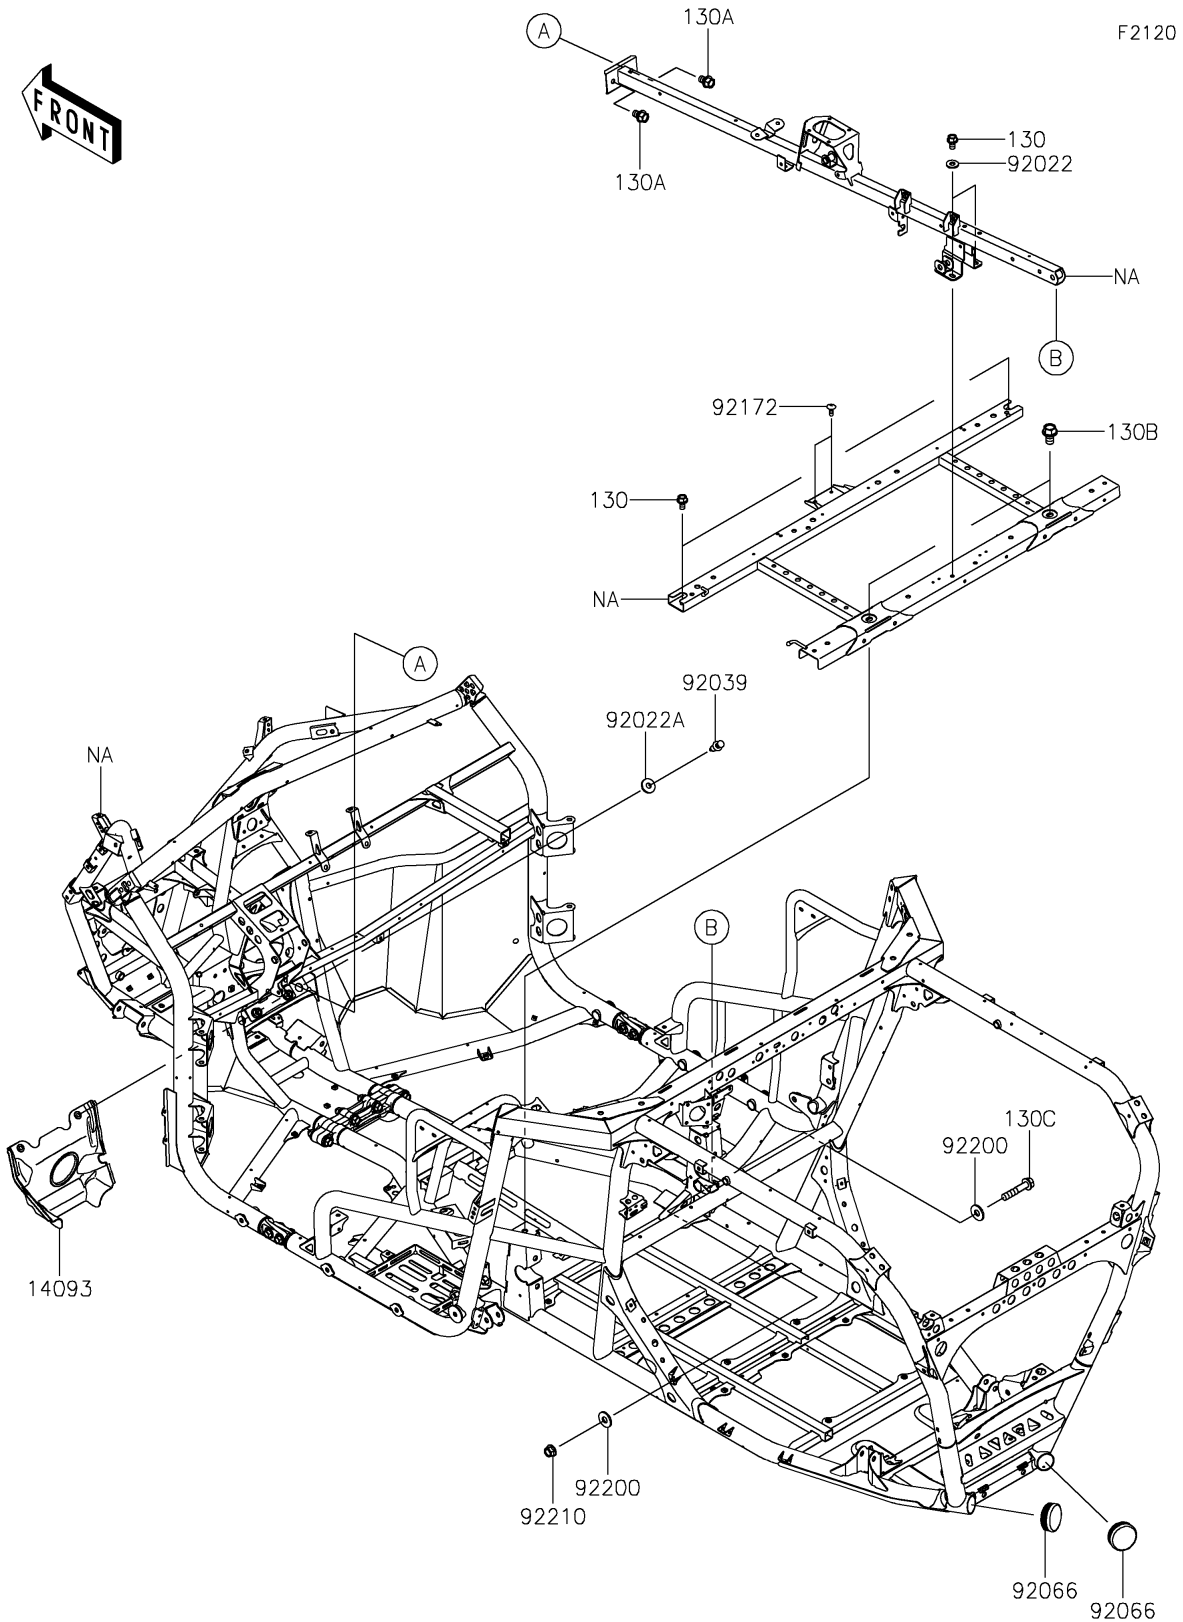

## PARTS DIAGRAM

### Frame

## PARTS LIST

### Frame

ITEM NAME	PART NUMBER	QUANTITY
COVER,PROPELLER SHAFT (Ref # 14093)	14093-1009	1
WASHER,8.2X19X2 (Ref # 92022)	92022-1533	2
WASHER,8.4X23X2.5 (Ref # 92022A)	92022-3744	2
RIVET (Ref # 92039)	92039-0865	2
PLUG,RR END (Ref # 92066)	92066-0926	2
SCREW,TAPPING,6X16 (Ref # 92172)	92172-0739	2
WASHER,11X26X2.6 (Ref # 92200)	92200-0352	2
NUT,LOCK,FLANGED,10MM (Ref # 92210)	92210-0276	1
BOLT-FLANGED,8X14 (Ref # 130)	130BA0814	4
BOLT-FLANGED,10X16 (Ref # 130A)	130BA1016	2
BOLT-FLANGED,12X20 (Ref # 130B)	130BA1220	2
BOLT-FLANGED,10X50 (Ref # 130C)	130CA1050	1